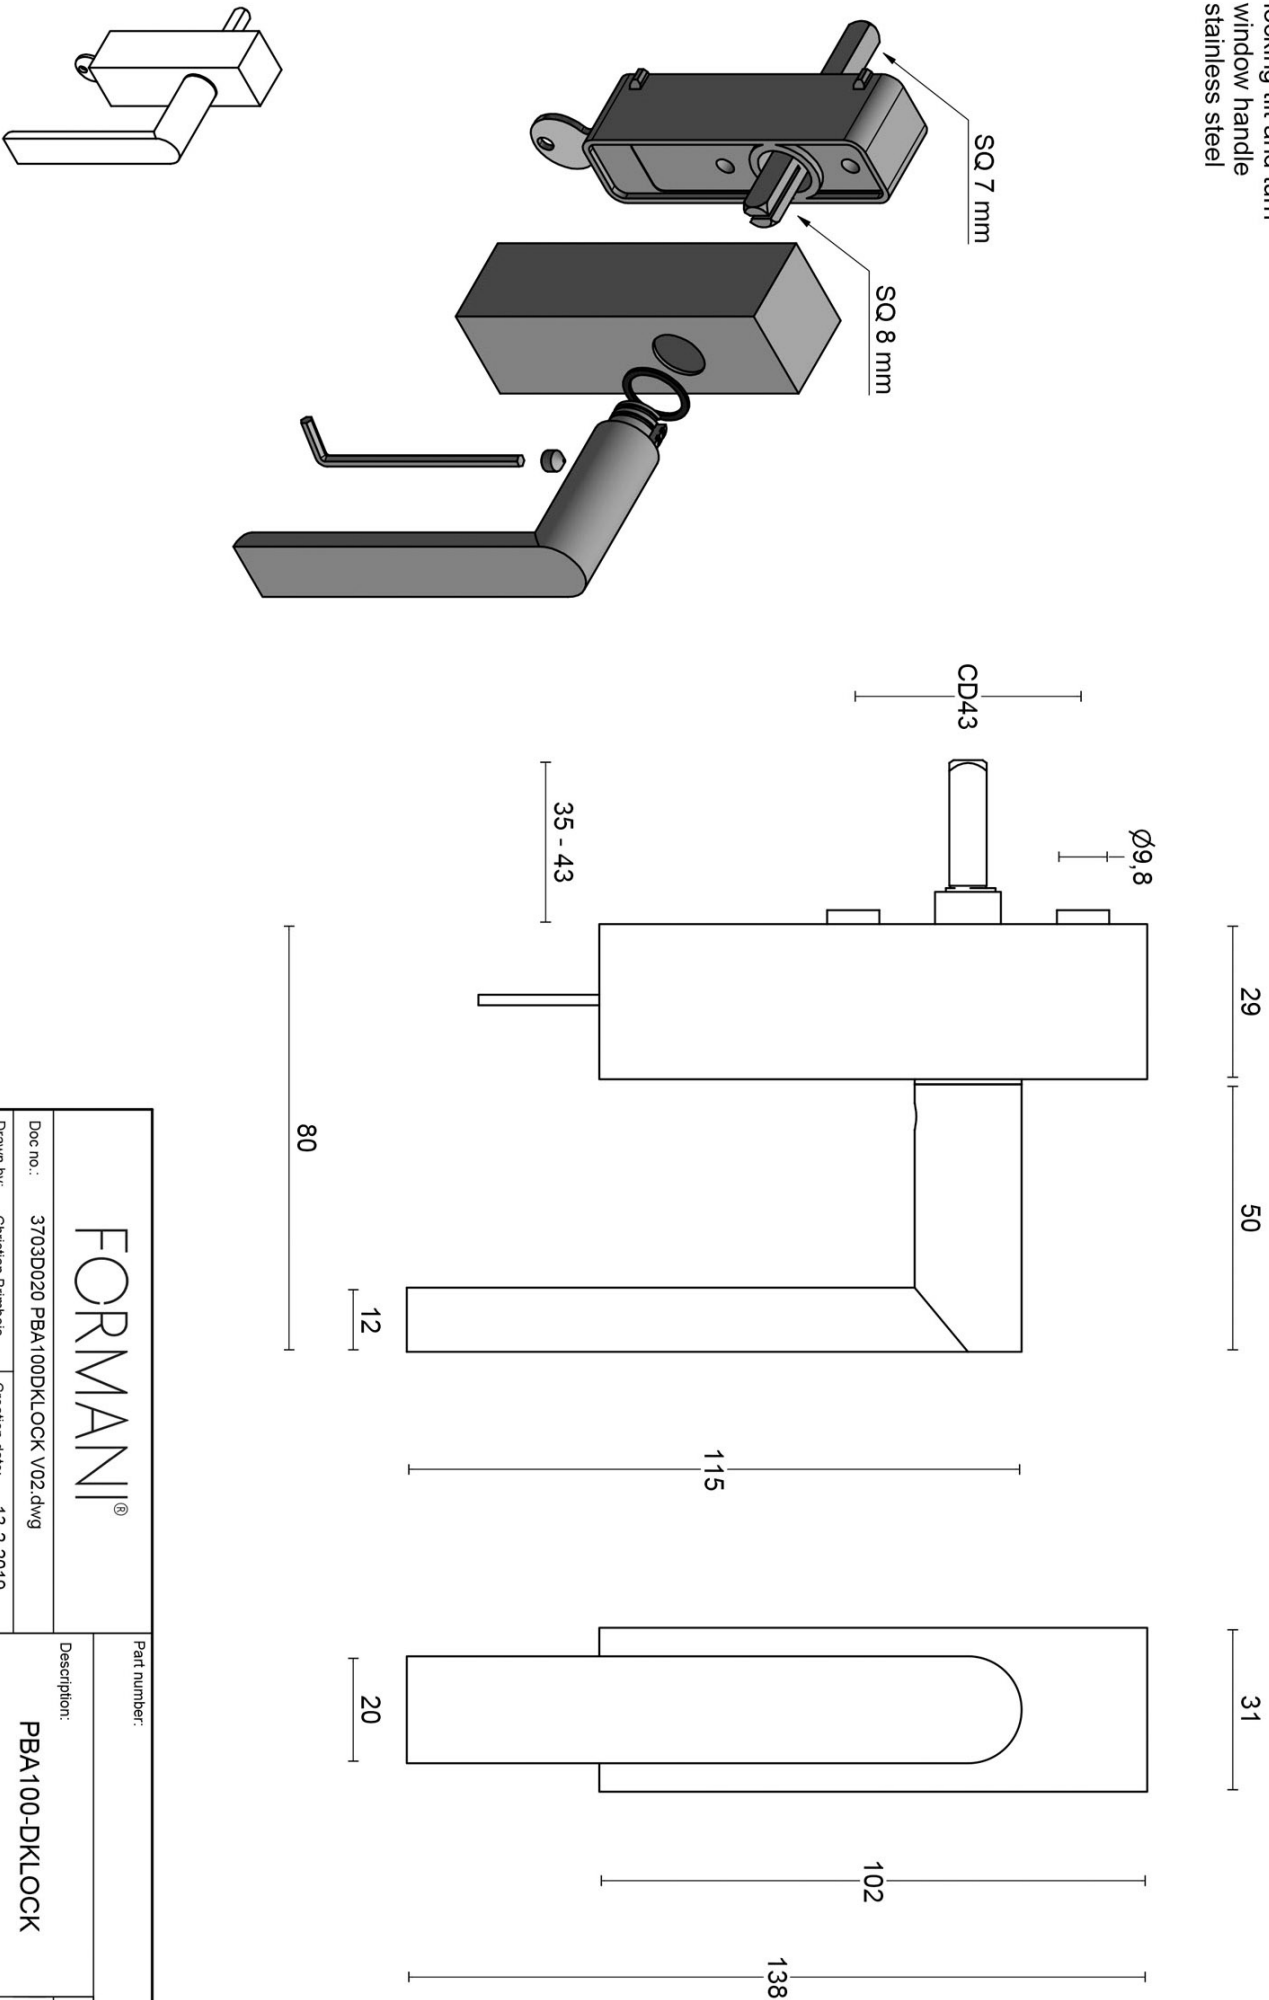

PBA100-DKLOCK

locking tilt and turn window handle

Product information

Code: 3703D020INXX1

Finish: satin stainless steel

UNIT: Piece

Collection: ARC

Designer: Piet Boon

PBA100-DKLOCK

locking tilt and turn
window handle
stainless steel

FORMANI®		Part number:	
Doc no.:	3703D020 PBA100DKLOCK V02.dwg	Description:	PBA100-DKLOCK
Drawn by:	Christian Brimbois	Creation date:	13-2-2019
FORMANI HOLLAND B.V. - EUROPAALAN 12 6199 AB MAASTRICHT-AIRPORT NL T +31 (0)43 308 90 00 INFO@FORMANI.COM FORMANI.COM		Format:	A3