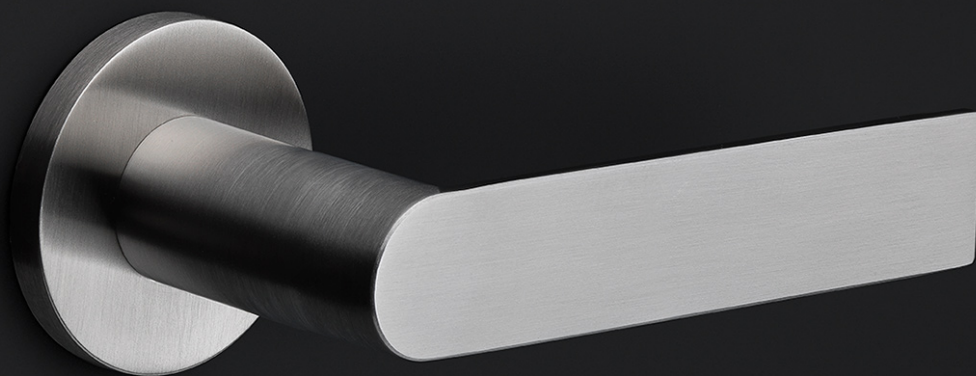

ARC

by Piet Boon

FORMANI®