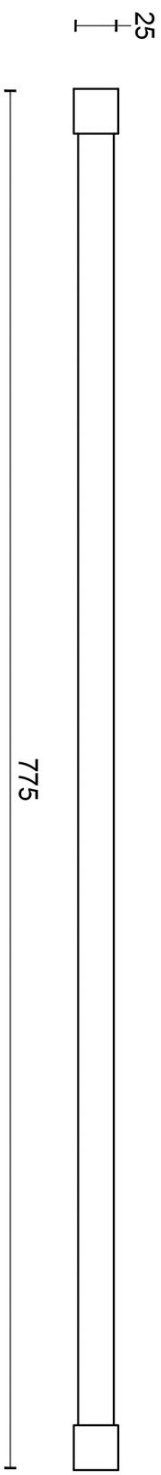

PB775

towel rack shelf

Product information

Code: 2706A003INXX0

Finish: satin stainless steel

UNIT: Piece

Collection: ONE

Designer: Piet Boon

EAN code: 8718009191729

ONE by Piet Boon

The ONE series consists of door, window, and furniture fittings and is complemented by bathroom accessories such as soap dispensers and toilet brush holders, which serve to enrich spaces and create a harmonious whole.

Finishes

- satin stainless steel
- satin black

PB775

towel rack shelf
stainless steel AISI 316

FORMANI®		Part number:
Doc no.:	2706A003 PB775 V02.dwg	Description:
Drawn by:	Christian Brimbois	PB775
Creation date:	4-9-2017	Format:
FORMANI HOLLAND B.V. - EUROPALAAN 12 6199 AB MAASTRICHT-AIRPORT NL T. +31 (0)43 308 90 00 INFO@FORMANI.COM FORMANI.COM		A3