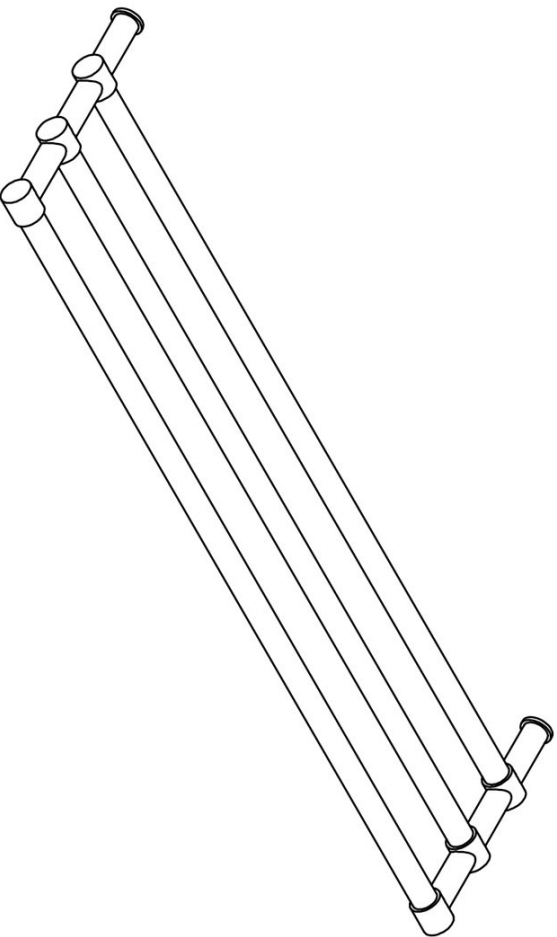

PB775

towel rack shelf

Product information

Code: 2706A003INXX0

Finish: satin stainless steel

UNIT: Piece

Collection: ONE

Designer: Piet Boon

EAN code: 8718009191729

ONE by Piet Boon

The ONE series consists of door, window, and furniture fittings and is complemented by bathroom accessories such as soap dispensers and toilet brush holders, which serve to enrich spaces and create a harmonious whole.

Finishes

- satin stainless steel
- satin black

PB775

towel rack shelf
stainless steel AISI 316

FORMANI®		Part number:
Doc no.:	2706A003 PB775 V02.dwg	Description:
Drawn by:	Christian Brimbois	PB775
Creation date:	4-9-2017	Format:
FORMANI HOLLAND B.V. - EUROPALAAN 12 6199 AB MAASTRICHT-AIRPORT NL T. +31 (0)43 308 90 00 INFO@FORMANI.COM FORMANI.COM		A3