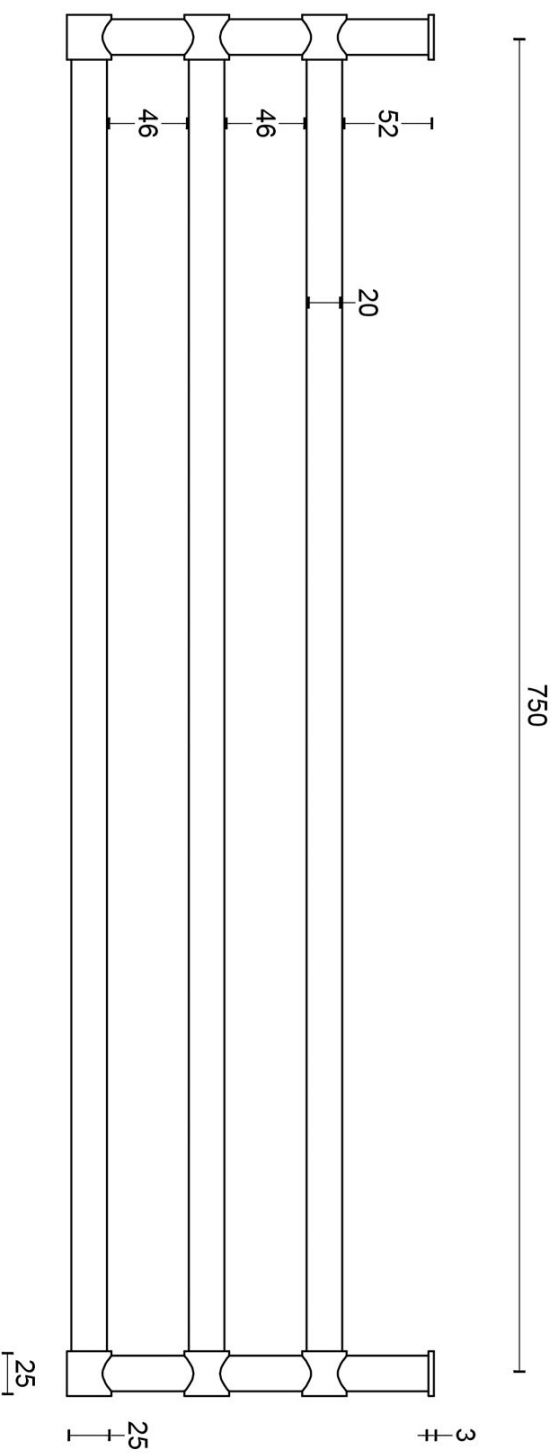

PB775

towel rack shelf
stainless steel AISI 316

FORMANI®		Part number:
Doc no.:	2706A003 PB775 V02.dwg	Description:
Drawn by:	Christian Brimbois	PB775
Creation date:	4-9-2017	Format:
FORMANI HOLLAND B.V. - EUROPALAAN 12 6199 AB MAASTRICHT-AIRPORT NL T. +31 (0)43 308 90 00 INFO@FORMANI.COM FORMANI.COM		A3