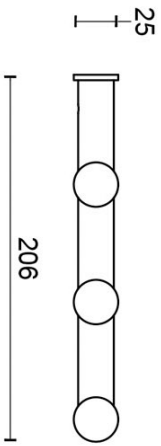

PB775

towel rack shelf

Product information

Code: 2706A003INXX0

Finish: satin stainless steel

UNIT: Piece

Collection: ONE

Designer: Piet Boon

EAN code: 8718009191729

ONE by Piet Boon

The ONE series consists of door, window, and furniture fittings and is complemented by bathroom accessories such as soap dispensers and toilet brush holders, which serve to enrich spaces and create a harmonious whole.

Finishes

- satin stainless steel
- satin black

PB775

towel rack shelf
stainless steel AISI 316

FORMANI®		Part number:
Doc no.:	2706A003 PB775 V02.dwg	Description:
Drawn by:	Christian Brimbois	PB775
Creation date:	4-9-2017	Format:
FORMANI HOLLAND B.V. - EUROPALAAN 12 6199 AB MAASTRICHT-AIRPORT NL T. +31 (0)43 308 90 00 INFO@FORMANI.COM FORMANI.COM		A3