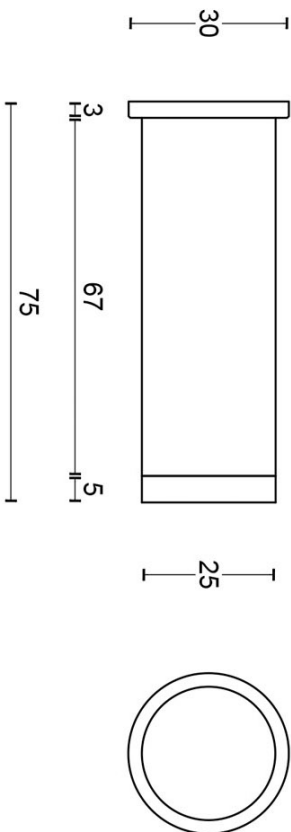

PB75

door stop wall mounted

Product information

Code: 2701Z042INXX0

Finish: satin stainless steel

UNIT: Piece

Collection: ONE

Designer: Piet Boon

EAN code: 8718009340172

ONE by Piet Boon

The ONE series consists of door, window, and furniture fittings and is complemented by bathroom accessories such as soap dispensers and toilet brush holders, which serve to enrich spaces and create a harmonious whole.

Finishes

- satin stainless steel
- satin black
- bronze
- white

PB75

wall mounted door stop
stainless steel

FORMANI®		Part number:
Doc no.:	2701Z042 PB75 V02.dwg	Description:
Drawn by:	Christian Brimbois	PB75
Creation date:	4-9-2017	Format:
FORMANI HOLLAND B.V. - EUROPALAAN 12 6199 AB MAASTRICHT-AIRPORT NL T. +31 (0)43 308 90 00 INFO@FORMANI.COM FORMANI.COM		A3