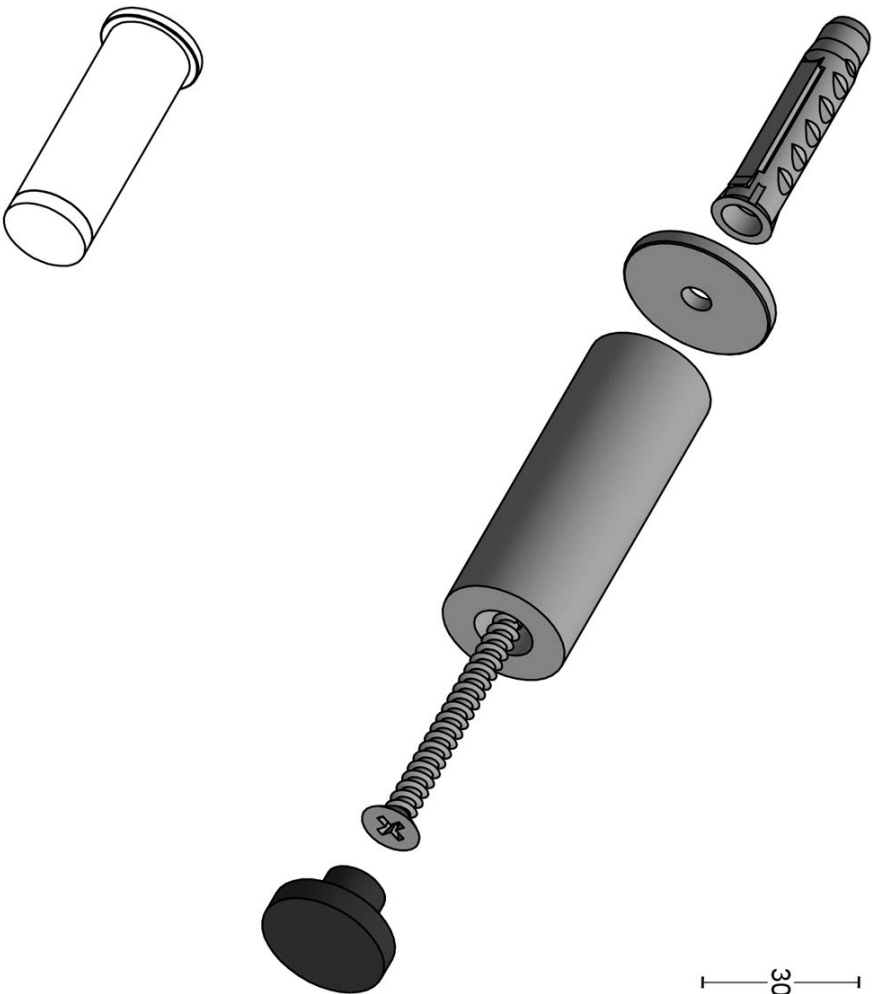

PB75

door stop wall mounted

Product information

Code: 2701Z042INXX0

Finish: satin stainless steel

UNIT: Piece

Collection: ONE

Designer: Piet Boon

EAN code: 8718009340172

ONE by Piet Boon

The ONE series consists of door, window, and furniture fittings and is complemented by bathroom accessories such as soap dispensers and toilet brush holders, which serve to enrich spaces and create a harmonious whole.

Finishes

- satin stainless steel
- satin black
- bronze
- white

PB75

wall mounted door stop
stainless steel

FORMANI®		Part number:
Doc no.:	2701Z042 PB75 V02.dwg	Description:
Drawn by:	Christian Brimbois	PB75
Creation date:	4-9-2017	Format:
FORMANI HOLLAND B.V. - EUROPALAAN 12 6199 AB MAASTRICHT-AIRPORT NL T. +31 (0)43 308 90 00 INFO@FORMANI.COM FORMANI.COM		A3