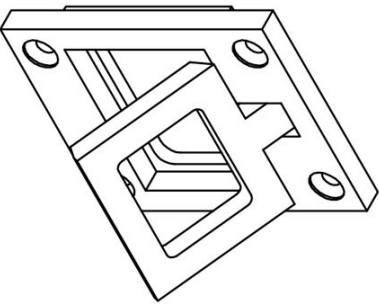

PB60

flush ring
stainless steel

FORMANI®		Part number:
Doc no.:	2701Z051 PB60 V03.dwg	Description:
Drawn by:	Christian Brimbois	PB60
Creation date:	26-3-2013	Format:
Formani Holland B.V. · Amerikalaan 55 · 6199 AE Maastricht Airport · tel: +31 (0)43 308 90 00 · www.formani.nl · info@formani.nl		A3