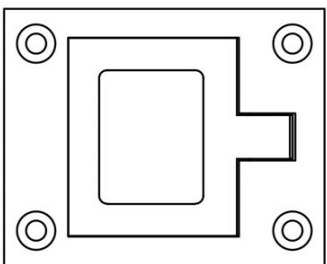

PB60

flush ring

Product information

Code: 2701Z051INXX0

Finish: satin stainless steel

UNIT: Piece

Collection: ONE

Designer: Piet Boon

EAN code: 8718009164686

ONE by Piet Boon

The ONE series consists of door, window, and furniture fittings and is complemented by bathroom accessories such as soap dispensers and toilet brush holders, which serve to enrich spaces and create a harmonious whole.

Finishes

- satin stainless steel
- satin black
- bronze
- white

PB60

flush ring
stainless steel

FORMANI®		Part number:
Doc no.:	2701Z051 PB60 V03.dwg	Description:
Drawn by:	Christian Brimbois	PB60
Creation date:	26-3-2013	Format:
Formani Holland B.V. · Amerikalaan 55 · 6199 AE Maastricht Airport · tel: +31 (0)43 308 90 00 · www.formani.nl · info@formani.nl		A3