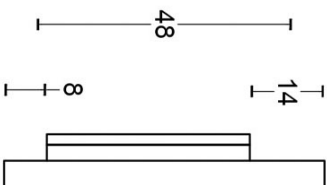

Finishes

- satin stainless steel
- satin black
- bronze
- white

PB60

flush ring
stainless steel

FORMANI®		Part number:
Doc no.:	2701Z051 PB60 V03.dwg	Description:
Drawn by:	Christian Brimbois	PB60
Creation date:	26-3-2013	Format:
Formani Holland B.V. · Amerikalaan 55 · 6199 AE Maastricht Airport · tel: +31 (0)43 308 90 00 · www.formani.nl · info@formani.nl		A3