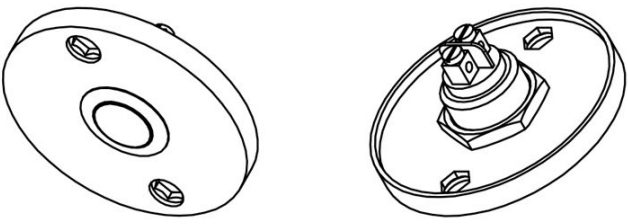

PB52

bell push

Product information

Code: 2702Z001INXX0

Finish: satin stainless steel

UNIT: Piece

Collection: ONE

Designer: Piet Boon

EAN code: 8718009164723

ONE by Piet Boon

The ONE series consists of door, window, and furniture fittings and is complemented by bathroom accessories such as soap dispensers and toilet brush holders, which serve to enrich spaces and create a harmonious whole.

Finishes

- satin stainless steel
- satin black
- bronze
- white

PB52

bell push with stainless
steel button

50

38

5

FORMANI®