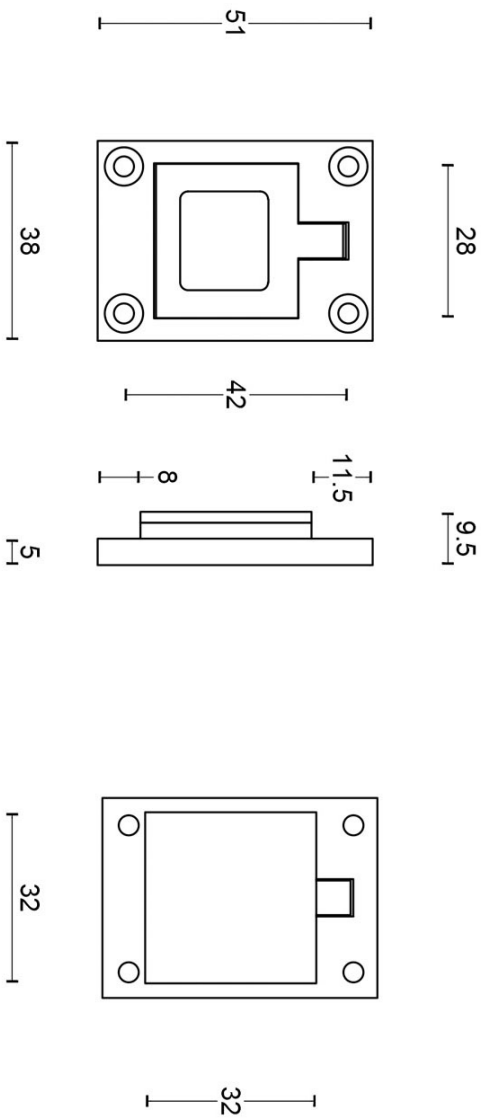

PB51

flush ring

Product information

Code: 2701Z050INXX0

Finish: satin stainless steel

UNIT: Piece

Collection: ONE

Designer: Piet Boon

EAN code: 8718009164679

ONE by Piet Boon

The ONE series consists of door, window, and furniture fittings and is complemented by bathroom accessories such as soap dispensers and toilet brush holders, which serve to enrich spaces and create a harmonious whole.

Finishes

- satin stainless steel
- satin black
- bronze
- white

PB51

flush ring
stainless steel

back view

		Part number:	PB51	Format: A3
		Description:		
Doc no.:	2701Z050 PB51 V02.dwg	Creation date:	26-3-2013	
Drawn by:	Christian Brimbois			
Formani Holland B.V. · Amerikalaan 55 · 6199 AE Maastricht Airport · tel: +31 (0)43 308 90 00 · www.formani.nl · info@formani.nl				