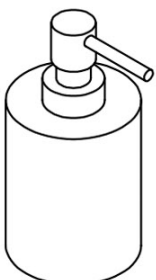

PB500

soap dispenser free standing

Product information

Code: 2706A042INXX0

Finish: satin stainless steel

UNIT: Piece

Collection: ONE

Designer: Piet Boon

EAN code: 8718009191804

ONE by Piet Boon

The ONE series consists of door, window, and furniture fittings and is complemented by bathroom accessories such as soap dispensers and toilet brush holders, which serve to enrich spaces and create a harmonious whole.

Finishes

- satin stainless steel
- satin black

PB500

soap dispenser
free standing
stainless steel AISI 316

FORMANI®		Part number:	
		Description: PB500	
Doc no.: 2706A042 PB500 V02.dwg	Creation date: 4-9-2017		Format: A3
Drawn by: Christian Brimbois			FORMANI HOLLAND B.V. EUROPALAAN 12 6199 AB MAASTRICHT-AIRPORT NL T +31 (0)43 308 90 00 INFO@FORMANI.COM FORMANI.COM