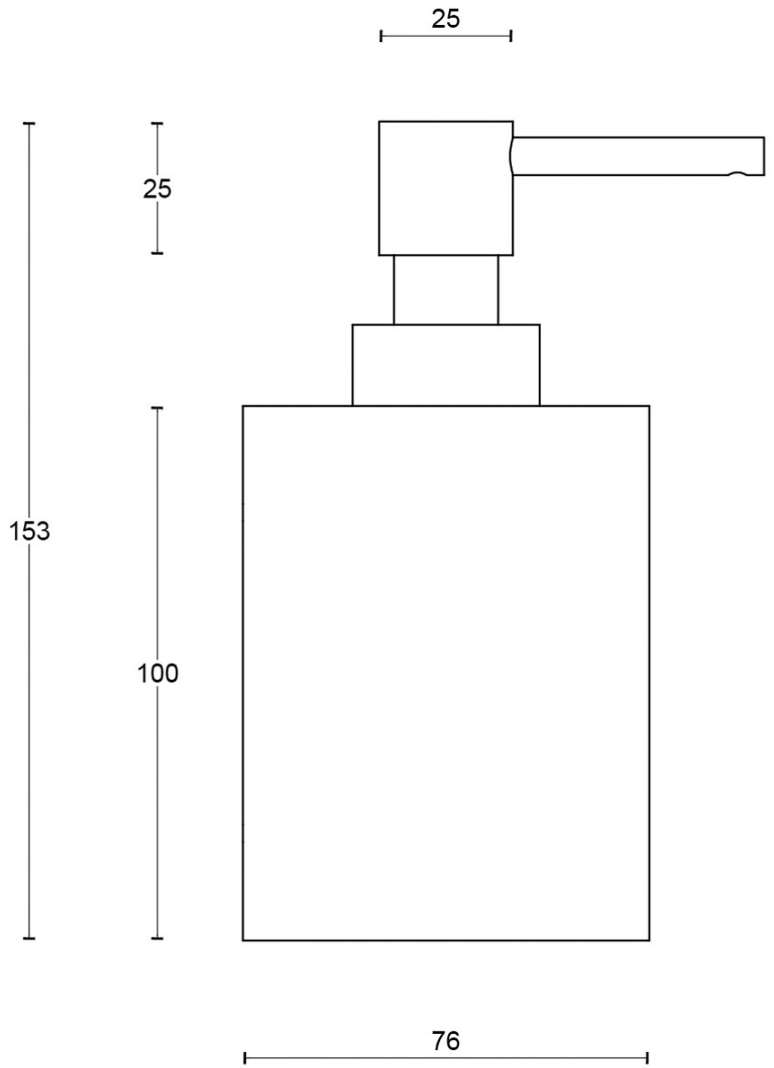

PB500

soap dispenser free standing

Product information

Code: 2706A042INXX0

Finish: satin stainless steel

UNIT: Piece

Collection: ONE

Designer: Piet Boon

EAN code: 8718009191804

ONE by Piet Boon

The ONE series consists of door, window, and furniture fittings and is complemented by bathroom accessories such as soap dispensers and toilet brush holders, which serve to enrich spaces and create a harmonious whole.

Finishes

- satin stainless steel
- satin black

PB500

soap dispenser
free standing
stainless steel AISI 316

FORMANI®		Part number:	
		Description: PB500	
Doc no.: 2706A042 PB500 V02.dwg	Creation date: 4-9-2017		Format: A3
Drawn by: Christian Brimbois			FORMANI HOLLAND B.V. EUROPALAAN 12 6199 AB MAASTRICHT-AIRPORT NL T +31 (0)43 308 90 00 INFO@FORMANI.COM FORMANI.COM