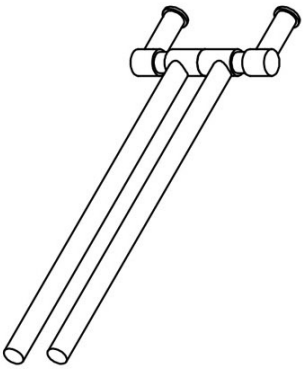

PB450

swivel towel bar

Product information

Code: 2706A004INXX0

Finish: satin stainless steel

UNIT: Piece

Collection: ONE

Designer: Piet Boon

EAN code: 8718009191736

ONE by Piet Boon

The ONE series consists of door, window, and furniture fittings and is complemented by bathroom accessories such as soap dispensers and toilet brush holders, which serve to enrich spaces and create a harmonious whole.

Finishes

- satin stainless steel
- satin black

PB450

swivel towel bar
stainless steel AISI 316

153

128

25

74