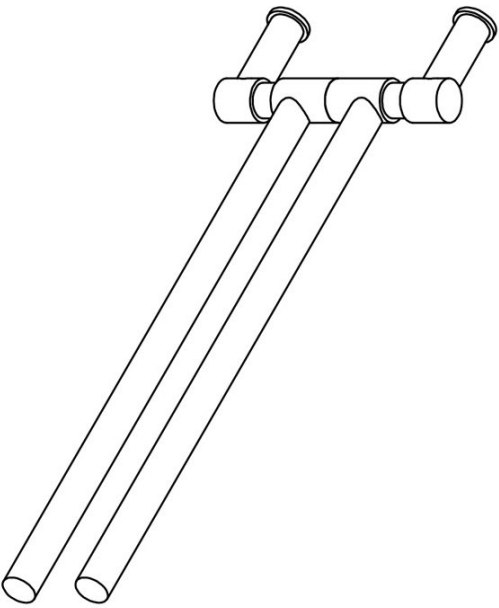

PB450

swivel towel bar

Product information

Code: 2706A004INXX0

Finish: satin stainless steel

UNIT: Piece

Collection: ONE

Designer: Piet Boon

EAN code: 8718009191736

ONE by Piet Boon

The ONE series consists of door, window, and furniture fittings and is complemented by bathroom accessories such as soap dispensers and toilet brush holders, which serve to enrich spaces and create a harmonious whole.

Finishes

- satin stainless steel
- satin black

PB450

swivel towel bar
stainless steel AISI 316

153

128

25

74