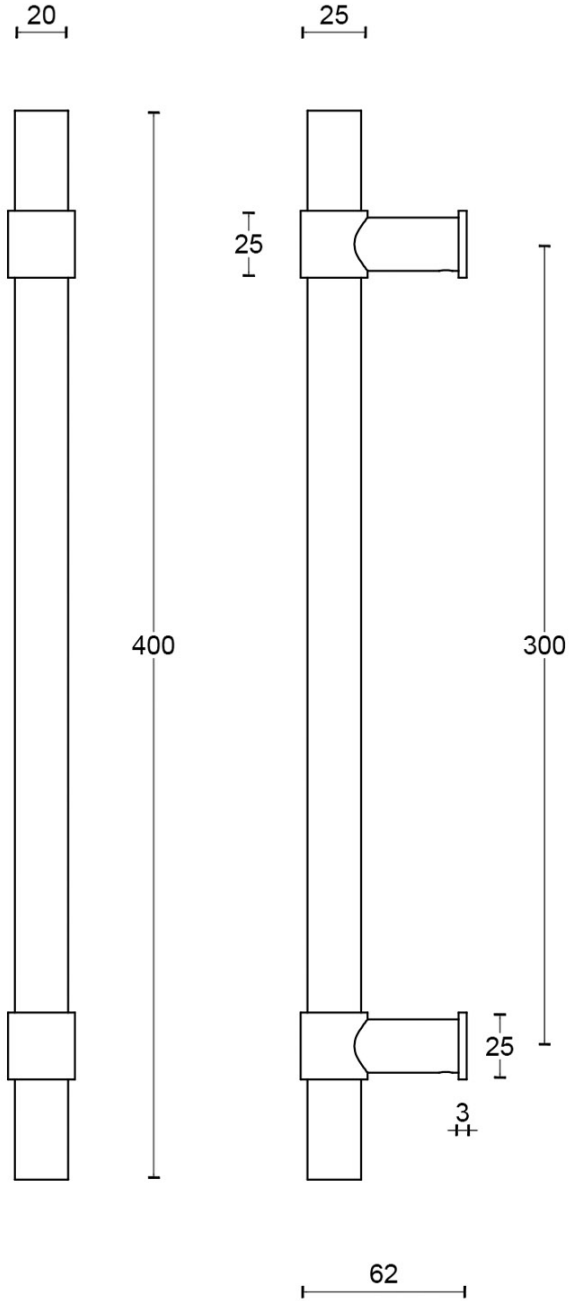

PB400 NP

pull handle including concealed fixings

Product information

Code: 2701G001INXX1

Finish: satin stainless steel

UNIT: Piece

Collection: ONE

Designer: Piet Boon

EAN code: 8718009168035

ONE by Piet Boon

The ONE series consists of door, window, and furniture fittings and is complemented by bathroom accessories such as soap dispensers and toilet brush holders, which serve to enrich spaces and create a harmonious whole.

Finishes

- satin stainless steel
- satin black
- bronze
- white
- PVD satin black
- PVD satin gold

PB400 NP

pull handle
concealed fixing
stainless steel

FORMANI®		Part number:	
		Description: PB400 NP	
Doc no.: 2701G001 PB400 NP V01.dwg	Creation date: 25-3-2013	Drawn by: Christian Brimbois	Format: A3
Formani Holland B.V. · Amerikalaan 55 · 6199 AE Maastricht Airport · tel: +31 (0)43 308 90 00 · www.formani.nl · info@formani.nl			