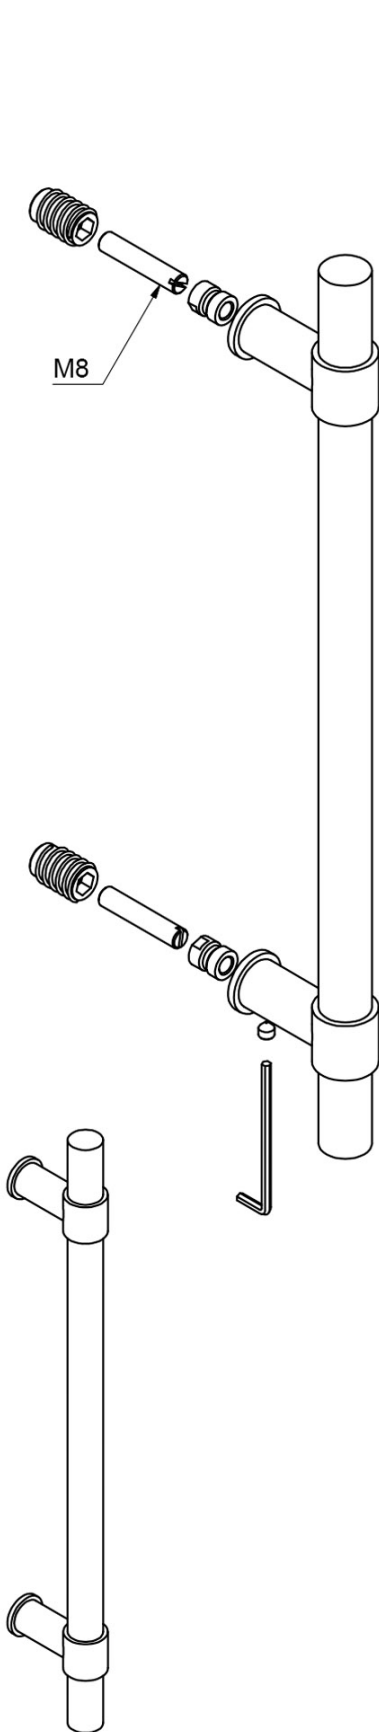

PB400 NP

pull handle including concealed fixings

Product information

Code: 2701G001INXX1

Finish: satin stainless steel

UNIT: Piece

Collection: ONE

Designer: Piet Boon

EAN code: 8718009168035

ONE by Piet Boon

The ONE series consists of door, window, and furniture fittings and is complemented by bathroom accessories such as soap dispensers and toilet brush holders, which serve to enrich spaces and create a harmonious whole.

Finishes

- satin stainless steel
- satin black
- bronze
- white
- PVD satin black
- PVD satin gold

PB400 NP

pull handle
concealed fixing
stainless steel

FORMANI®		Part number:	
		Description: PB400 NP	
Doc no.: 2701G001 PB400 NP V01.dwg	Creation date: 25-3-2013	Drawn by: Christian Brimbois	Format: A3
Formani Holland B.V. · Amerikalaan 55 · 6199 AE Maastricht Airport · tel: +31 (0)43 308 90 00 · www.formani.nl · info@formani.nl			