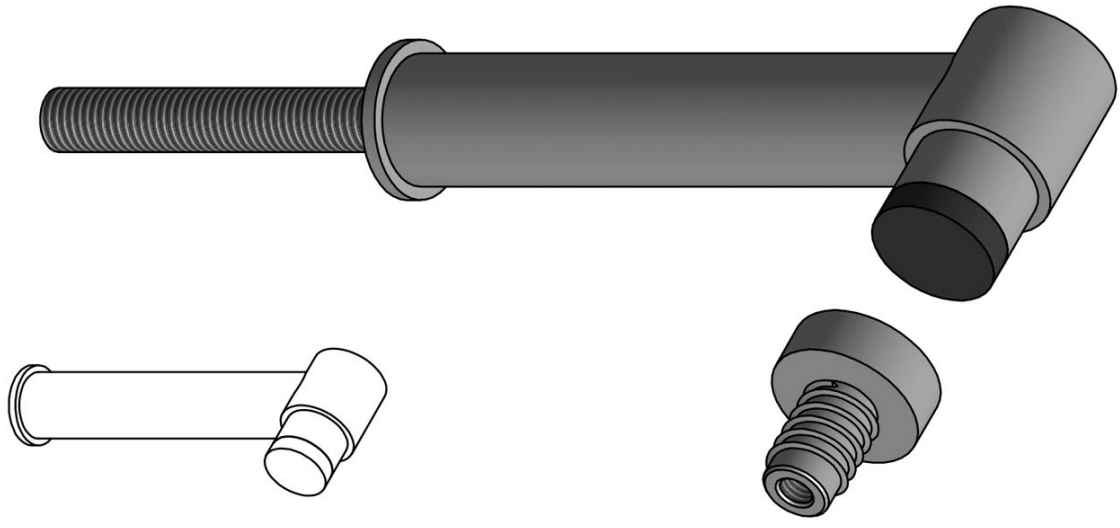

PB30

floor mounted door stop including magnet

Product information

Code: 2701Z041INXX0

Finish: satin stainless steel

UNIT: Piece

Collection: ONE

Designer: Piet Boon

EAN code: 8718009226148

ONE by Piet Boon

The ONE series consists of door, window, and furniture fittings and is complemented by bathroom accessories such as soap dispensers and toilet brush holders, which serve to enrich spaces and create a harmonious whole.

Finishes

- satin stainless steel
- satin black
- bronze
- white

PB30

floor mounted door stop
including magnet
stainless steel

FORMANI®		Part number:
Doc no.:	2701Z041 PB30 V02.dwg	Description:
Drawn by:	Christian Brinbois	PB30
Creation date:	26-3-2013	Format:
Formani Holland B.V. · Amerikalaan 55 · 6199 AE Maastricht Airport · tel: +31 (0)43 308 90 00 · www.formani.nl · info@formani.nl		A3