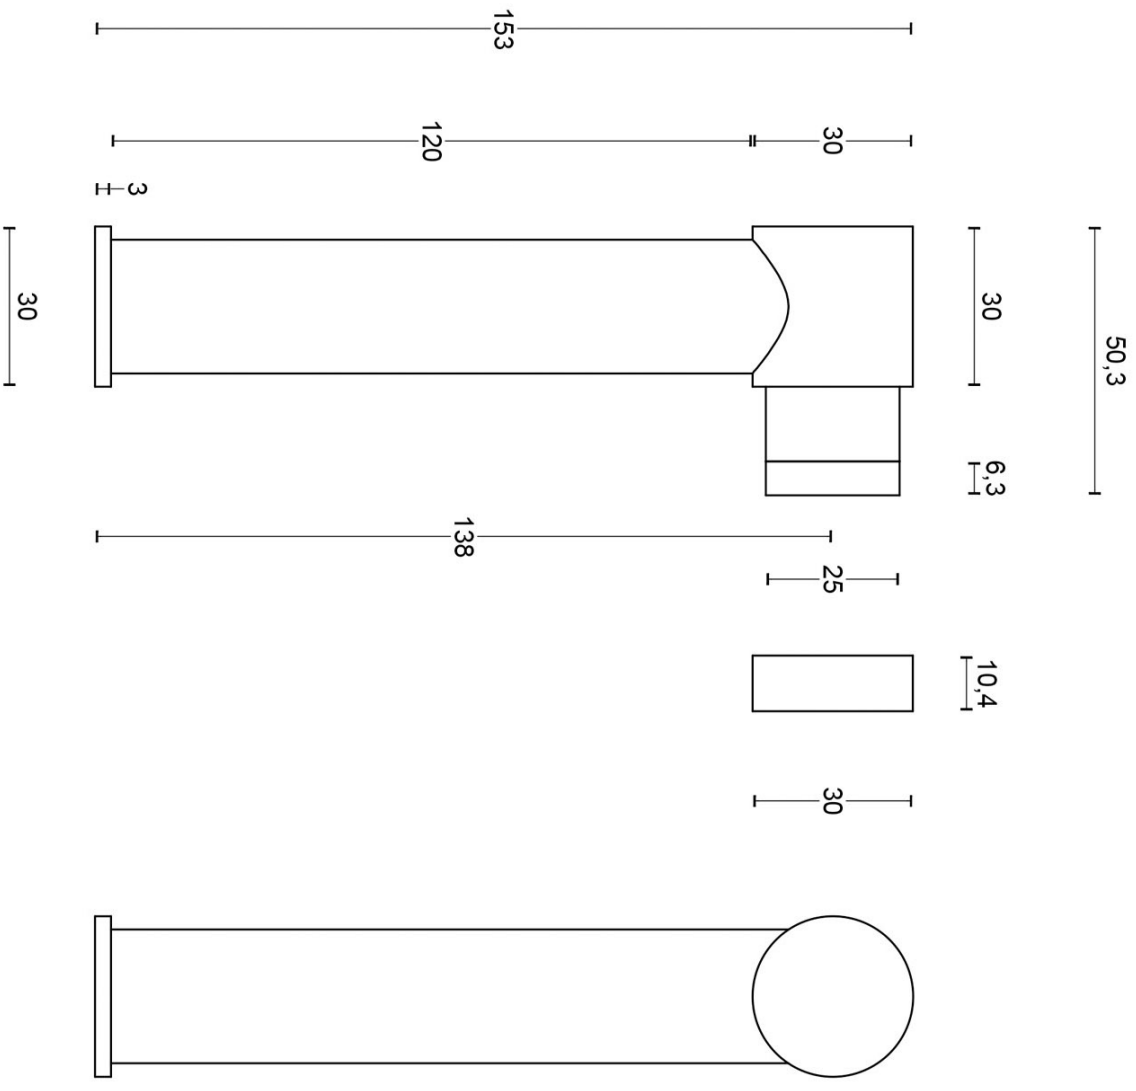

PB30

floor mounted door stop
including magnet
stainless steel

FORMANI®		Part number:
Doc no.:	2701Z041 PB30 V02.dwg	Description:
Drawn by:	Christian Brinbois	PB30
Creation date:	26-3-2013	Format:
Formani Holland B.V. · Amerikalaan 55 · 6199 AE Maastricht Airport · tel: +31 (0)43 308 90 00 · www.formani.nl · info@formani.nl		A3