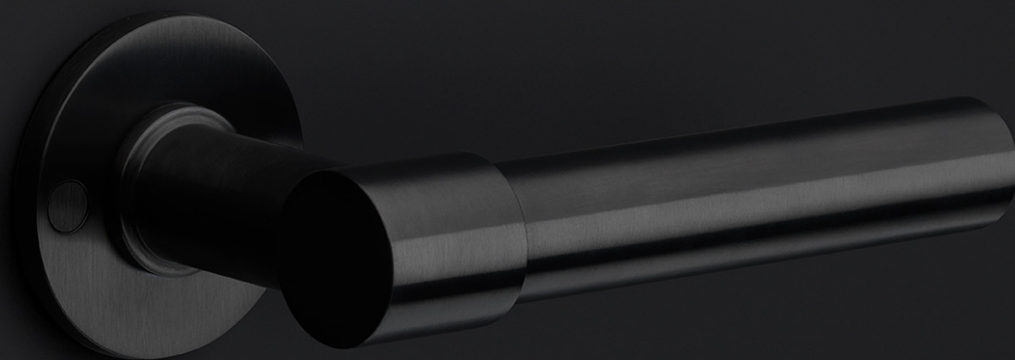

ONE

by Piet Boon

FORMANI®