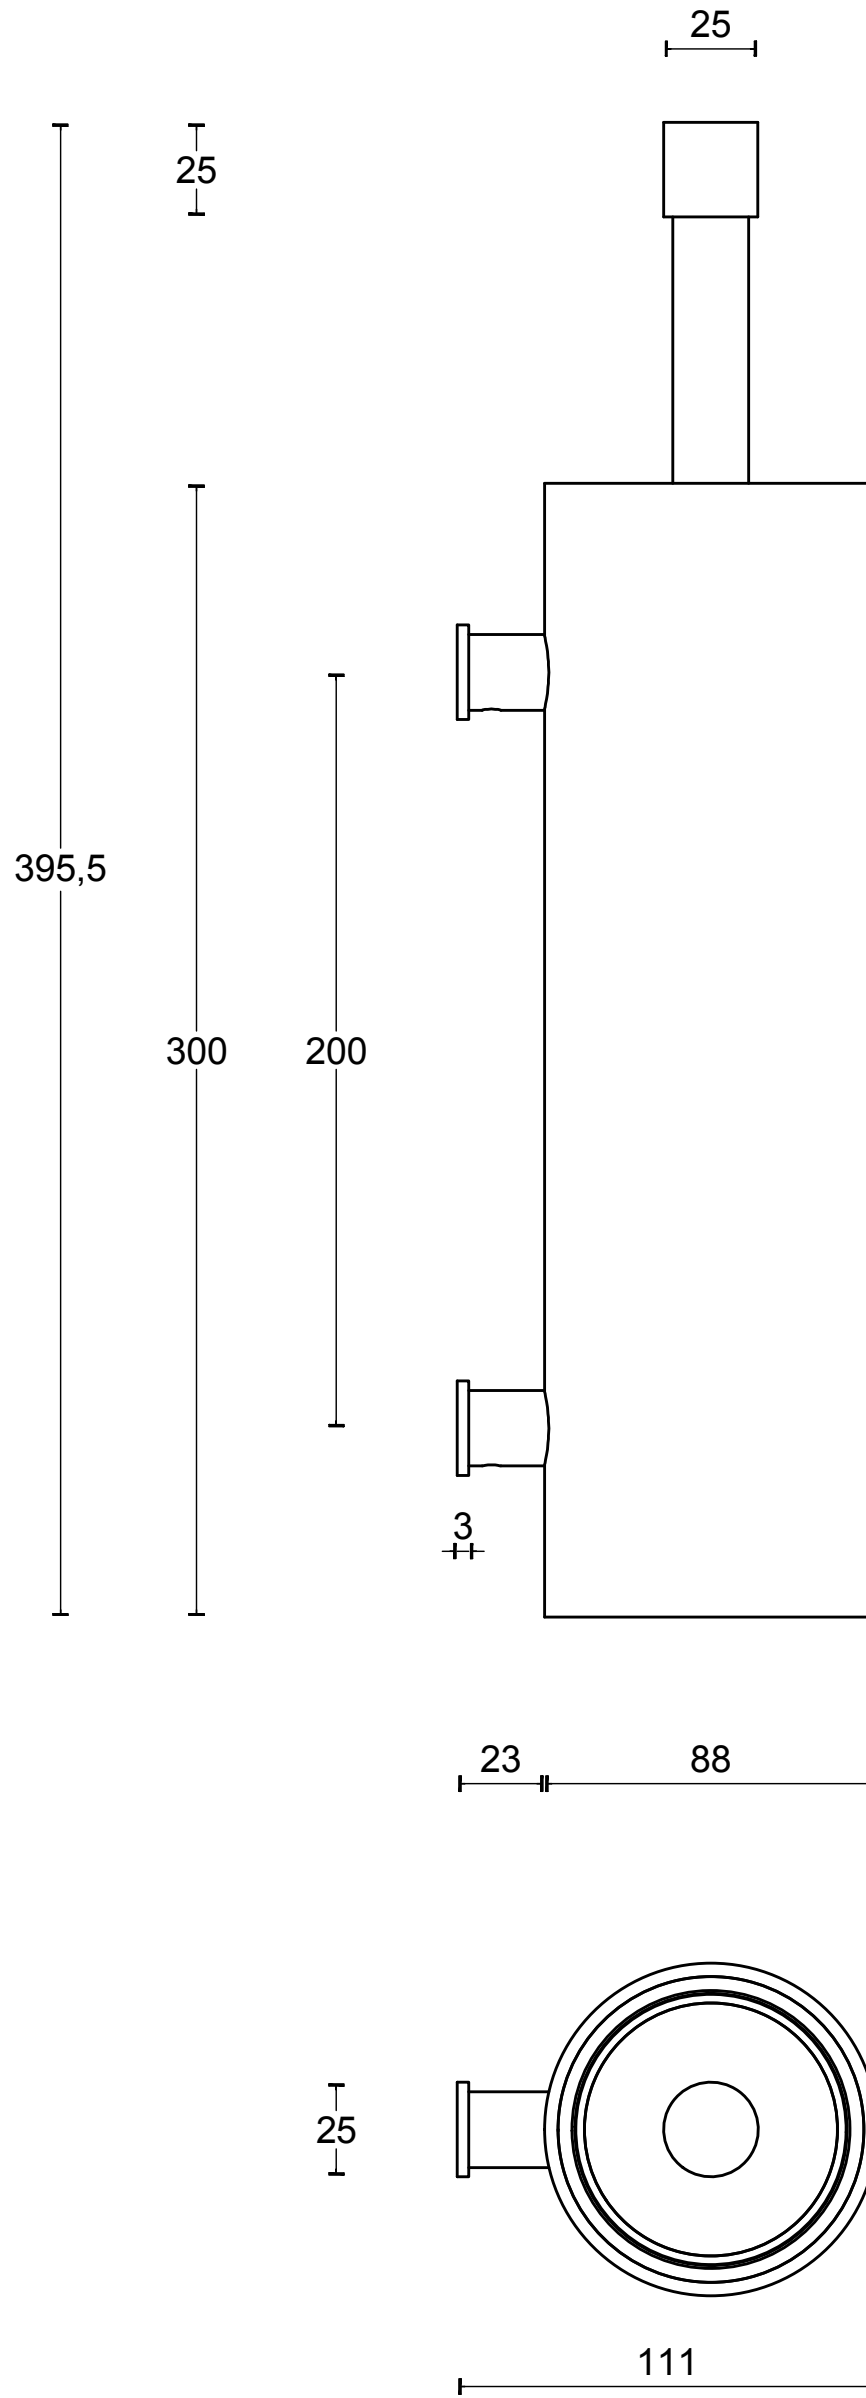

# PB303

toilet brush holder  
for wall mounting  
stainless steel AISI 316/corian®

<h1>FORMANI®</h1>		Part number:	
		Description:	
Doc no.:	2706A031 PB303 V02.dwg	<h2>PB303</h2>	Format:
Drawn by:	Christian Brimbois		Creation date:
<small>FORMANI HOLLAND B.V. EUROPALAAN 12 6199 AB MAASTRICHT-AIRPORT NL T +31 (0)43 308 90 00 INFO@FORMANI.COM FORMANI.COM</small>			

A3