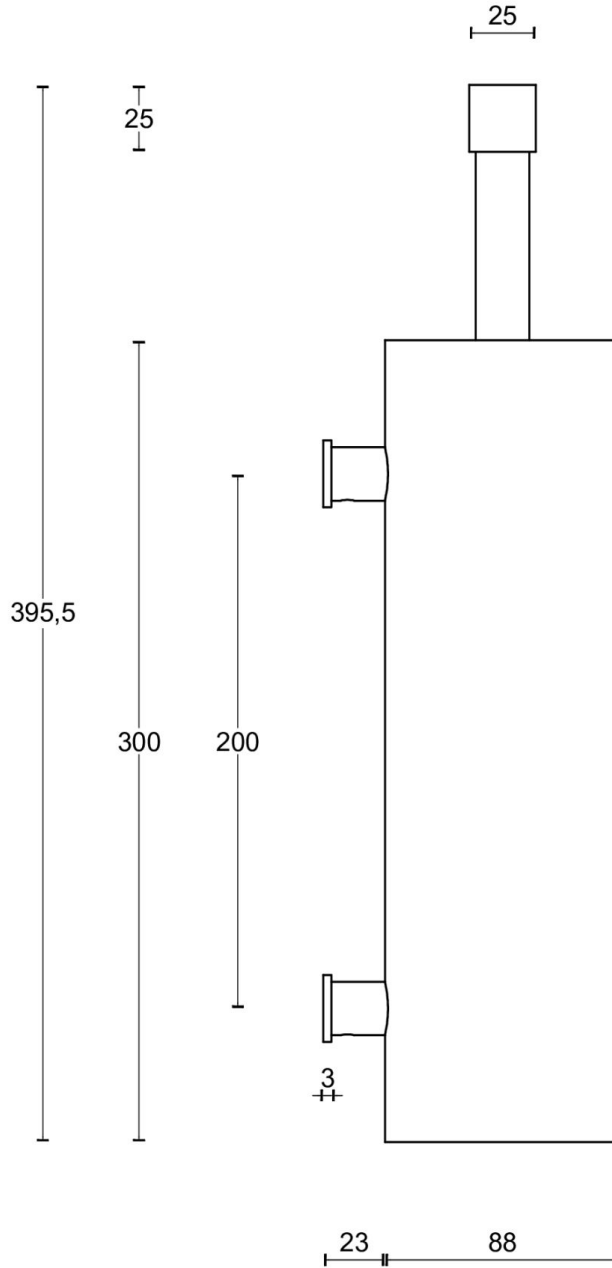

PB303

toiletbrush holder for wall mounting

Product information

Code: 2706A031INCOL

Finish: satin stainless steel

UNIT: Piece

Collection: ONE

Designer: Piet Boon

EAN code: 8718009332658

ONE by Piet Boon

The ONE series consists of door, window, and furniture fittings and is complemented by bathroom accessories such as soap dispensers and toilet brush holders, which serve to enrich spaces and create a harmonious whole.

Finishes

- satin stainless steel

PB303

toilet brush holder
for wall mounting
stainless steel AISI 316/corion®

<h1>FORMANI®</h1>		Part number:	
		<h2>PB303</h2>	
Doc no.: 2706A031 PB303 V02.dwg		Description:	
Drawn by: Christian Brimbois		Creation date: 4-9-2017	
		<h2>A3</h2>	
FORMANI HOLLAND B.V. EUROPALAAN 12 6199 AB MAASTRICHT-AIRPORT NL T +31 (0)43 308 90 00 INFO@FORMANI.COM FORMANI.COM			