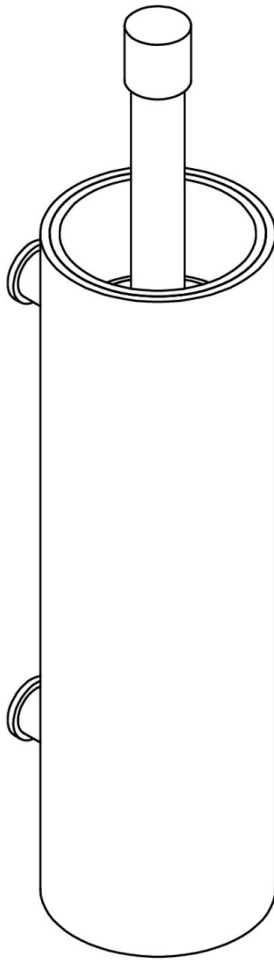

PB303

toiletbrush holder for wall mounting

Product information

Code: 2706A031INCOL

Finish: satin stainless steel

UNIT: Piece

Collection: ONE

Designer: Piet Boon

EAN code: 8718009332658

ONE by Piet Boon

The ONE series consists of door, window, and furniture fittings and is complemented by bathroom accessories such as soap dispensers and toilet brush holders, which serve to enrich spaces and create a harmonious whole.

Finishes

- satin stainless steel

PB303

toilet brush holder
for wall mounting
stainless steel AISI 316/corion®

<h1>FORMANI®</h1>		Part number:	
		<h2>PB303</h2>	
Doc no.: 2706A031 PB303 V02.dwg		Description:	
Drawn by: Christian Brimbois		Creation date: 4-9-2017	
		<h2>A3</h2>	
FORMANI HOLLAND B.V. EUROPALAAN 12 6199 AB MAASTRICHT-AIRPORT NL T +31 (0)43 308 90 00 INFO@FORMANI.COM FORMANI.COM			