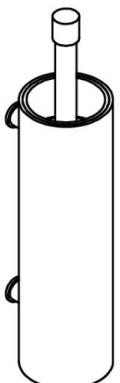

PB303

toiletbrush holder for wall mounting

Product information

Code: 2706A031INCOL

Finish: satin stainless steel

UNIT: Piece

Collection: ONE

Designer: Piet Boon

EAN code: 8718009332658

ONE by Piet Boon

The ONE series consists of door, window, and furniture fittings and is complemented by bathroom accessories such as soap dispensers and toilet brush holders, which serve to enrich spaces and create a harmonious whole.

Finishes

- satin stainless steel

PB303

toilet brush holder
for wall mounting
stainless steel AISI 316/corion®

<h1>FORMANI®</h1>		Part number:	
		<h2>PB303</h2>	
Doc no.: 2706A031 PB303 V02.dwg		Description:	
Drawn by: Christian Brimbois		Creation date: 4-9-2017	
		<h2>A3</h2>	
FORMANI HOLLAND B.V. EUROPALAAN 12 6199 AB MAASTRICHT-AIRPORT NL T +31 (0)43 308 90 00 INFO@FORMANI.COM FORMANI.COM			