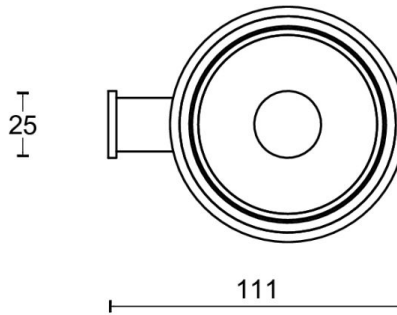

PB303

toiletbrush holder for wall mounting

Product information

Code: 2706A031INCOL

Finish: satin stainless steel

UNIT: Piece

Collection: ONE

Designer: Piet Boon

EAN code: 8718009332658

ONE by Piet Boon

The ONE series consists of door, window, and furniture fittings and is complemented by bathroom accessories such as soap dispensers and toilet brush holders, which serve to enrich spaces and create a harmonious whole.

Finishes

- satin stainless steel

PB303

toilet brush holder
for wall mounting
stainless steel AISI 316/corion®

<h1>FORMANI®</h1>		Part number:	
		<h2>PB303</h2>	
Doc no.: 2706A031 PB303 V02.dwg		Description:	
Drawn by: Christian Brimbois		Creation date: 4-9-2017	
		<h2>A3</h2>	
FORMANI HOLLAND B.V. EUROPALAAN 12 6199 AB MAASTRICHT-AIRPORT NL T +31 (0)43 308 90 00 INFO@FORMANI.COM FORMANI.COM			