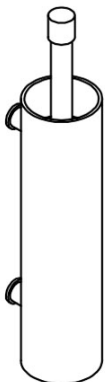

PB301

toiletbrush holder for wall mounting

Product information

Code: 2706A030INXXL

Finish: satin stainless steel

UNIT: Piece

Collection: ONE

Designer: Piet Boon

EAN code: 8718009332634

ONE by Piet Boon

The ONE series consists of door, window, and furniture fittings and is complemented by bathroom accessories such as soap dispensers and toilet brush holders, which serve to enrich spaces and create a harmonious whole.

Finishes

- satin stainless steel
- satin black

PB301

toilet brush holder
for wall mounting
stainless steel AISI 316

<h1>FORMANI®</h1>		Part number:	
		<h2>PB301</h2>	
Doc no.:	2706A030 PB301 V02.dwg	Description:	A3
Drawn by:	Christian Brimbois	Creation date:	4-9-2017
FORMANI HOLLAND B.V. EUROPALAAN 12 6199 AB MAASTRICHT-AIRPORT NL T +31 (0)43 308 90 00 INFO@FORMANI.COM FORMANI.COM			