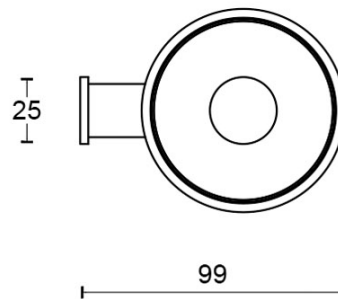

PB301

toiletbrush holder for wall mounting

Product information

Code: 2706A030INXXL

Finish: satin stainless steel

UNIT: Piece

Collection: ONE

Designer: Piet Boon

EAN code: 8718009332634

ONE by Piet Boon

The ONE series consists of door, window, and furniture fittings and is complemented by bathroom accessories such as soap dispensers and toilet brush holders, which serve to enrich spaces and create a harmonious whole.

Finishes

- satin stainless steel
- satin black

PB301

toilet brush holder
for wall mounting
stainless steel AISI 316

<h1>FORMANI®</h1>		Part number:	
		<h2>PB301</h2>	
Doc no.:	2706A030 PB301 V02.dwg	Description:	A3
Drawn by:	Christian Brimbois	Creation date:	4-9-2017
FORMANI HOLLAND B.V. EUROPALAAN 12 6199 AB MAASTRICHT-AIRPORT NL T +31 (0)43 308 90 00 INFO@FORMANI.COM FORMANI.COM			