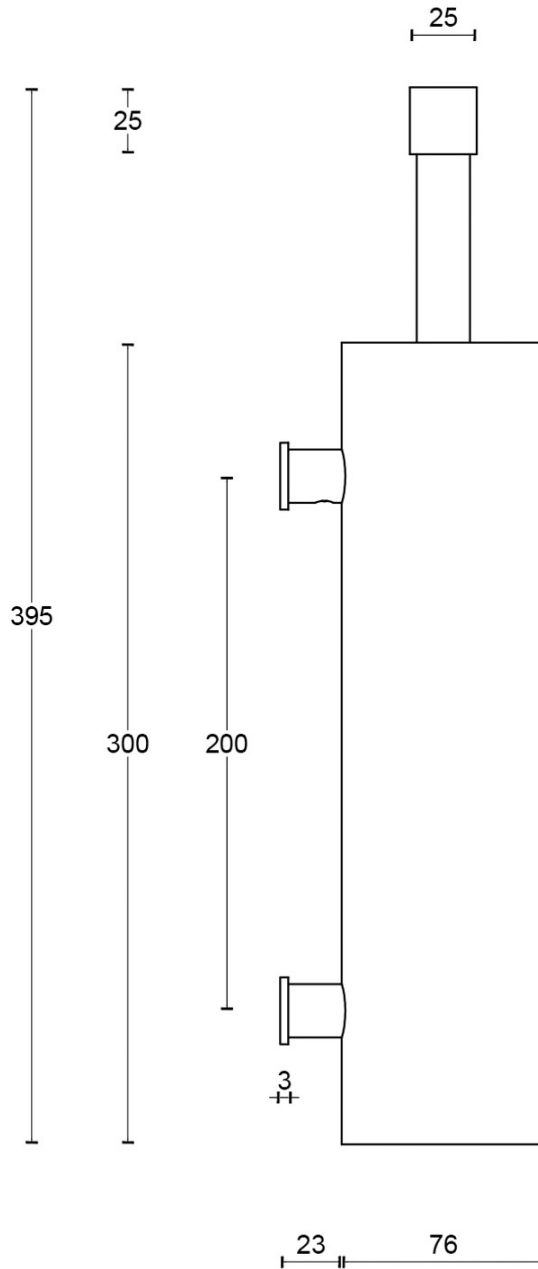

PB301

toiletbrush holder for wall mounting

Product information

Code: 2706A030INXXL

Finish: satin stainless steel

UNIT: Piece

Collection: ONE

Designer: Piet Boon

EAN code: 8718009332634

ONE by Piet Boon

The ONE series consists of door, window, and furniture fittings and is complemented by bathroom accessories such as soap dispensers and toilet brush holders, which serve to enrich spaces and create a harmonious whole.

Finishes

- satin stainless steel
- satin black

PB301

toilet brush holder
for wall mounting
stainless steel AISI 316

<h1>FORMANI®</h1>		Part number:	
		<h2>PB301</h2>	
Doc no.:	2706A030 PB301 V02.dwg	Description:	A3
Drawn by:	Christian Brimbois	Creation date:	4-9-2017
FORMANI HOLLAND B.V. EUROPALAAN 12 6199 AB MAASTRICHT-AIRPORT NL T +31 (0)43 308 90 00 INFO@FORMANI.COM FORMANI.COM			