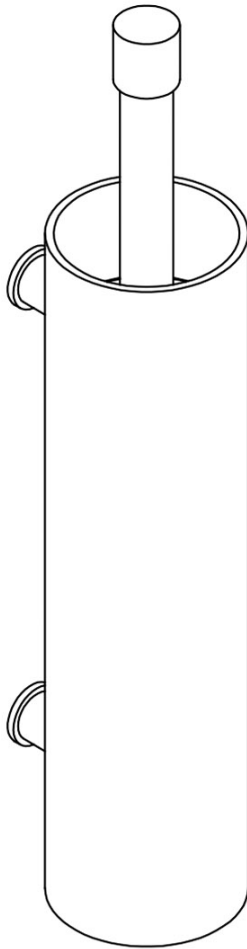

PB301

toiletbrush holder for wall mounting

Product information

Code: 2706A030INXXL

Finish: satin stainless steel

UNIT: Piece

Collection: ONE

Designer: Piet Boon

EAN code: 8718009332634

ONE by Piet Boon

The ONE series consists of door, window, and furniture fittings and is complemented by bathroom accessories such as soap dispensers and toilet brush holders, which serve to enrich spaces and create a harmonious whole.

Finishes

- satin stainless steel
- satin black

PB301

toilet brush holder
for wall mounting
stainless steel AISI 316

<h1>FORMANI®</h1>		Part number:	
		<h2>PB301</h2>	
Doc no.:	2706A030 PB301 V02.dwg	Description:	A3
Drawn by:	Christian Brimbois	Creation date:	4-9-2017
FORMANI HOLLAND B.V. EUROPALAAN 12 6199 AB MAASTRICHT-AIRPORT NL T +31 (0)43 308 90 00 INFO@FORMANI.COM FORMANI.COM			