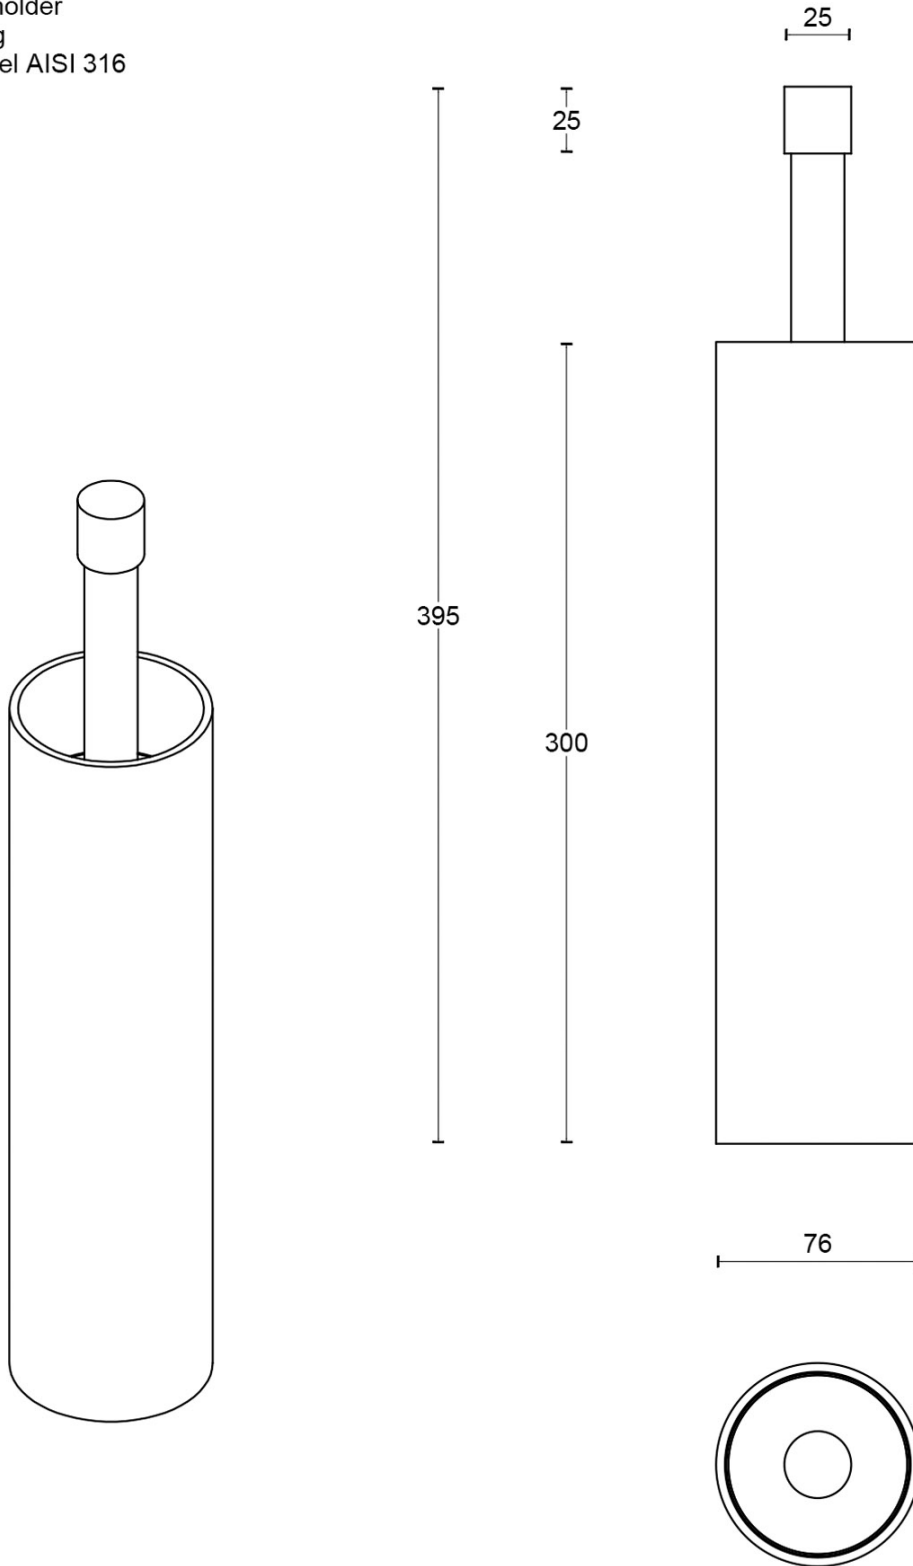

PB300

toilet brush holder
free standing
stainless steel AISI 316

FORMANI®		Part number:	
		Description: PB300	
Doc no.: 2706A032 PB300 V02.dwg	Creation date: 4-9-2017		Format: A3
Drawn by: Christian Brimbois			FORMANI HOLLAND B.V. EUROPALAAN 12 6199 AB MAASTRICHT-AIRPORT NL T +31 (0)43 308 90 00 INFO@FORMANI.COM FORMANI.COM