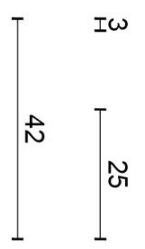

PB25

set of two hooks
stainless steel AISI 316

FORMANI®		Part number:
Doc no.:	2706A010 PB25 V02.dwg	Description:
Drawn by:	Christian Brimbois	PB25
Creation date:	5-9-2017	Format:
FORMANI HOLLAND B.V. - EUROPALAAN 12 6199 AB MAASTRICHT-AIRPORT NL T. +31 (0)43 308 90 00 INFO@FORMANI.COM FORMANI.COM		A3