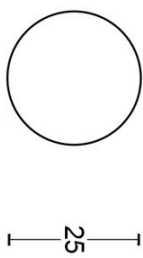

PB25

set of two hooks
stainless steel AISI 316

FORMANI®		Part number:
Doc no.:	2706A010 PB25 V02.dwg	Description:
Drawn by:	Christian Brimbois	PB25
Creation date:	5-9-2017	Format:
FORMANI HOLLAND B.V. - EUROPALAAN 12 6199 AB MAASTRICHT-AIRPORT NL T. +31 (0)43 308 90 00 INFO@FORMANI.COM FORMANI.COM		A3