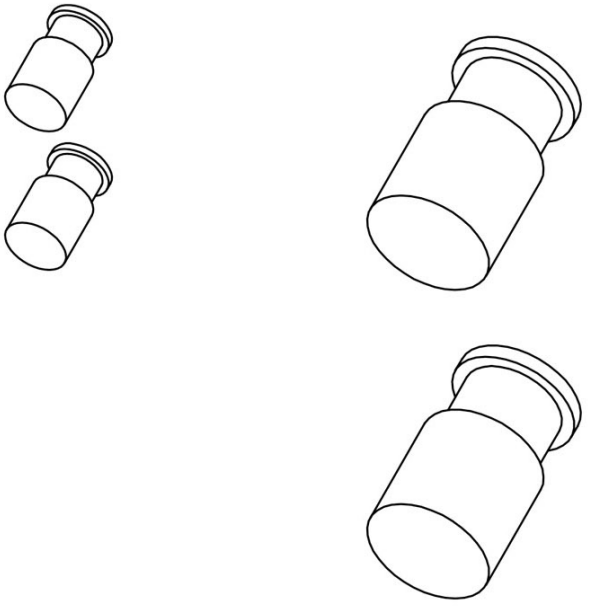

PB25

set of two hooks
stainless steel AISI 316

FORMANI®		Part number:
Doc no.:	2706A010 PB25 V02.dwg	Description:
Drawn by:	Christian Brimbois	PB25
Creation date:	5-9-2017	Format:
FORMANI HOLLAND B.V. - EUROPALAAN 12 6199 AB MAASTRICHT-AIRPORT NL T. +31 (0)43 308 90 00 INFO@FORMANI.COM FORMANI.COM		A3