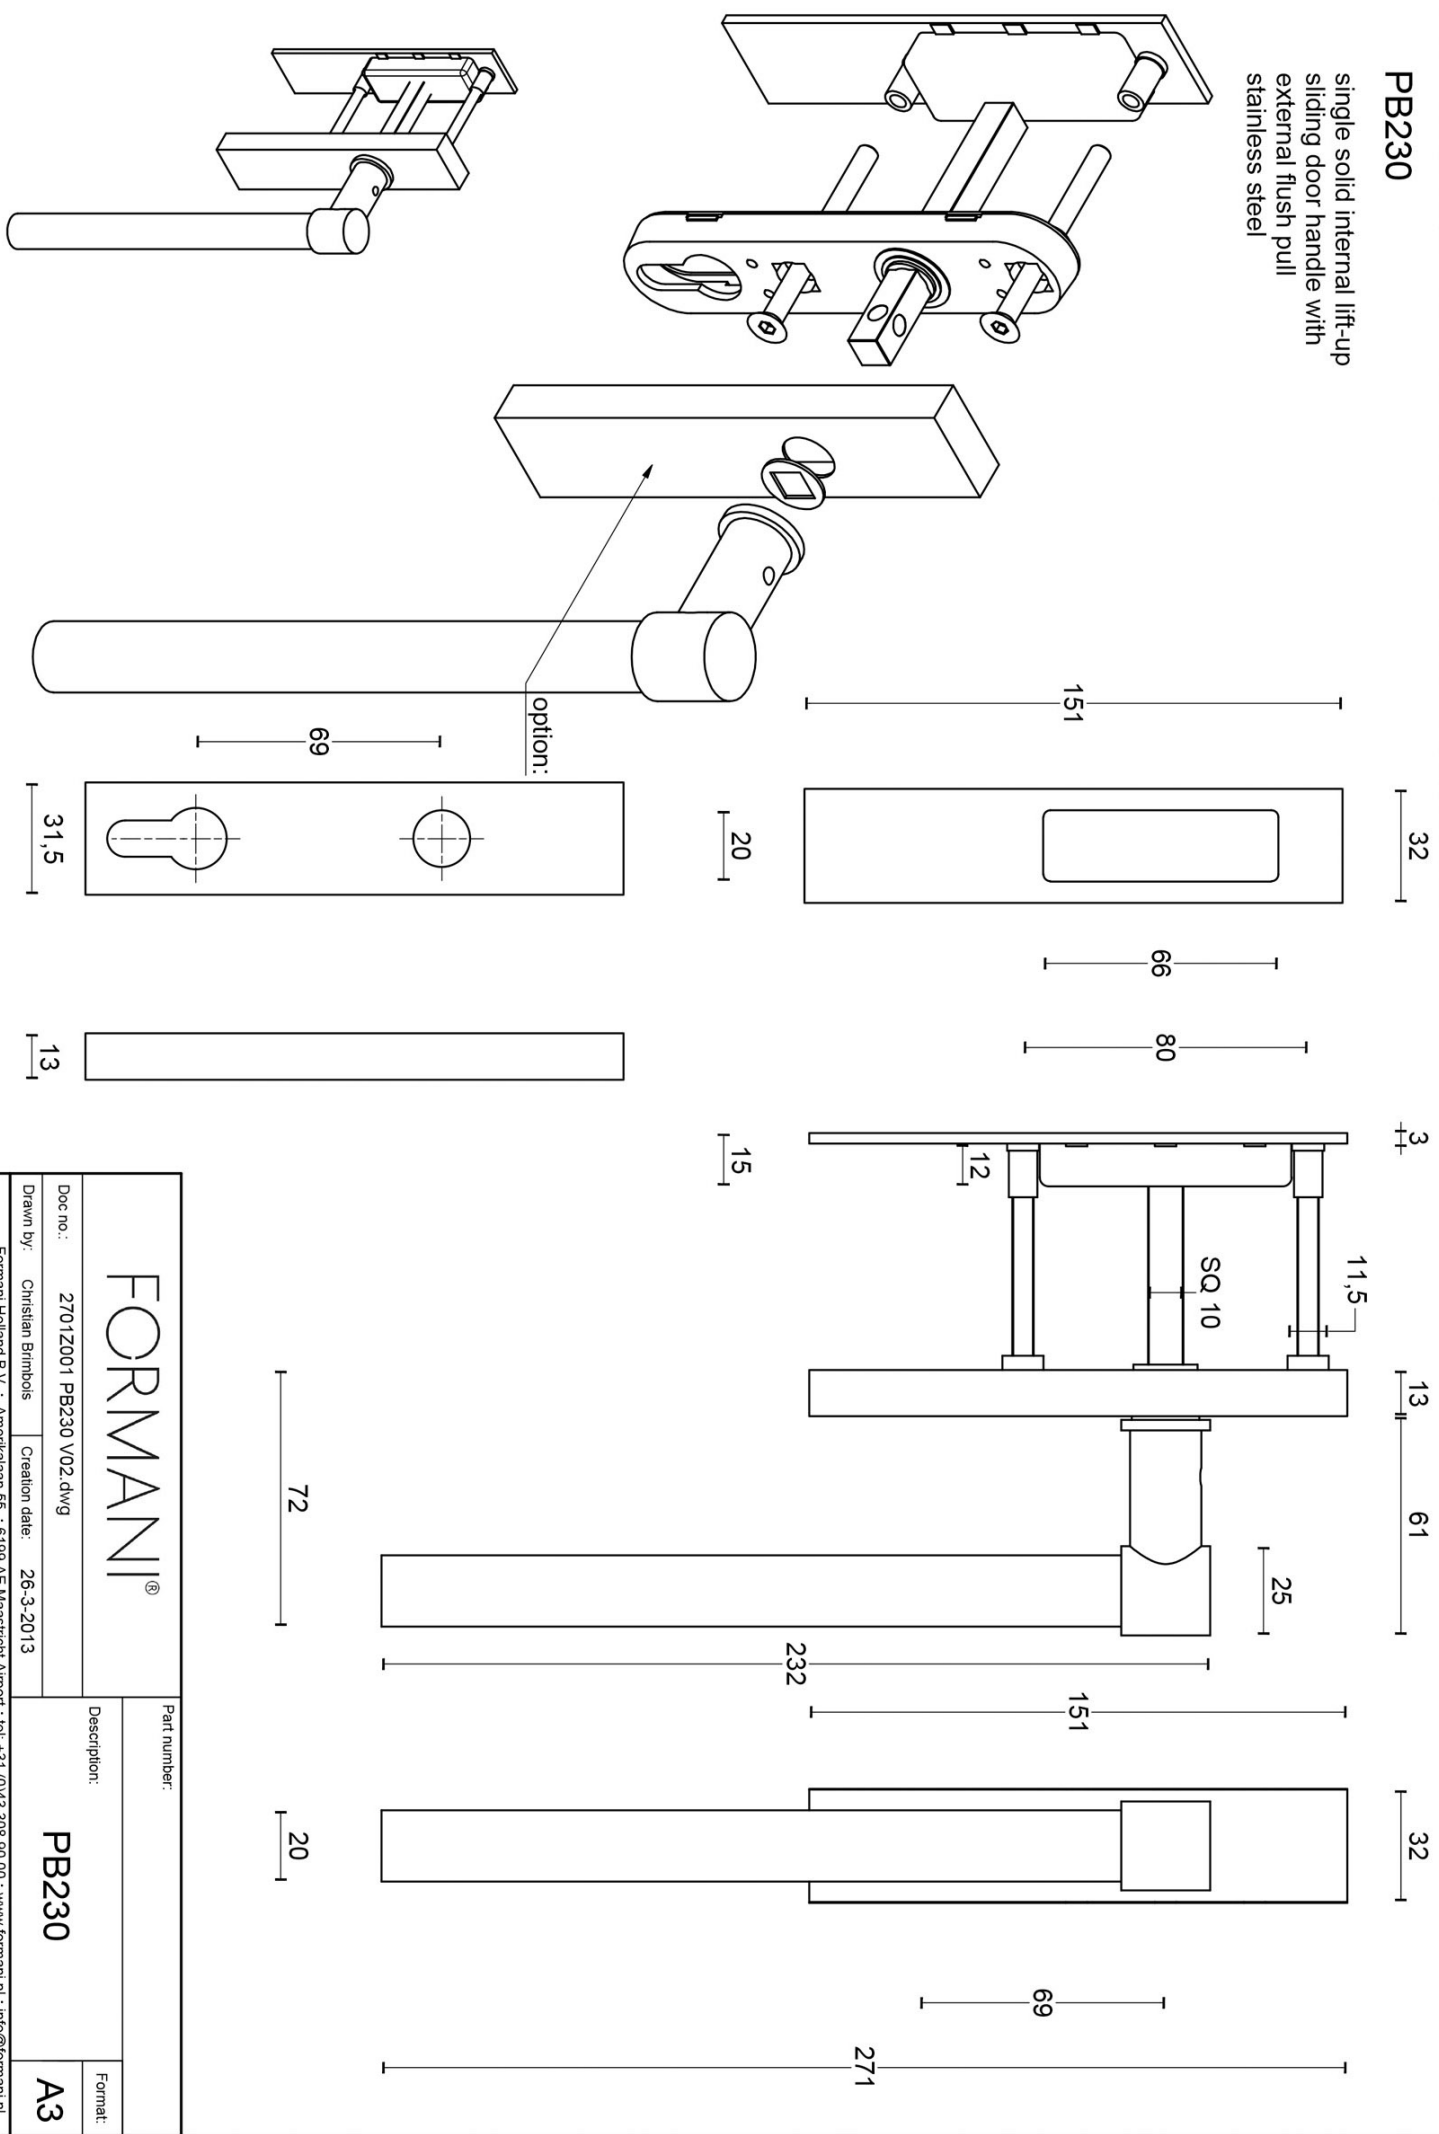

PB230

solid set internal lift-up sliding door handle

Product information

Code: 2701Z001INXX0

Finish: satin stainless steel

UNIT: Set

Collection: ONE

Designer: Piet Boon

EAN code: 8718009164631

ONE by Piet Boon

The ONE series consists of door, window, and furniture fittings and is complemented by bathroom accessories such as soap dispensers and toilet brush holders, which serve to enrich spaces and create a harmonious whole.

Finishes

- satin stainless steel
- satin black
- bronze
- white
- PVD satin black
- PVD satin gold

PB230

single solid internal lift-up
sliding door handle with
external flush pull
stainless steel

<p>FORMANI®</p>		Part number:	
		<p>PB230</p>	
Doc no.:		Description:	
<p>2701Z001 PB230 V02.dwg</p>		<p>PB230</p>	
Drawn by:		Format:	
<p>Christian Brimbois</p>		<p>A3</p>	
Creation date:		<p>Formani Holland B.V. · Amerikalaan 55 · 6199 AE Maastricht Airport · tel: +31 (0)43 308 90 00 · www.formani.nl · info@formani.nl</p>	
<p>26-3-2013</p>			