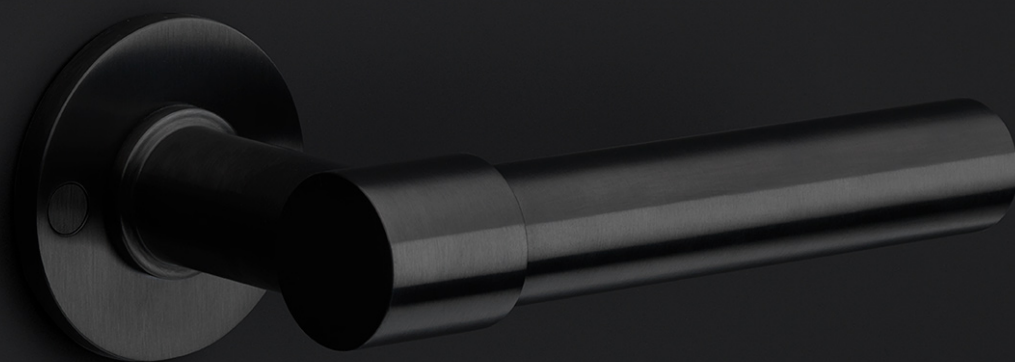

ONE

by Piet Boon

FORMANI®