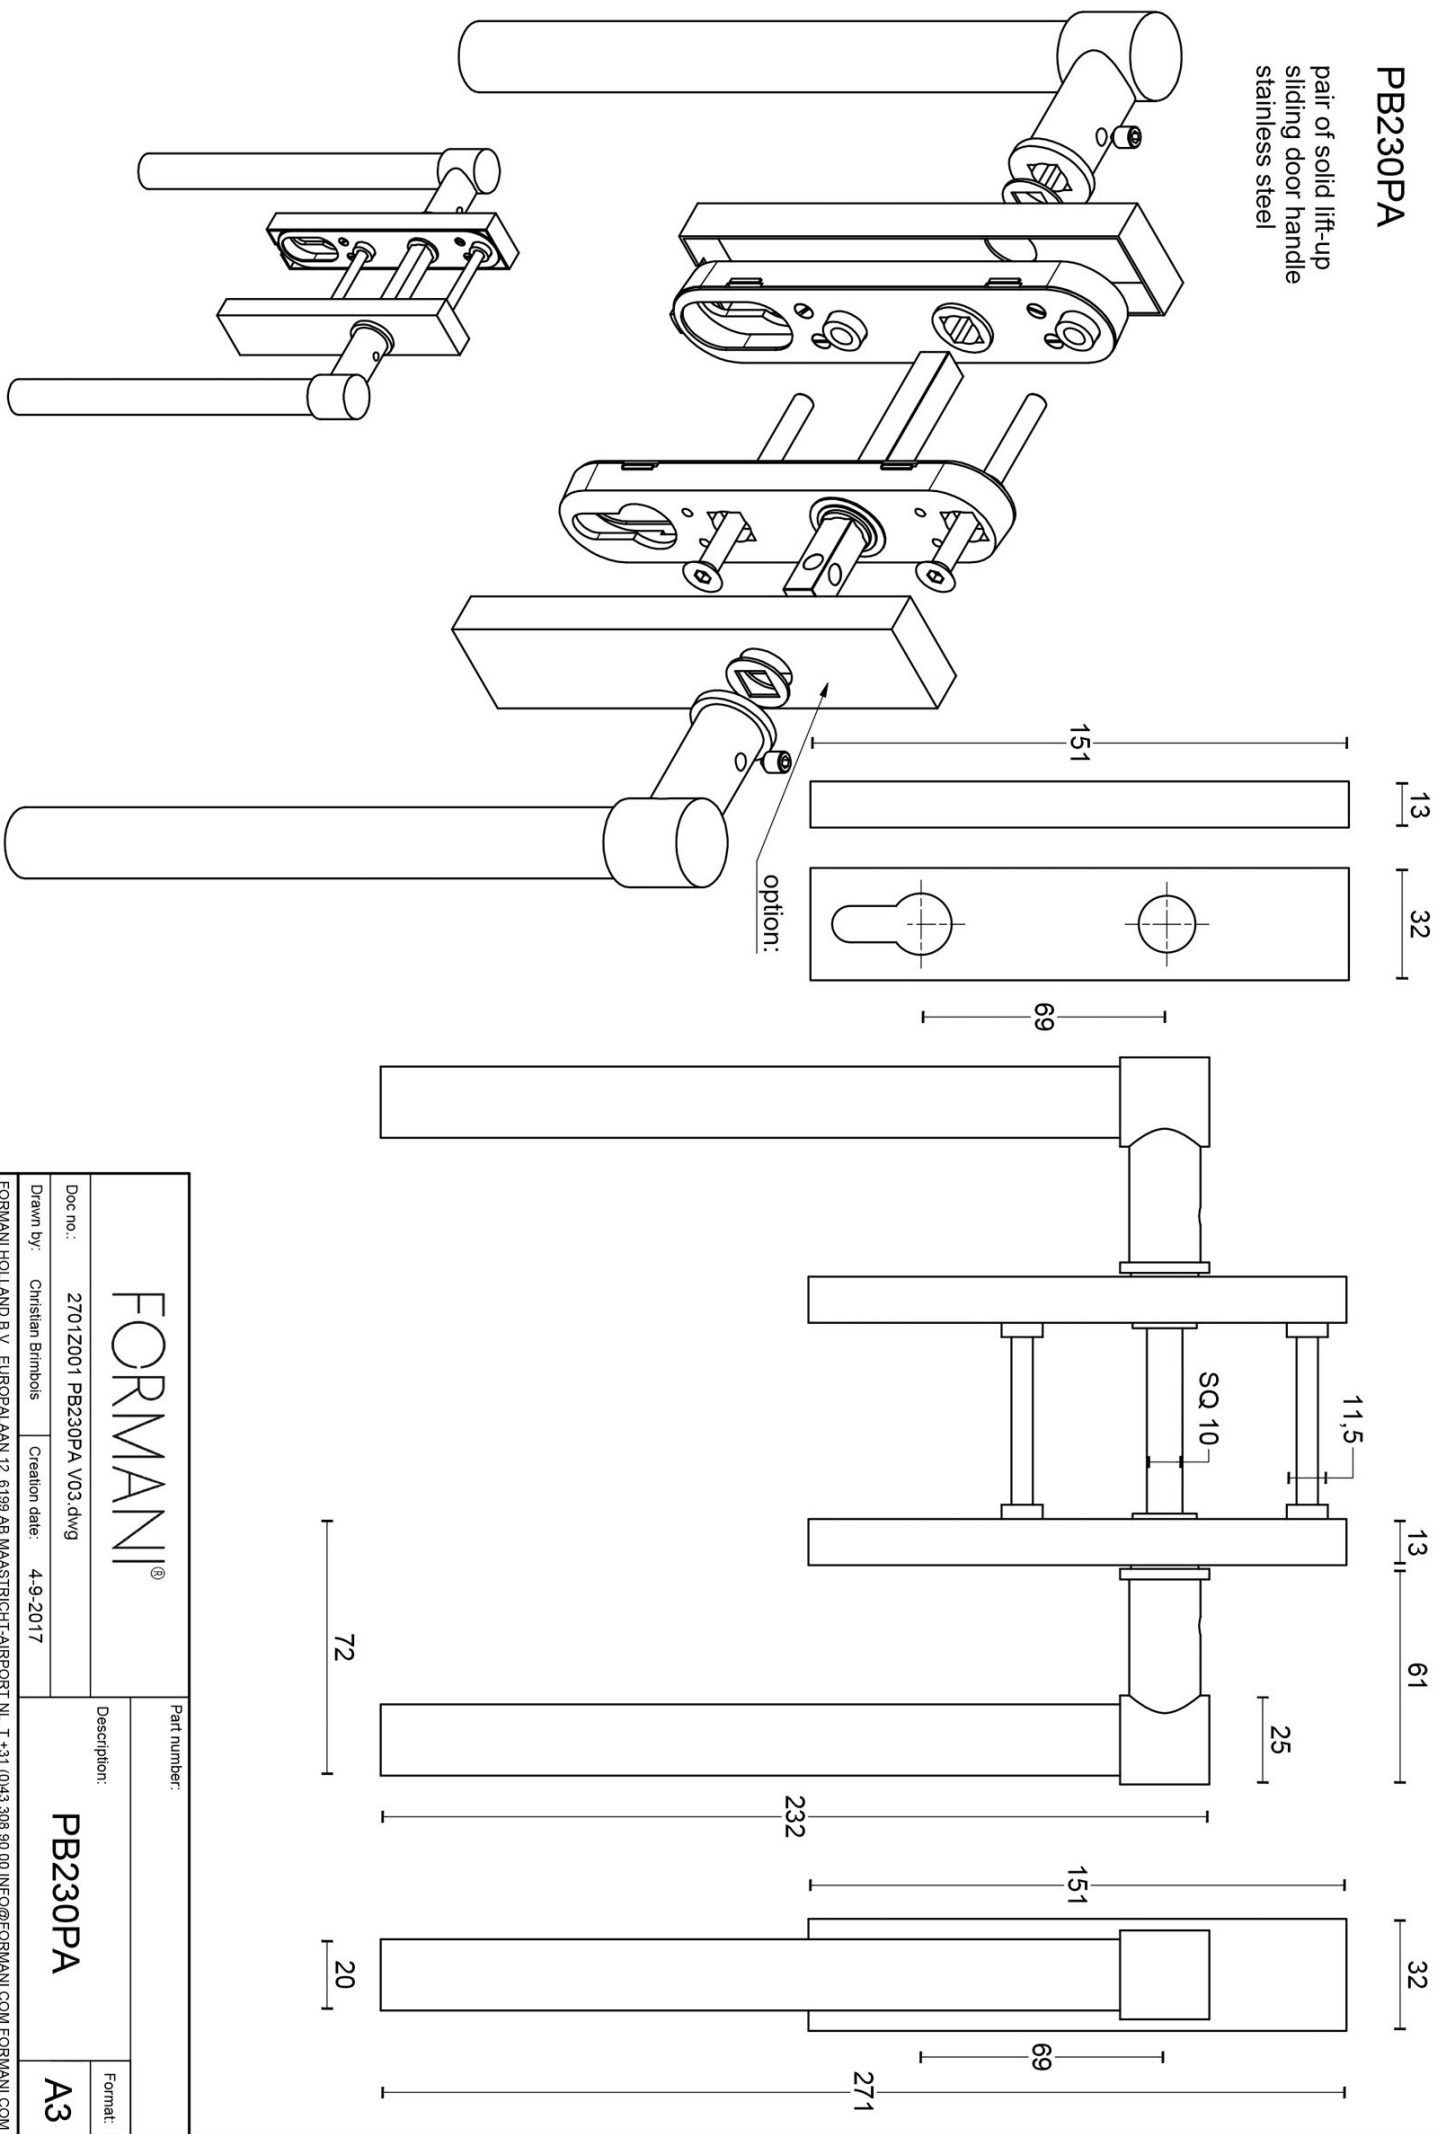

PB230PA

pair of solid lift-up hardware for sliding doors

Product information

Code: 2701Z001INXX3

Finish: satin stainless steel

UNIT: Pair

Collection: ONE

Designer: Piet Boon

EAN code: 8718009226117

ONE by Piet Boon

The ONE series consists of door, window, and furniture fittings and is complemented by bathroom accessories such as soap dispensers and toilet brush holders, which serve to enrich spaces and create a harmonious whole.

Finishes

- satin stainless steel
- satin black
- bronze
- white
- PVD satin black
- PVD satin gold

PB230PA

pair of solid lift-up
sliding door handle
stainless steel

FORMANI®		Part number:		
Doc no.:	2701Z001 PB230PA V03.dwg	Description:	PB230PA	
Drawn by:	Christian Brimbois	Creation date:	4-9-2017	Format:
FORMANI HOLLAND B.V. - EUROPALAAN 12 6199 AB MAASTRICHT-AIRPORT NL T +31 (0)43 308 90 00 INFO@FORMANI.COM FORMANI.COM				A3