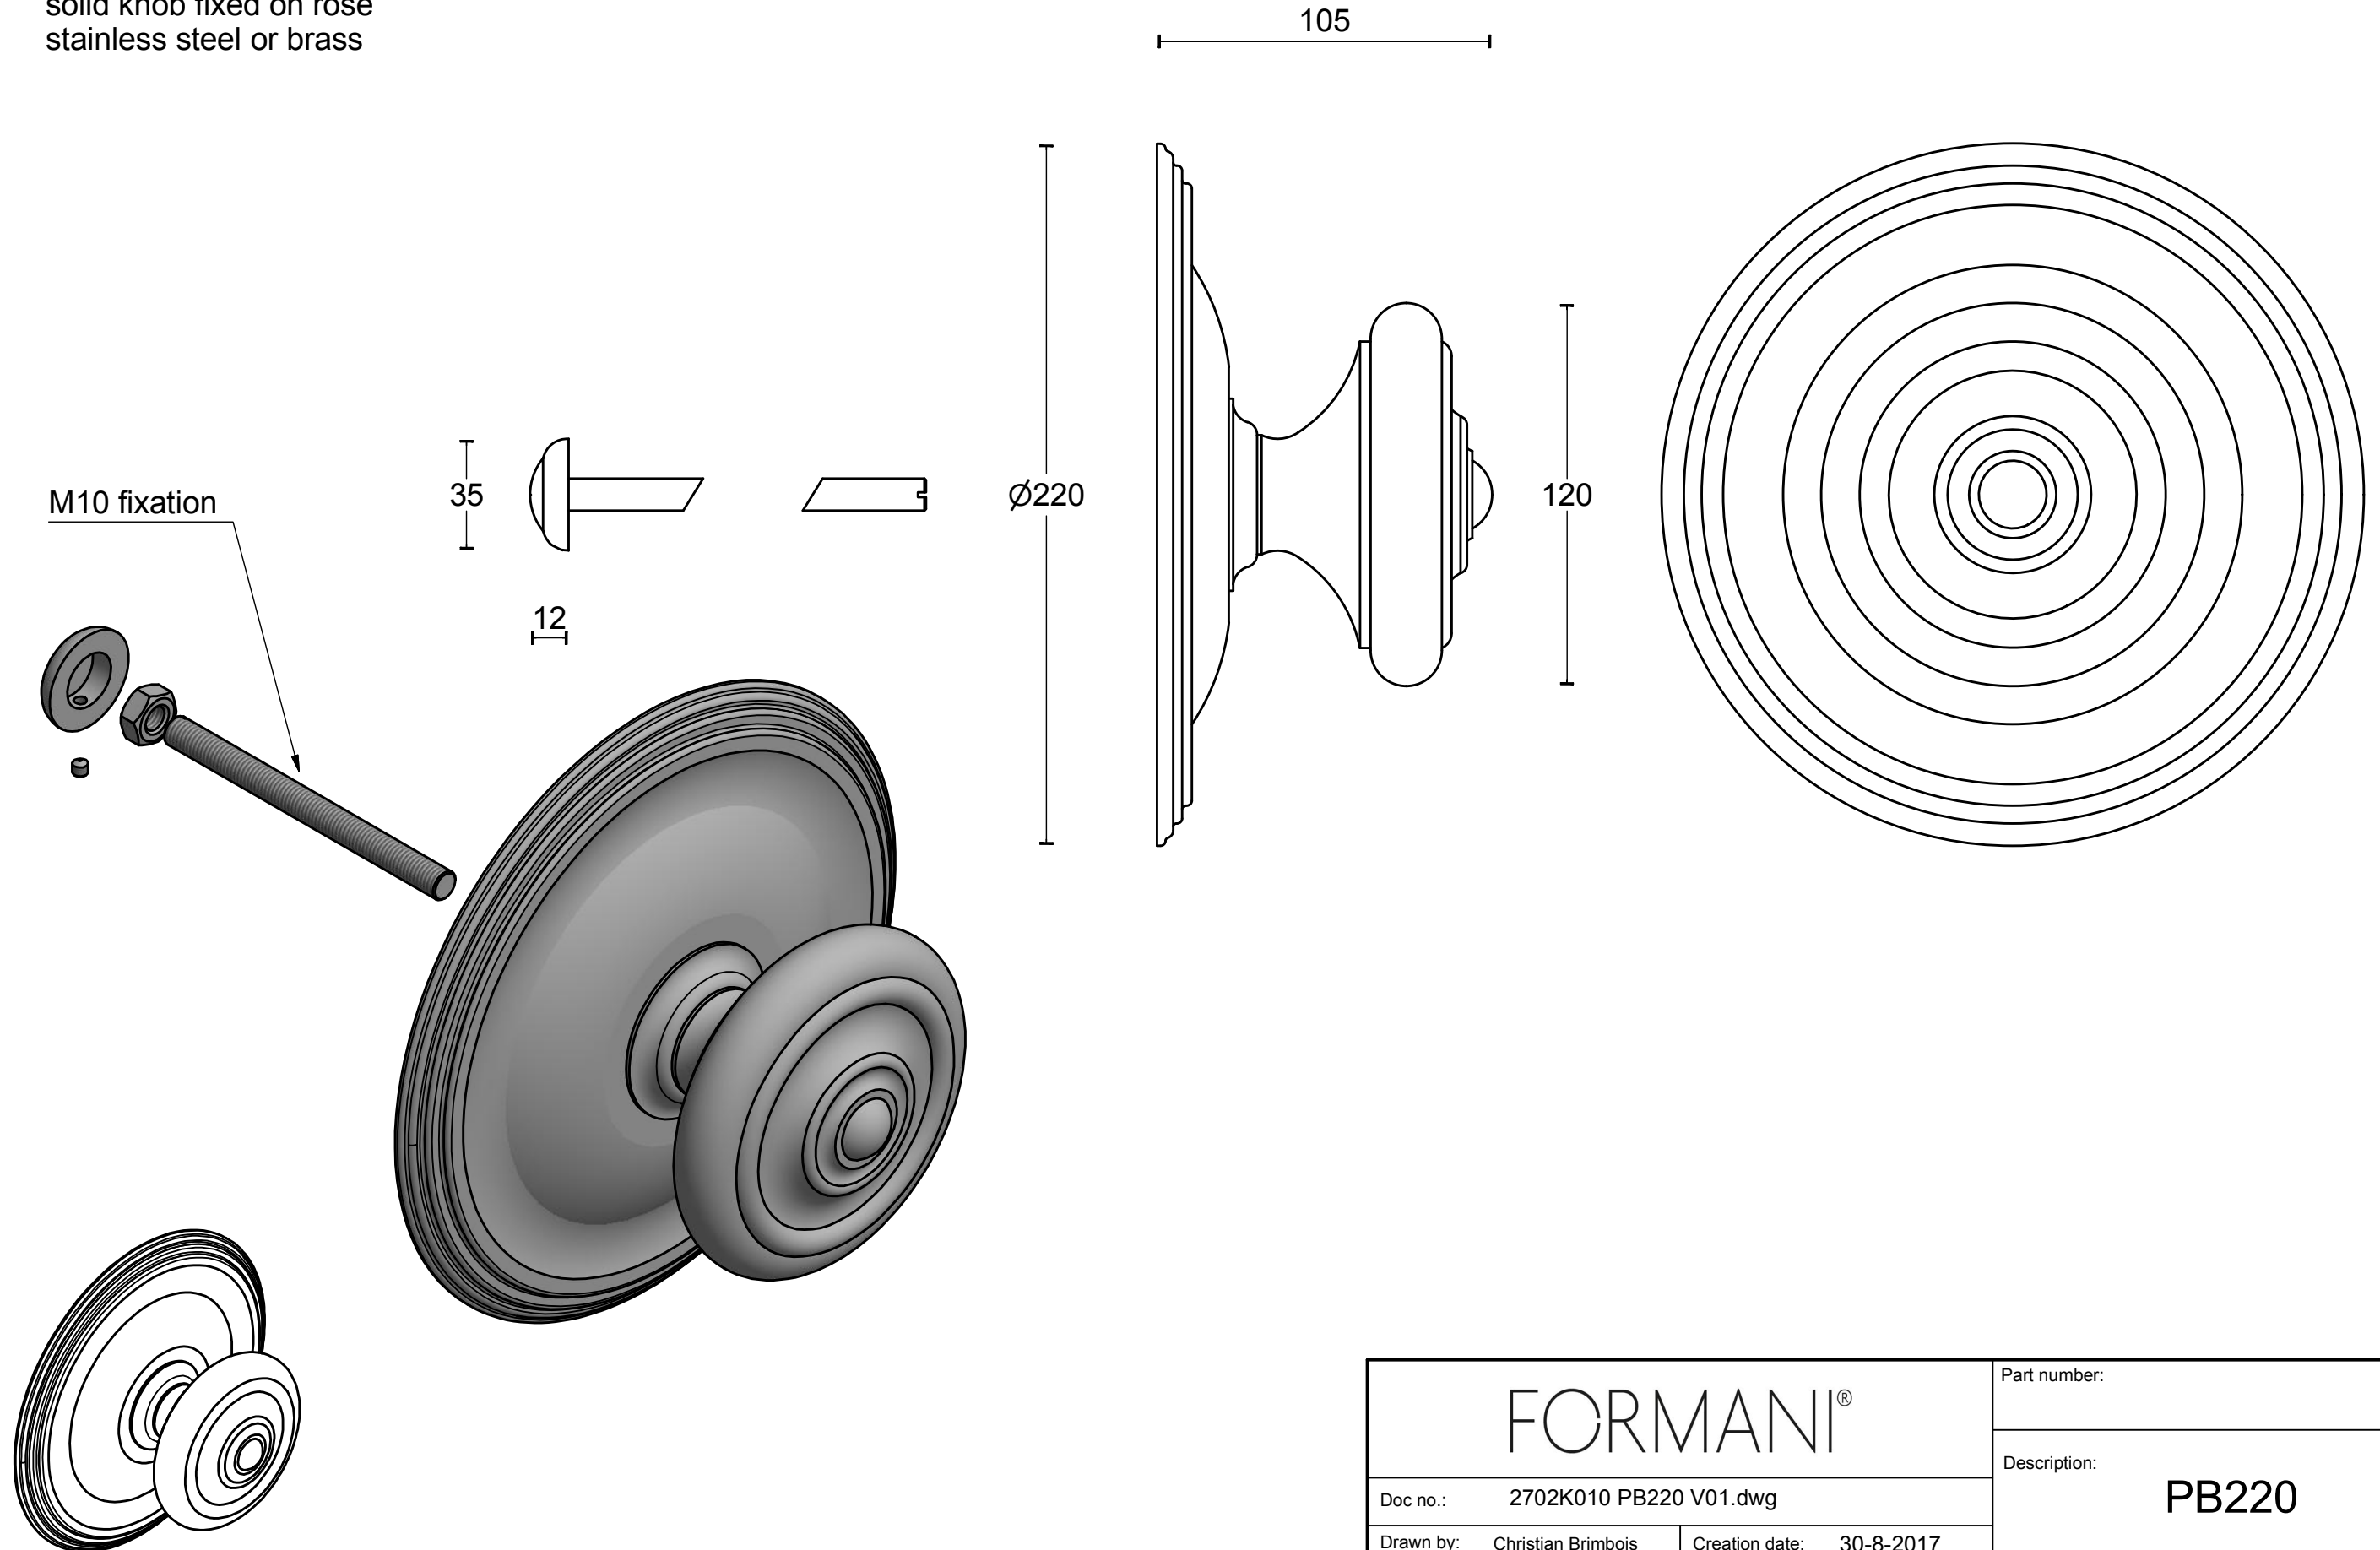

PB220

solid knob fixed on rose
stainless steel or brass

FORMANI®		Part number:	
		Description: PB220	
Doc no.: 2702K010 PB220 V01.dwg	Creation date: 30-8-2017		Format: A3
Drawn by: Christian Brimbois			
FORMANI HOLLAND B.V. EUROPALAAN 12 6199 AB MAASTRICHT-AIRPORT NL T +31 (0)43 308 90 00 INFO@FORMANI.COM FORMANI.COM			