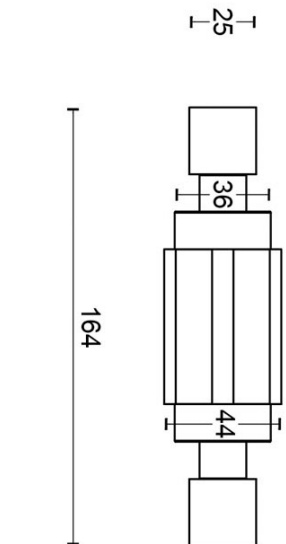

PB200

toilet roll holder

Product information

Code: 2706A020NMXX0

Finish: satin black

UNIT: Piece

Collection: ONE

Designer: Piet Boon

Finishes

- satin stainless steel
- satin black

PB200

toilet roll holder
stainless steel AISI 316

FORMANI®		Part number:
Doc no.:	2706A020 PB200 V02.dwg	Description:
Drawn by:	Christian Brimbois	PB200
Creation date:	5-9-2017	Format:
FORMANI HOLLAND B.V. - EUROPALAAN 12 6199 AB MAASTRICHT-AIRPORT NL - T +31 (0)43 308 90 00 INFO@FORMANI.COM FORMANI.COM		A3