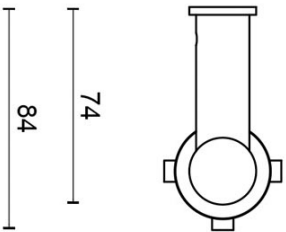

PB200

toilet roll holder

Product information

Code: 2706A020NMXX0

Finish: satin black

UNIT: Piece

Collection: ONE

Designer: Piet Boon

EAN code: 8718009281925

ONE by Piet Boon

The ONE series consists of door, window, and furniture fittings and is complemented by bathroom accessories such as soap dispensers and toilet brush holders, which serve to enrich spaces and create a harmonious whole.

Finishes

- satin stainless steel
- satin black

PB200

toilet roll holder
stainless steel AISI 316

FORMANI®		Part number:
Doc no.:	2706A020 PB200 V02.dwg	Description:
Drawn by:	Christian Brimbois	PB200
Creation date:	5-9-2017	Format:
FORMANI HOLLAND B.V. - EUROPALAAN 12 6199 AB MAASTRICHT-AIRPORT NL - T +31 (0)43 308 90 00 INFO@FORMANI.COM FORMANI.COM		A3