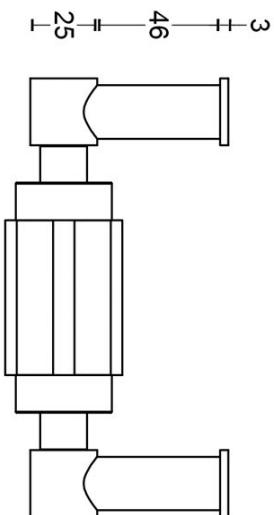

PB200

toilet roll holder

Product information

Code: 2706A020NMXX0

Finish: satin black

UNIT: Piece

Collection: ONE

Designer: Piet Boon

EAN code: 8718009281925

ONE by Piet Boon

The ONE series consists of door, window, and furniture fittings and is complemented by bathroom accessories such as soap dispensers and toilet brush holders, which serve to enrich spaces and create a harmonious whole.

Finishes

- satin stainless steel
- satin black

PB200

toilet roll holder
stainless steel AISI 316

FORMANI®		Part number:
Doc no.:	2706A020 PB200 V02.dwg	Description:
Drawn by:	Christian Brimbois	PB200
Creation date:	5-9-2017	Format:
FORMANI HOLLAND B.V. - EUROPALAAN 12 6199 AB MAASTRICHT-AIRPORT NL - T +31 (0)43 308 90 00 INFO@FORMANI.COM FORMANI.COM		A3