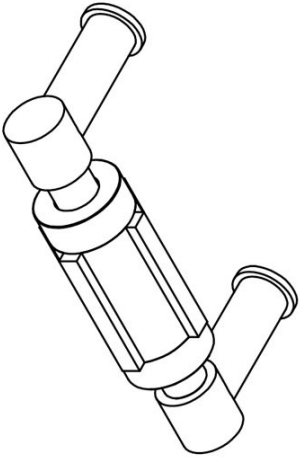

PB200

toilet roll holder

Product information

Code: 2706A020NMXX0

Finish: satin black

UNIT: Piece

Collection: ONE

Designer: Piet Boon

EAN code: 8718009281925

ONE by Piet Boon

The ONE series consists of door, window, and furniture fittings and is complemented by bathroom accessories such as soap dispensers and toilet brush holders, which serve to enrich spaces and create a harmonious whole.

Finishes

- satin stainless steel
- satin black

PB200

toilet roll holder
stainless steel AISI 316

FORMANI®		Part number:
Doc no.:	2706A020 PB200 V02.dwg	Description:
Drawn by:	Christian Brimbois	PB200
Creation date:	5-9-2017	Format:
FORMANI HOLLAND B.V. - EUROPALAAN 12 6199 AB MAASTRICHT-AIRPORT NL - T +31 (0)43 308 90 00 INFO@FORMANI.COM FORMANI.COM		A3