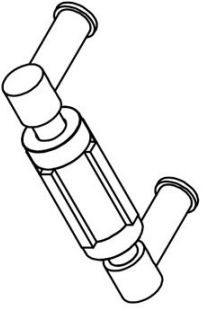

PB200

toilet roll holder

Product information

Code: 2706A020NMXX0

Finish: satin black

UNIT: Piece

Collection: ONE

Designer: Piet Boon

EAN code: 8718009281925

ONE by Piet Boon

The ONE series consists of door, window, and furniture fittings and is complemented by bathroom accessories such as soap dispensers and toilet brush holders, which serve to enrich spaces and create a harmonious whole.

Finishes

- satin stainless steel
- satin black

PB200

toilet roll holder
stainless steel AISI 316

FORMANI®		Part number:
Doc no.:	2706A020 PB200 V02.dwg	Description:
Drawn by:	Christian Brimbois	PB200
Creation date:	5-9-2017	Format:
FORMANI HOLLAND B.V. - EUROPALAAN 12 6199 AB MAASTRICHT-AIRPORT NL - T +31 (0)43 308 90 00 INFO@FORMANI.COM FORMANI.COM		A3