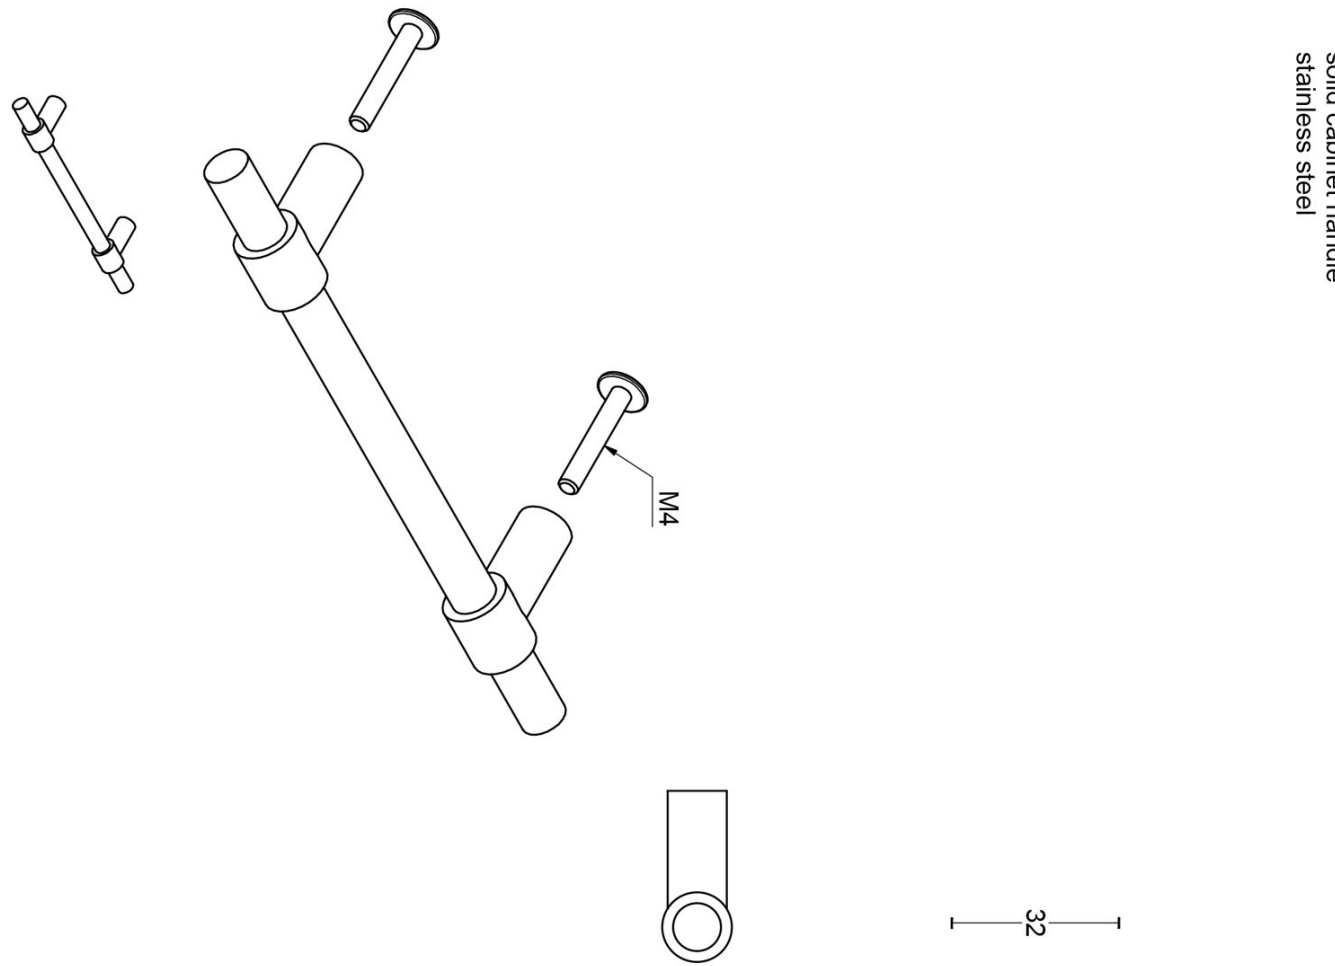

PB195/96

solid cabinet handle
stainless steel

FORMANI®		Part number:
Doc no.:	2704M001 PB195-96 V01.dwg	Description:
Drawn by:	Christian Brimbois	PB195/96
Creation date:	25-3-2013	Format:
Formani Holland B.V. · Amerikalaan 55 · 6199 AE Maastricht Airport · tel: +31 (0)43 308 90 00 · www.formani.nl · info@formani.nl		A3