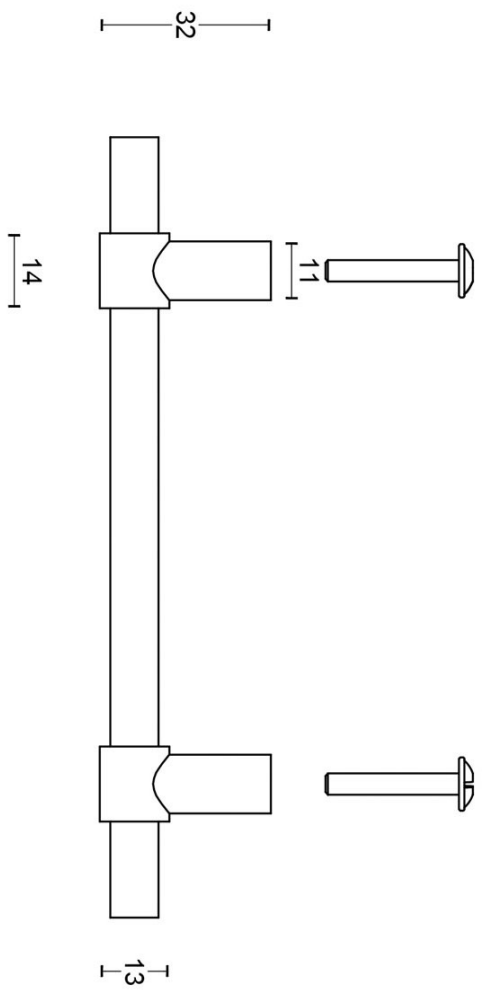

PB195/96

solid cabinet handle

Product information

Code: 2704M001INXX0

Finish: satin stainless steel

UNIT: Piece

Collection: ONE

Designer: Piet Boon

EAN code: 8718009164976

ONE by Piet Boon

The ONE series consists of door, window, and furniture fittings and is complemented by bathroom accessories such as soap dispensers and toilet brush holders, which serve to enrich spaces and create a harmonious whole.

Finishes

- satin stainless steel
- satin black
- bronze
- white
- PVD satin black
- PVD satin gold

PB195/96

solid cabinet handle
stainless steel

FORMANI®		Part number:
Doc no.:	2704M001 PB195-96 V01.dwg	Description:
Drawn by:	Christian Brimbois	PB195/96
Creation date:	25-3-2013	Format:
Formani Holland B.V. · Amerikalaan 55 · 6199 AE Maastricht Airport · tel: +31 (0)43 308 90 00 · www.formani.nl · info@formani.nl		A3