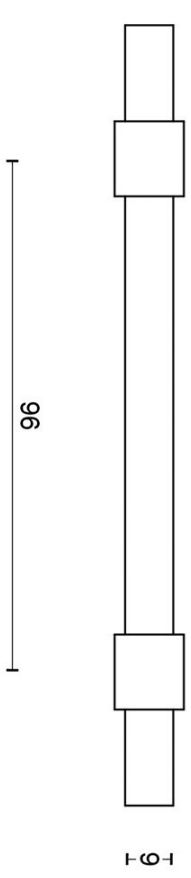

PB195/96

solid cabinet handle

Product information

Code: 2704M001INXX0

Finish: satin stainless steel

UNIT: Piece

Collection: ONE

Designer: Piet Boon

EAN code: 8718009164976

ONE by Piet Boon

The ONE series consists of door, window, and furniture fittings and is complemented by bathroom accessories such as soap dispensers and toilet brush holders, which serve to enrich spaces and create a harmonious whole.

Finishes

- satin stainless steel
- satin black
- bronze
- white
- PVD satin black
- PVD satin gold

PB195/96

solid cabinet handle
stainless steel

FORMANI®		Part number:
Doc no.:	2704M001 PB195-96 V01.dwg	Description:
Drawn by:	Christian Brimbois	PB195/96
Creation date:	25-3-2013	Format:
Formani Holland B.V. · Amerikalaan 55 · 6199 AE Maastricht Airport · tel: +31 (0)43 308 90 00 · www.formani.nl · info@formani.nl		A3