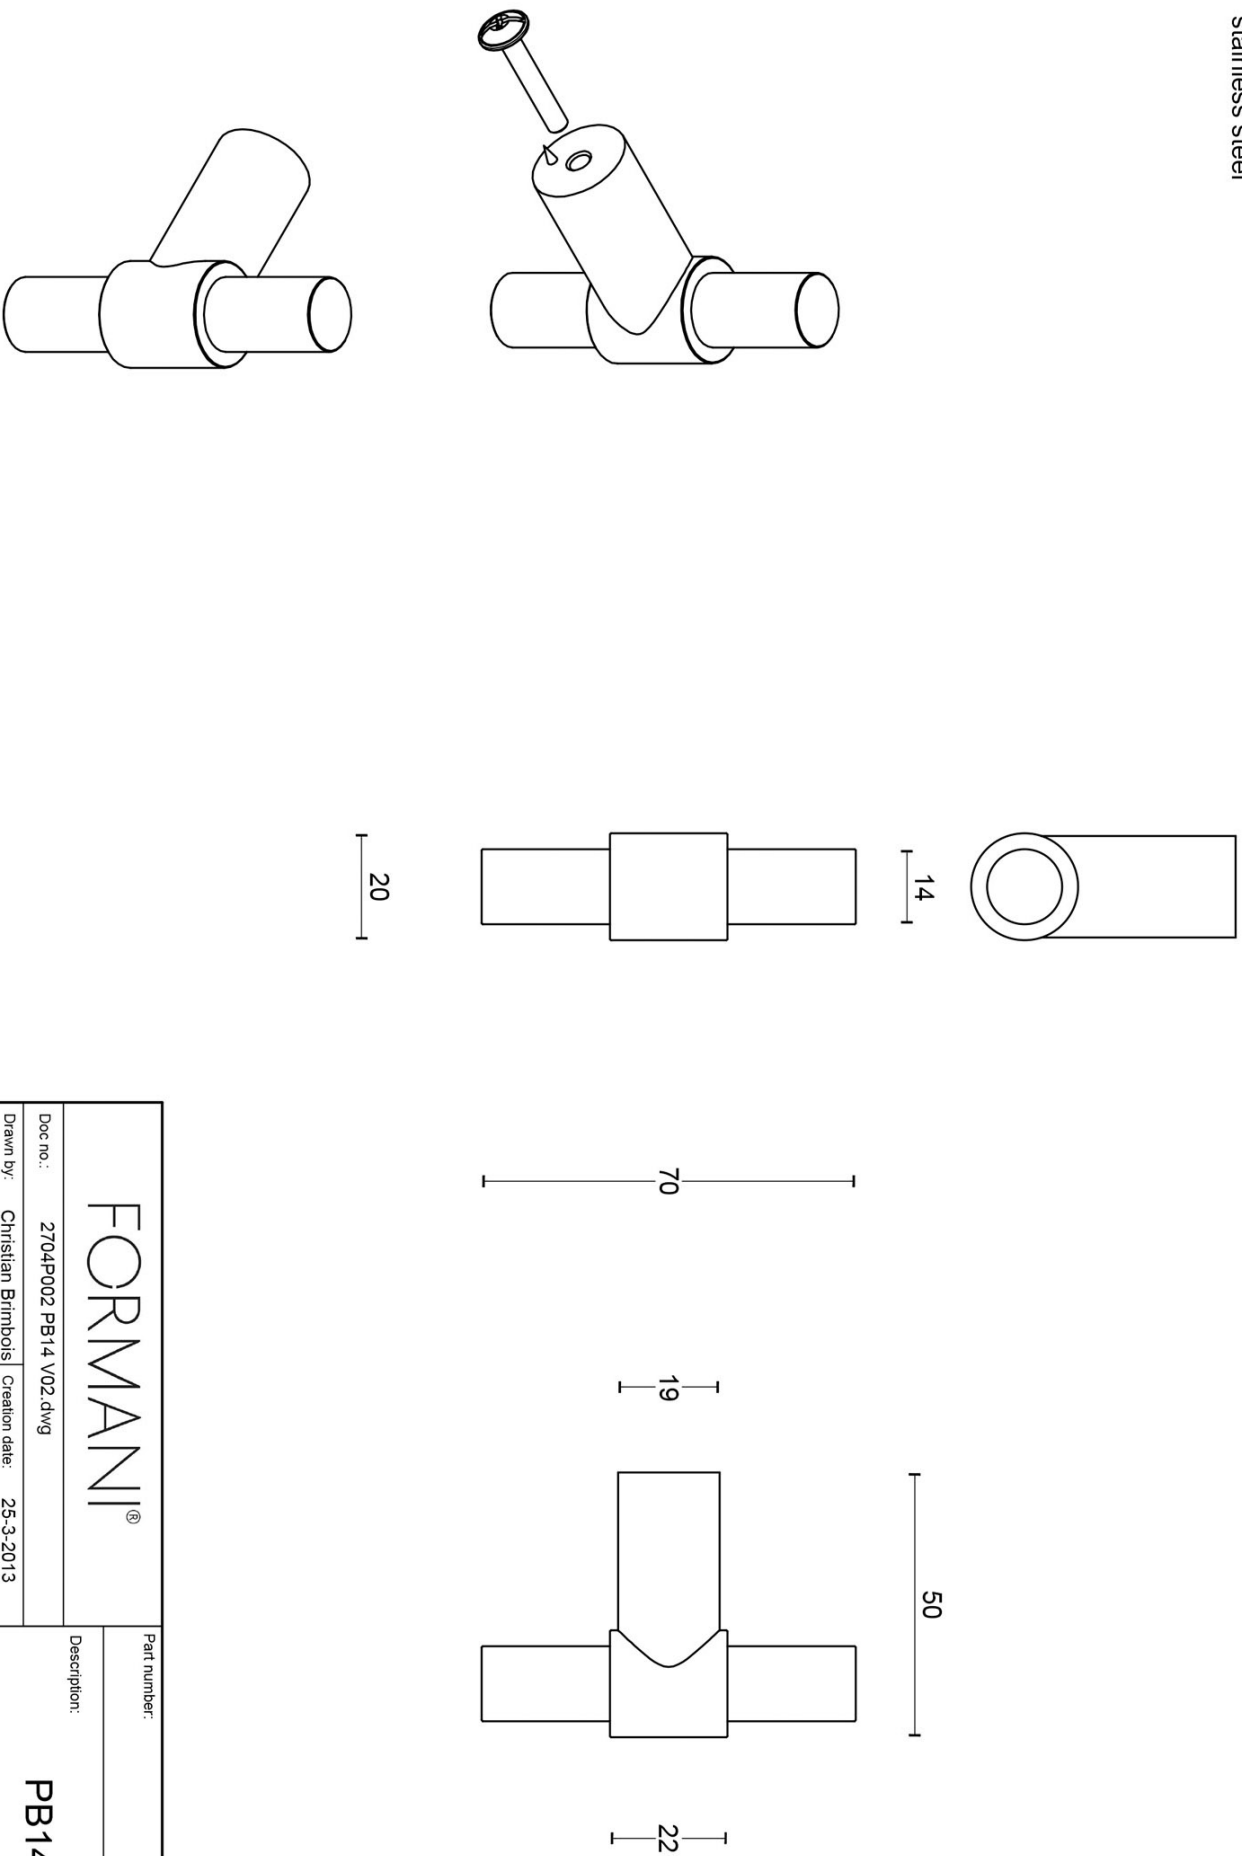

PB14

solid cabinet knob
stainless steel

FORMANI®		Part number:	
Doc no.: 2704P002 PB14 V02.dwg		Description:	
Drawn by: Christian Brinbois		PB14	
Creation date: 25-3-2013		Format: A3	
Formani Holland B.V. · Amerikalaan 55 · 6199 AE Maastricht Airport · tel: +31 (0)43 308 90 00 · www.formani.nl · info@formani.nl