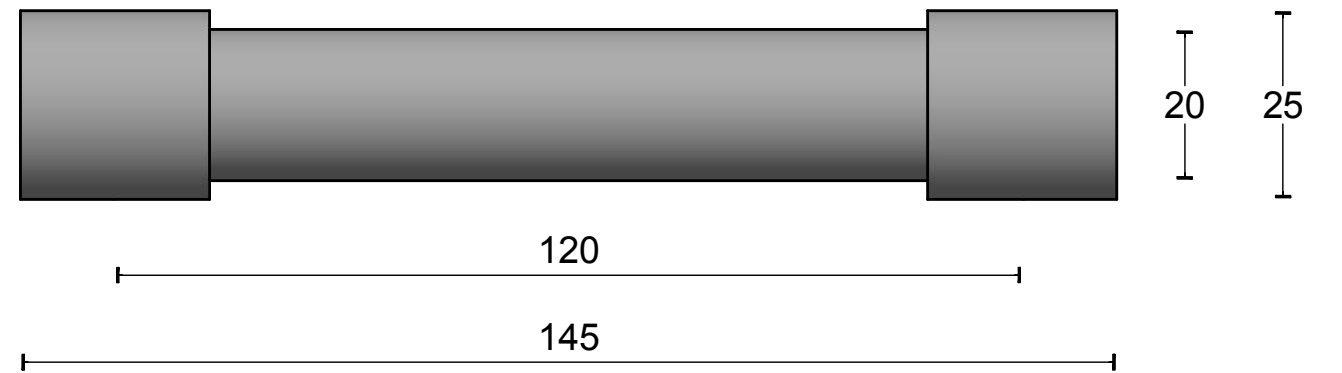

# PB120

solid pull handle  
concealed fixing  
stainless steel

FORMANI®		Part number:	
		Description:	
Doc no.: 2701G010 PB120 V02.dwg	PB120		Format:
Drawn by: Christian Brimbois   Creation date: 17-5-2016			A3
FORMANI HOLLAND B.V. EUROPALAAN 12 6199 AB MAASTRICHT-AIRPORT NL T +31 (0)43 308 90 00 INFO@FORMANI.COM FORMANI.COM			