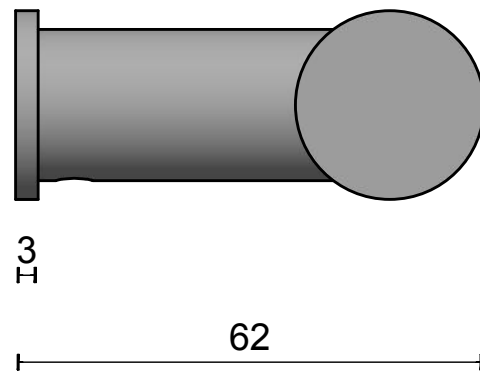

# PB120

solid pull handle  
concealed fixing  
stainless steel

FORMANI®		Part number:	
		Description:	
Doc no.: 2701G010 PB120 V02.dwg	PB120		Format:
Drawn by: Christian Brimbois   Creation date: 17-5-2016			A3
FORMANI HOLLAND B.V. EUROPALAAN 12 6199 AB MAASTRICHT-AIRPORT NL T +31 (0)43 308 90 00 INFO@FORMANI.COM FORMANI.COM			