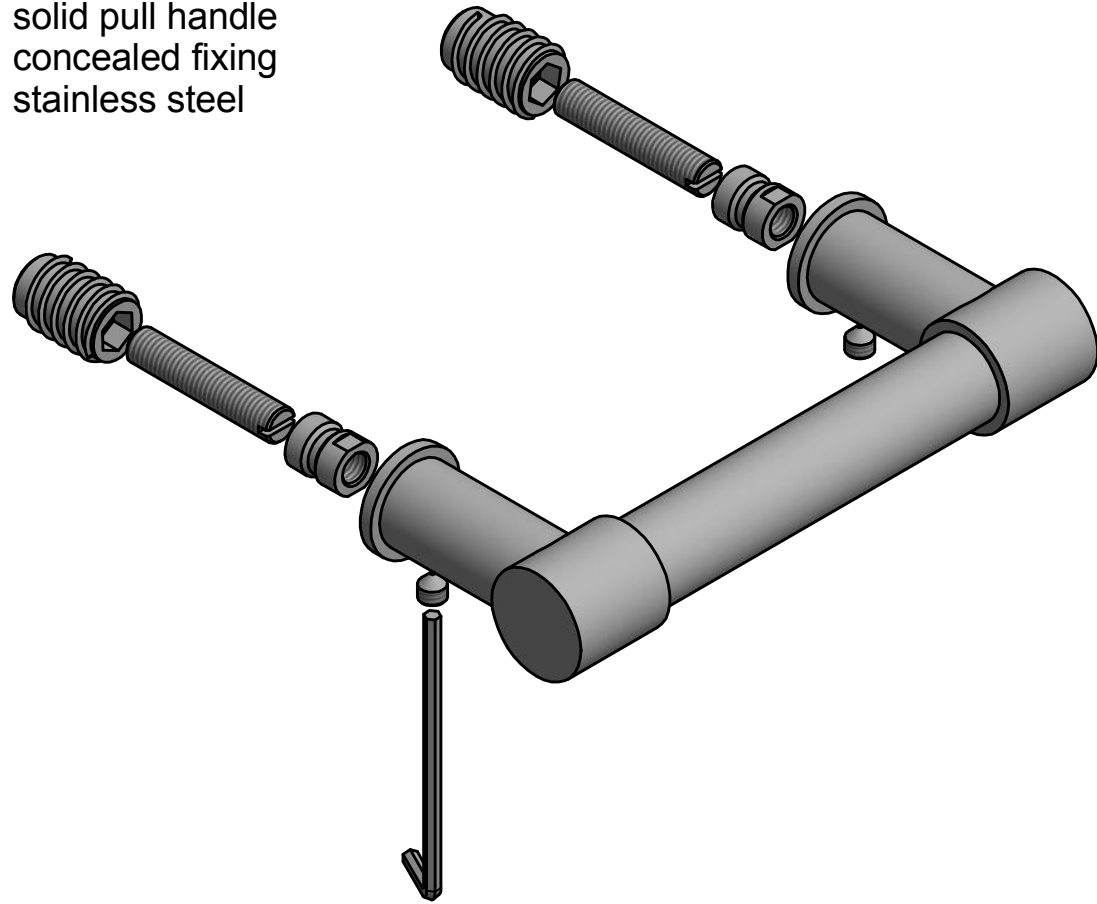

# PB120

solid pull handle  
concealed fixing  
stainless steel

FORMANI®		Part number:	
		Description:	
Doc no.: 2701G010 PB120 V02.dwg	PB120		Format:
Drawn by: Christian Brimbois   Creation date: 17-5-2016			A3
FORMANI HOLLAND B.V. EUROPALAAN 12 6199 AB MAASTRICHT-AIRPORT NL T +31 (0)43 308 90 00 INFO@FORMANI.COM FORMANI.COM			