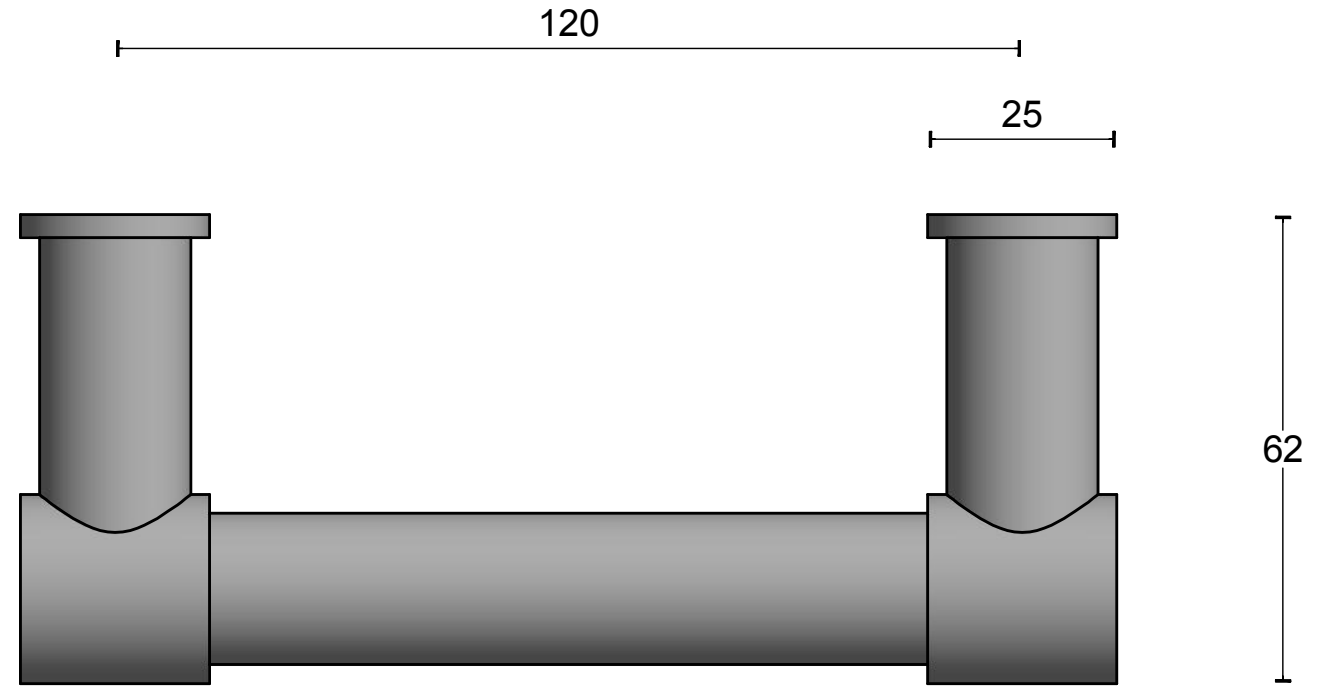

# PB120

solid pull handle  
concealed fixing  
stainless steel

FORMANI®		Part number:	
		Description:	
Doc no.: 2701G010 PB120 V02.dwg	PB120		Format:
Drawn by: Christian Brimbois   Creation date: 17-5-2016			A3
FORMANI HOLLAND B.V. EUROPALAAN 12 6199 AB MAASTRICHT-AIRPORT NL T +31 (0)43 308 90 00 INFO@FORMANI.COM FORMANI.COM			