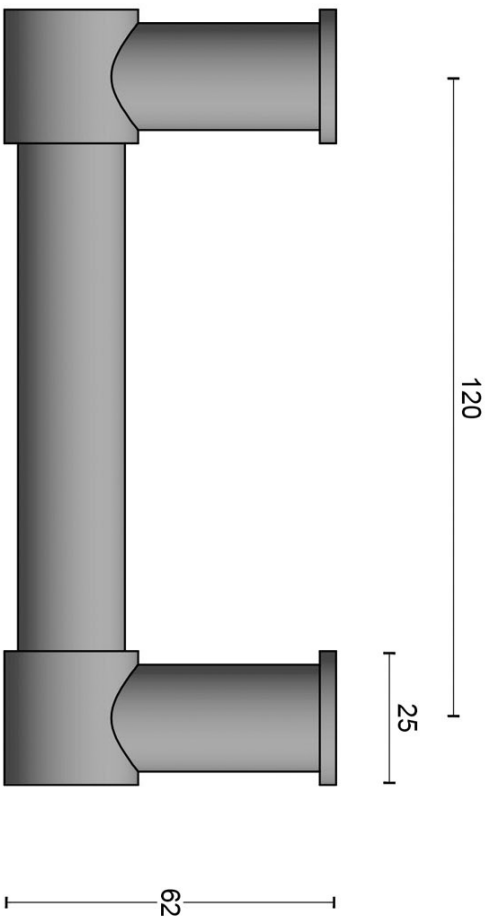

PB120

solid window handle

Product information

Code: 2701G010INXX0

Finish: satin stainless steel

UNIT: Piece

Collection: ONE

Designer: Piet Boon

EAN code: 8718009310861

ONE by Piet Boon

The ONE series consists of door, window, and furniture fittings and is complemented by bathroom accessories such as soap dispensers and toilet brush holders, which serve to enrich spaces and create a harmonious whole.

Finishes

- satin stainless steel
- satin black
- bronze
- white

PB120

solid pull handle
concealed fixing
stainless steel

| | | |
|--|------------------------|--------------|
| FORMANI® | | Part number: |
| Doc no.: | 2701G010 PB120 V02.dwg | Description: |
| Drawn by: | Christian Brimbois | PB120 |
| Creation date: | 17-5-2016 | Format: |
| FORMANI HOLLAND B.V. - EUROPALAAN 12 6199 AB MAASTRICHT-AIRPORT NL T. +31 (0)43 308 90 00 INFO@FORMANI.COM FORMANI.COM | | A3 |