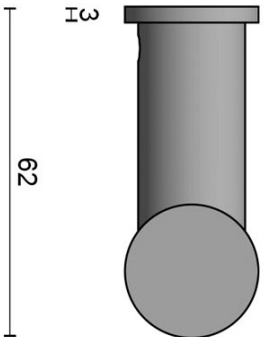

PB120

solid window handle

Product information

Code: 2701G010INXX0

Finish: satin stainless steel

UNIT: Piece

Collection: ONE

Designer: Piet Boon

EAN code: 8718009310861

ONE by Piet Boon

The ONE series consists of door, window, and furniture fittings and is complemented by bathroom accessories such as soap dispensers and toilet brush holders, which serve to enrich spaces and create a harmonious whole.

Finishes

- satin stainless steel
- satin black
- bronze
- white

PB120

solid pull handle
concealed fixing
stainless steel

| | | |
|--|------------------------|--------------|
| FORMANI® | | Part number: |
| Doc no.: | 2701G010 PB120 V02.dwg | Description: |
| Drawn by: | Christian Brimbois | PB120 |
| Creation date: | 17-5-2016 | Format: |
| FORMANI HOLLAND B.V. - EUROPALAAN 12 6199 AB MAASTRICHT-AIRPORT NL T. +31 (0)43 308 90 00 INFO@FORMANI.COM FORMANI.COM | | A3 |