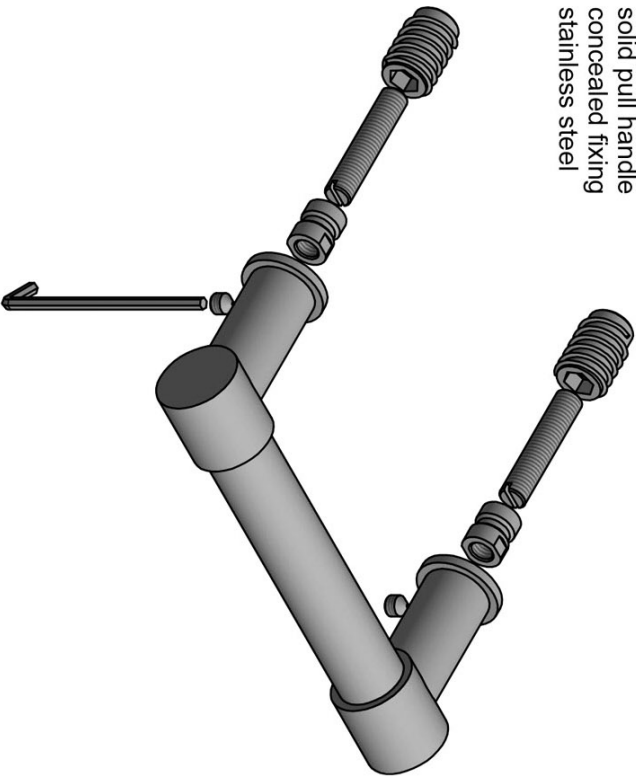

PB120

solid window handle

Product information

Code: 2701G010INXX0

Finish: satin stainless steel

UNIT: Piece

Collection: ONE

Designer: Piet Boon

EAN code: 8718009310861

ONE by Piet Boon

The ONE series consists of door, window, and furniture fittings and is complemented by bathroom accessories such as soap dispensers and toilet brush holders, which serve to enrich spaces and create a harmonious whole.

Finishes

- satin stainless steel
- satin black
- bronze
- white

PB120

solid pull handle
concealed fixing
stainless steel

| | | |
|--|------------------------|--------------|
| FORMANI® | | Part number: |
| Doc no.: | 2701G010 PB120 V02.dwg | Description: |
| Drawn by: | Christian Brimbois | PB120 |
| Creation date: | 17-5-2016 | Format: |
| FORMANI HOLLAND B.V. - EUROPALAAN 12 6199 AB MAASTRICHT-AIRPORT NL T. +31 (0)43 308 90 00 INFO@FORMANI.COM FORMANI.COM | | A3 |