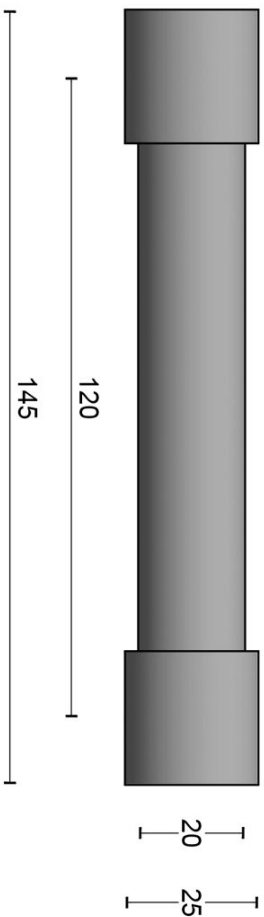

PB120

solid window handle

Product information

Code: 2701G010INXX0

Finish: satin stainless steel

UNIT: Piece

Collection: ONE

Designer: Piet Boon

EAN code: 8718009310861

ONE by Piet Boon

The ONE series consists of door, window, and furniture fittings and is complemented by bathroom accessories such as soap dispensers and toilet brush holders, which serve to enrich spaces and create a harmonious whole.

Finishes

- satin stainless steel
- satin black
- bronze
- white

PB120

solid pull handle
concealed fixing
stainless steel

| | | |
|--|------------------------|--------------|
| FORMANI® | | Part number: |
| Doc no.: | 2701G010 PB120 V02.dwg | Description: |
| Drawn by: | Christian Brimbois | PB120 |
| Creation date: | 17-5-2016 | Format: |
| FORMANI HOLLAND B.V. - EUROPALAAN 12 6199 AB MAASTRICHT-AIRPORT NL T. +31 (0)43 308 90 00 INFO@FORMANI.COM FORMANI.COM | | A3 |