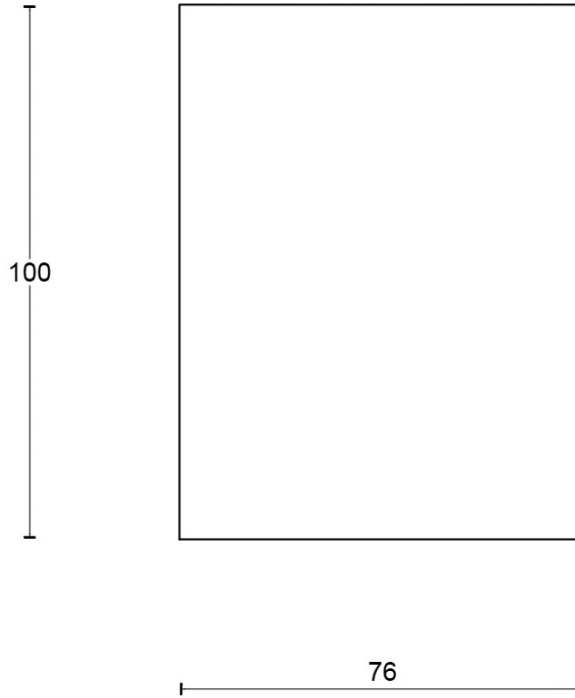

PB100

toothbrush holder
free standing
stainless steel AISI 316

FORMANI®		Part number:	
		Description: PB100	
Doc no.: 2706A052 PB100 V02.dwg	Creation date: 5-9-2017		Format: A3
Drawn by: Christian Brimbois			
FORMANI HOLLAND B.V. EUROPALAAN 12 6199 AB MAASTRICHT-AIRPORT NL T +31 (0)43 308 90 00 INFO@FORMANI.COM FORMANI.COM