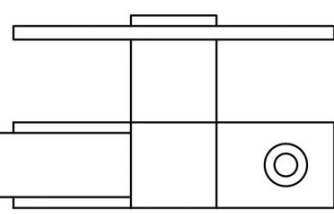

PB-RB

casement fastener
stainless steel

18

16

42

42

16

60

4

12

122

FORMANI®

Part number:

Description:

PB-RB

Format:

A3

Doc no.: 2703R001 PB-RB V02.dwg

Drawn by: Christian Brimbois Creation date: 22-3-2013

Formani Holland B.V. · Amerikalaan 55 · 6199 AE Maastricht Airport · tel: +31 (0)43 308 90 00 · www.formani.nl · info@formani.nl