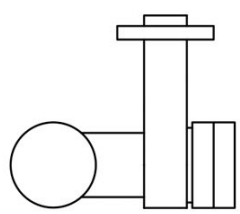

PB-RB

casement fastener
stainless steel

18

16

42