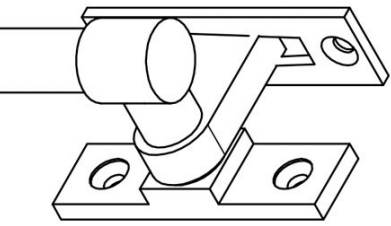

122

FORMANI®

Part number:

Description:

PB-RB

Format:

A3

Doc no.: 2703R001 PB-RB V02.dwg

Drawn by: Christian Brimbois Creation date: 22-3-2013

Formani Holland B.V. · Amerikalaan 55 · 6199 AE Maastricht Airport · tel: +31 (0)43 308 90 00 · www.formani.nl · info@formani.nl