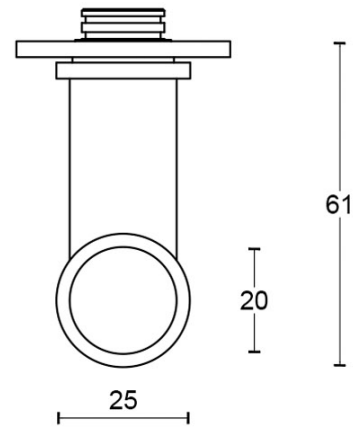

## PBT20XLP236SFC

solid unsprung door handle on blind plate

### Finishes

- satin stainless steel
- satin black
- white
- bronze

3  
H

3  
H

<h1>FORMANI®</h1>		Part number:	
		Description:	
Doc no.: 2701D013 PBT20XLP236SFC V01.dwg		<b>A3</b>	
Drawn by: Christian Brimbois	Creation date: 6-9-2017		
FORMANI HOLLAND B.V. EUROPALAAN 12 6199 AB MAASTRICHT-AIRPORT NL T +31 (0)43 308 90 00 INFO@FORMANI.COM FORMANI.COM			