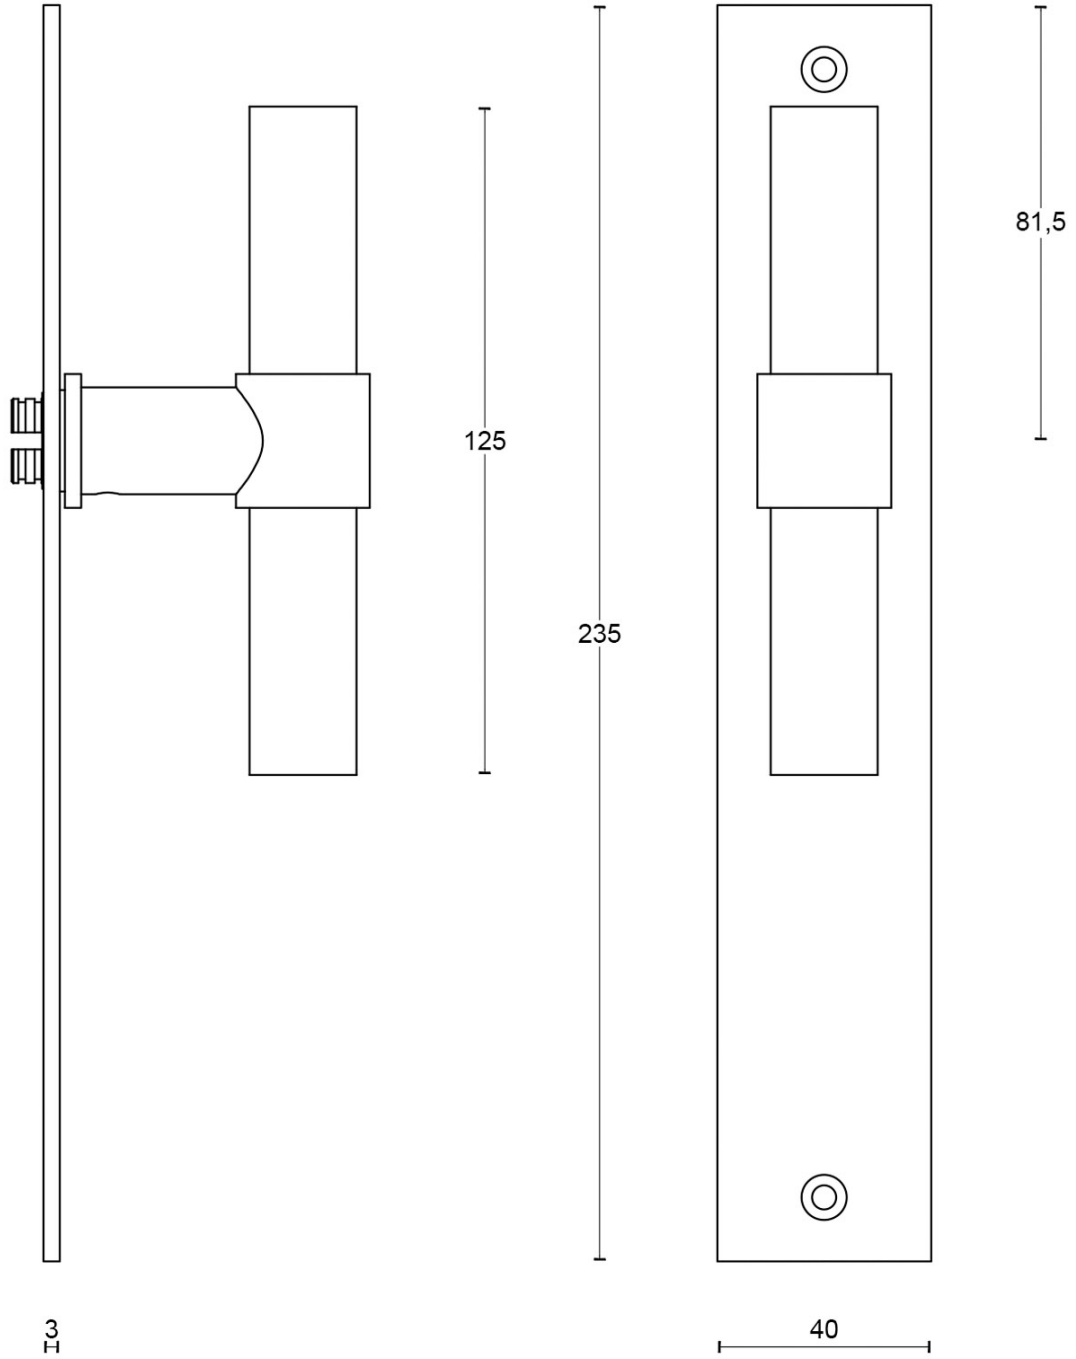

3
H

3
H

FORMANI®		Part number:	
		Description:	
Doc no.: 2701D013 PBT20XLP236SFC V01.dwg		A3	
Drawn by: Christian Brimbois	Creation date: 6-9-2017		
FORMANI HOLLAND B.V. EUROPALAAN 12 6199 AB MAASTRICHT-AIRPORT NL T +31 (0)43 308 90 00 INFO@FORMANI.COM FORMANI.COM