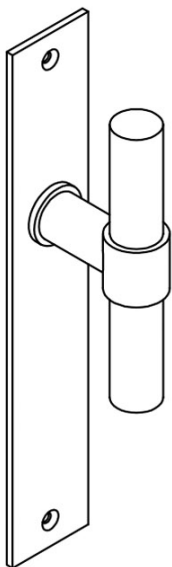

## PBT20XLP236SFC

solid unsprung door handle on blind plate

### Product information

Code: 2701D013INXX0F

Finish: satin stainless steel

UNIT: Pair

Collection: ONE

Designer: Piet Boon

EAN code: 8718009211830

### ONE by Piet Boon

The ONE series consists of door, window, and furniture fittings and is complemented by bathroom accessories such as soap dispensers and toilet brush holders, which serve to enrich spaces and create a harmonious whole.

### Finishes

- satin stainless steel
- satin black
- white
- bronze

3  
H

3  
H

<h1>FORMANI®</h1>		Part number:	
		Description:	
Doc no.: 2701D013 PBT20XLP236SFC V01.dwg		<b>A3</b>	
Drawn by: Christian Brimbois	Creation date: 6-9-2017		
FORMANI HOLLAND B.V. EUROPALAAN 12 6199 AB MAASTRICHT-AIRPORT NL T +31 (0)43 308 90 00 INFO@FORMANI.COM FORMANI.COM			