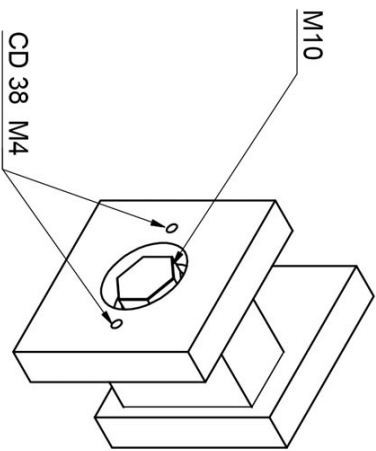

## LSQ60V

solid front door knob fixed on rose

### SQUARE by Formani

The SQUARE series is a total concept collection consisting of door, window, and furniture fittings.

# LSQ60V

solid front door knob  
fixed on rose  
stainless steel

<p><b>FORMANI®</b></p>		Part number:	
		<p>LSQ60V</p>	
Doc no.:		Description:	
<p>1502K020 LSQ60V V01.dwg</p>		<p>LSQ60V</p>	
Drawn by:		Format:	
<p>Christian Brimbois</p>		<p>A3</p>	
Creation date:		FORMANI HOLLAND B.V. - EUROPALAAN 12 6199 AB MAASTRICHT-AIRPORT NL T +31 (0)43 308 90 00 INFO@FORMANI.COM FORMANI.COM	
<p>27-11-2014</p>			