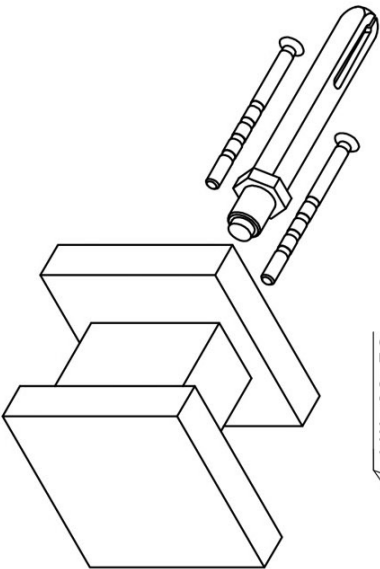

## LSQ60V

solid front door knob fixed on rose

### SQUARE by Formani

The SQUARE series is a total concept collection consisting of door, window, and furniture fittings.

# LSQ60V

solid front door knob  
fixed on rose  
stainless steel

<p><b>FORMANI®</b></p>		Part number:	
		<p>LSQ60V</p>	
Doc no.:		Description:	
<p>1502K020 LSQ60V V01.dwg</p>		<p>LSQ60V</p>	
Drawn by:		Format:	
<p>Christian Brimbois</p>		<p>A3</p>	
Creation date:		FORMANI HOLLAND B.V. - EUROPALAAN 12 6199 AB MAASTRICHT-AIRPORT NL T +31 (0)43 308 90 00 INFO@FORMANI.COM FORMANI.COM	
<p>27-11-2014</p>			