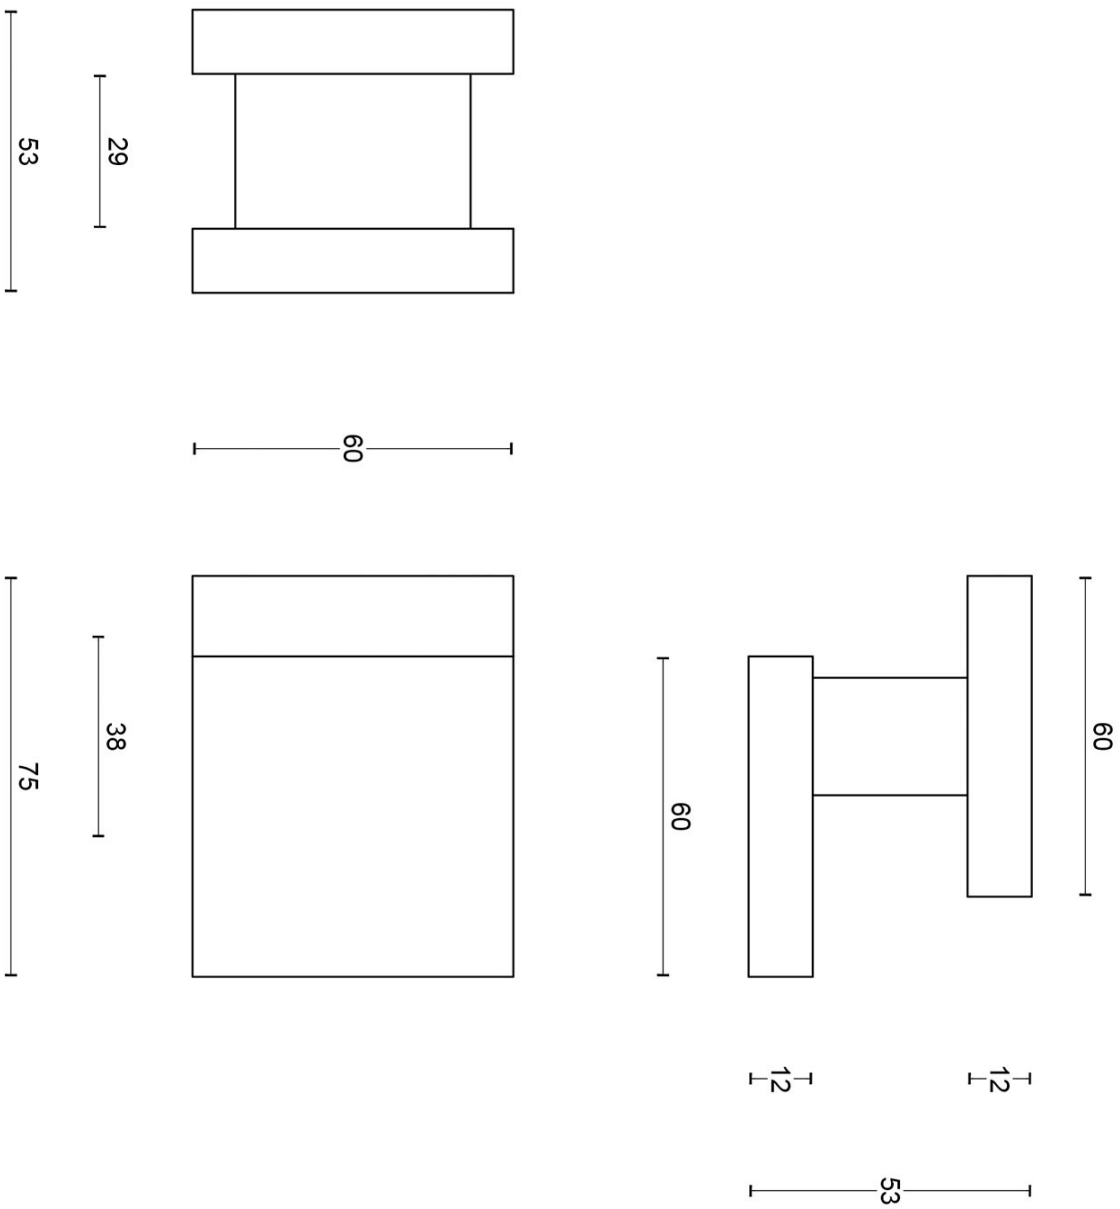

LSQ60V

solid front door knob
fixed on rose
stainless steel

FORMANI®		Part number:	
		LSQ60V	
Doc no.:		Description:	
1502K020 LSQ60V V01.dwg		LSQ60V	
Drawn by:		Format:	
Christian Brimbois		A3	
Creation date:		FORMANI HOLLAND B.V. - EUROPALAAN 12 6199 AB MAASTRICHT-AIRPORT NL T +31 (0)43 308 90 00 INFO@FORMANI.COM FORMANI.COM	
27-11-2014