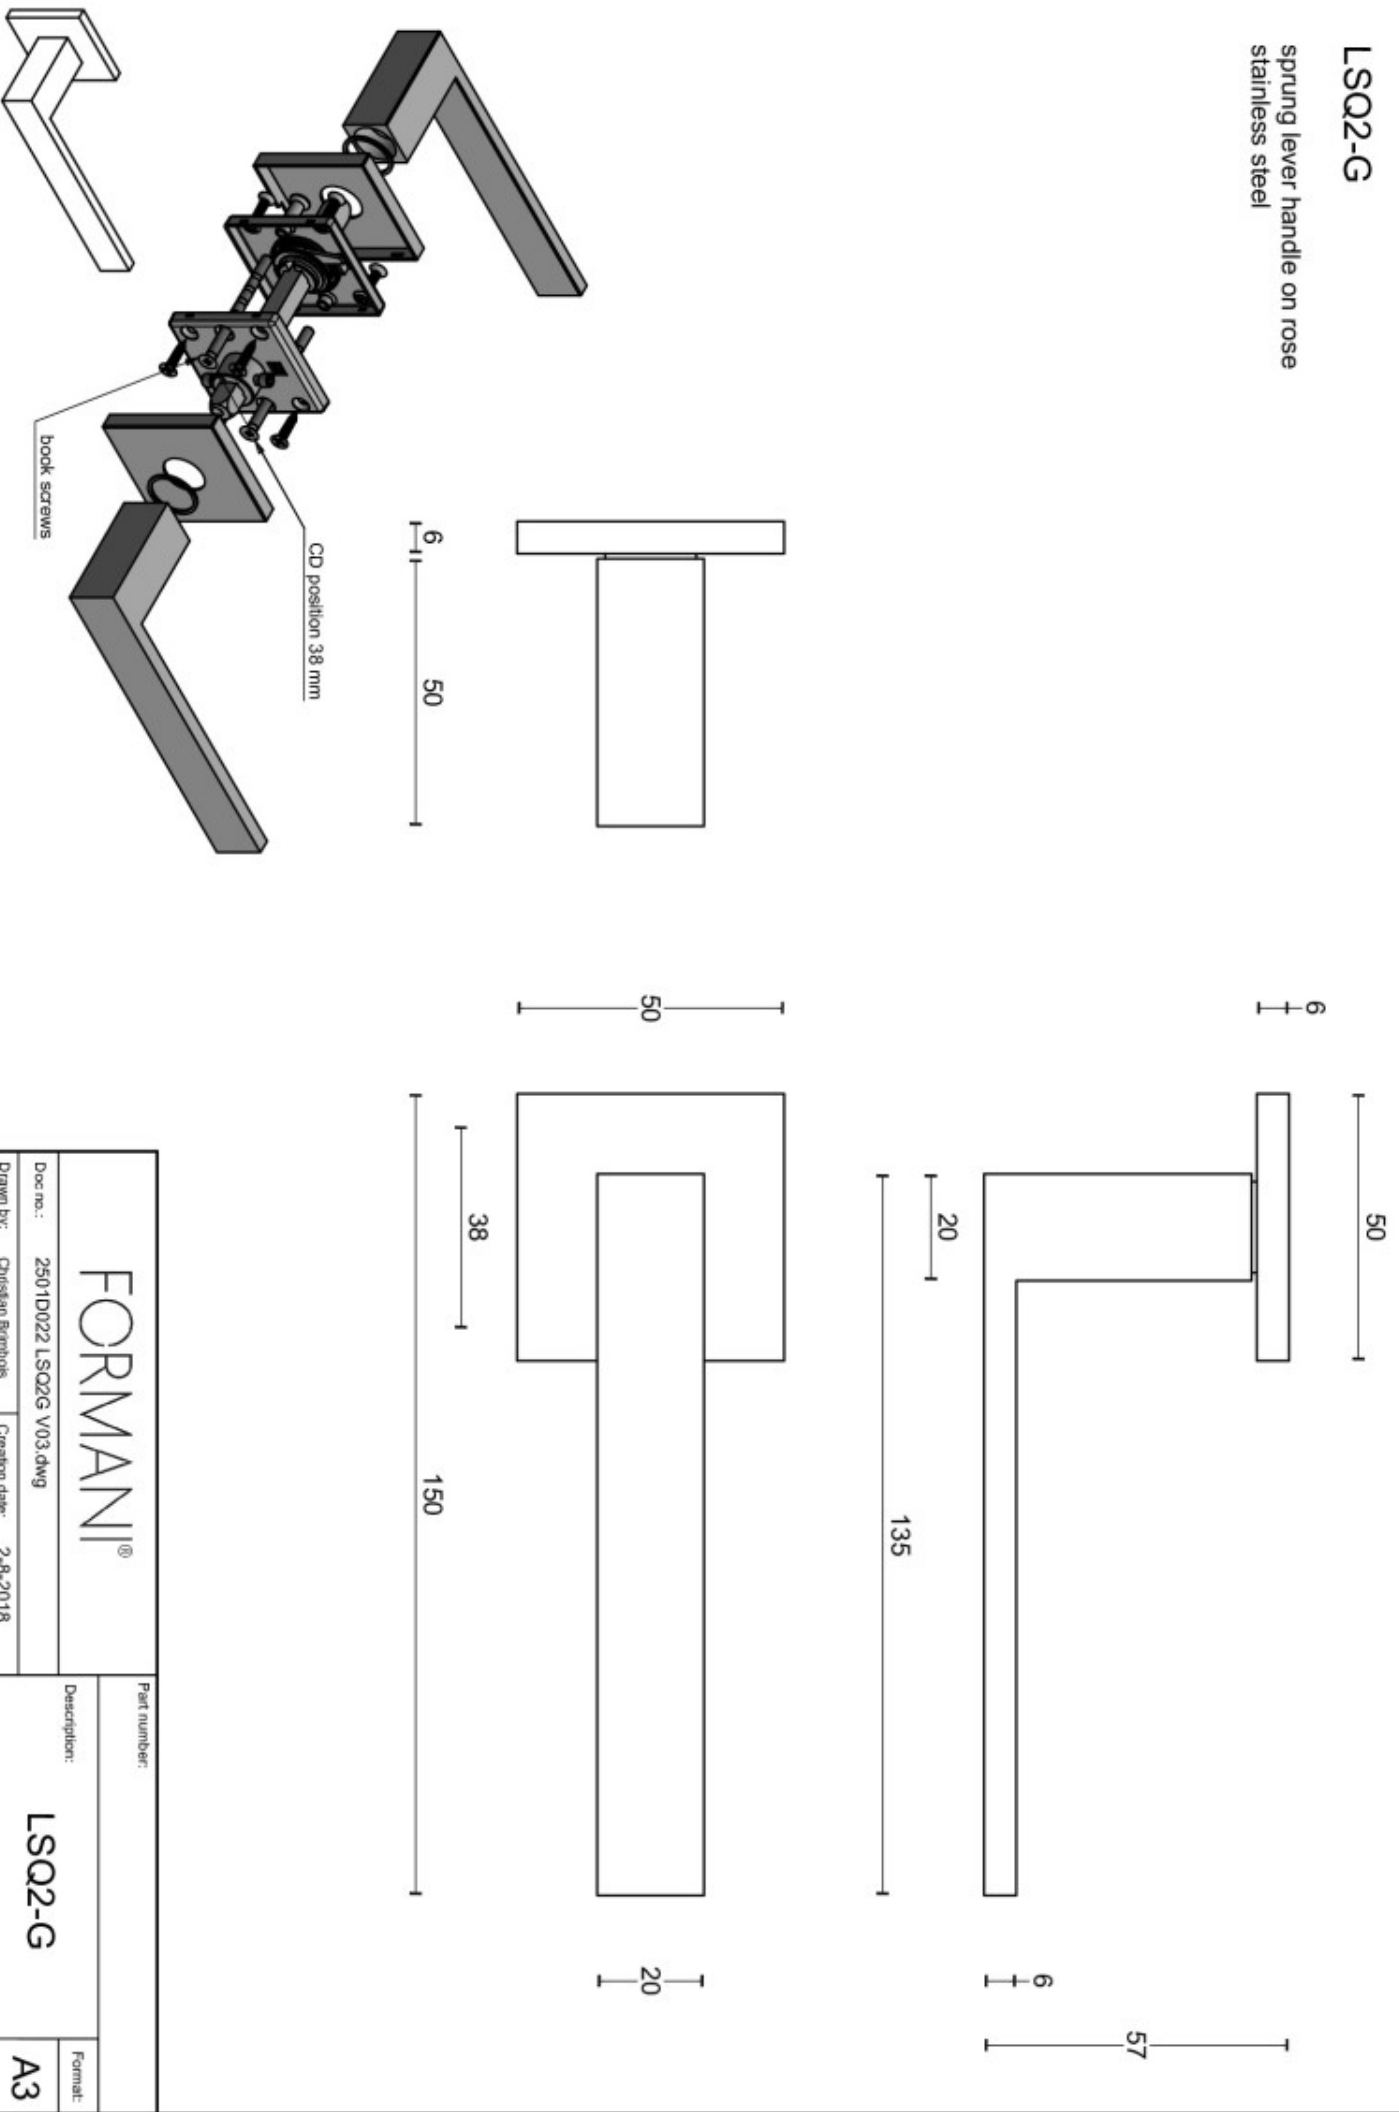

LSQ2-G

solid sprung door handle on rose

Product information

Code: 2501D022INXX0

Finish: satin stainless steel

UNIT: Pair

Collection: SQUARE

Designer: Formani

EAN code: 8718009141038

SQUARE by Formani

The SQUARE series is a total concept collection consisting of door, window, and furniture fittings.

Finishes

- satin stainless steel
- satin black

LSQ2-G

sprung lever handle on rose
stainless steel

		Part number:	LSQ2-G	Format: A3
		Description:		
Doc no.:	2501D022 LSQ2G V03.dwg			
Drawn by:	Christian Bernhofs	Creation date:	2-8-2018	
FORMANI HOLLAND B.V. · EUROPEALAAN 12 · 6199 AB MAASTRICHT-AIRPORT NL · T +31 (0)43 308 90 00 INFO@FORMANI.COM FORMANI.COM				

SQUARE

by Formani

The **SQUARE** series' minimalistic design is a eulogy to the perfection of square and rectangular shapes. While the series is simplistic, its finer details are what make it truly unique. All the products have a bold and well-defined look, but their chamfered edges make them wonderfully tactile. The late Jan des Bouvrie, founding father of Dutch design, contributed to the series and imparted the final touches by adding smooth lines to the **SQUARE** design, accentuating the major elements. Each product of the series is made of solid materials and is manually tested for 100% straightness using a variety of tools and templates. Square has to be square, after all. This well-established series is the most comprehensive total concept range - including door, window and furniture fittings - featuring the largest number of products. One can recognize a Jan des Bouvrie by the smooth lines that emphasize the major elements of the lever handle and complete the design.