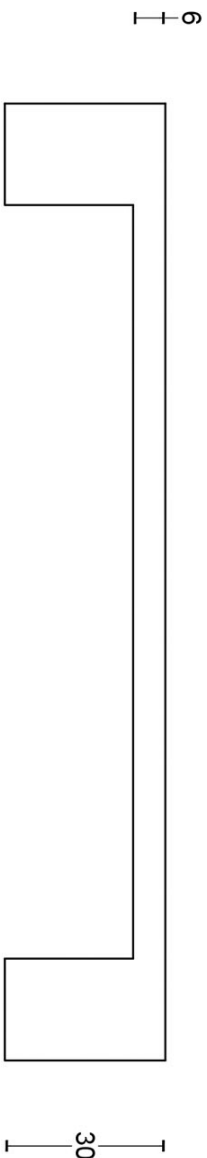

LSQ140/160

solid cabinet handle

Product information

Code: 2504M004INXX0

Finish: satin stainless steel

UNIT: Piece

Collection: SQUARE

Designer: Formani

EAN code: 8718009114773

SQUARE by Formani

The SQUARE series is a total concept collection consisting of door, window, and furniture fittings.

Finishes

- satin stainless steel

cabinet handle

LSQ140/160 stainless steel

FORMANI		Part number:	2504M004 LSQ140 160 V00	
Doc no.:	2504M004 LSQ140 160 V00.dwg	Description:	LSQ140/160	
Drawn by:	Christian	Creation date:	6-6-2011	Format:
Formani Holland B.V. · Amerikalaan 55 · 6199 AE Maastricht Airport · tel: +31 (0)43 308 90 00 · www.formani.nl · info@formani.nl		A3		

SQUARE

by Formani

The **SQUARE** series' minimalistic design is a eulogy to the perfection of square and rectangular shapes. While the series is simplistic, its finer details are what make it truly unique. All the products have a bold and well-defined look, but their chamfered edges make them wonderfully tactile. The late Jan des Bouvrie, founding father of Dutch design, contributed to the series and imparted the final touches by adding smooth lines to the **SQUARE** design, accentuating the major elements. Each product of the series is made of solid materials and is manually tested for 100% straightness using a variety of tools and templates. Square has to be square, after all. This well-established series is the most comprehensive total concept range - including door, window and furniture fittings - featuring the largest number of products. One can recognize a Jan des Bouvrie by the smooth lines that emphasize the major elements of the lever handle and complete the design.