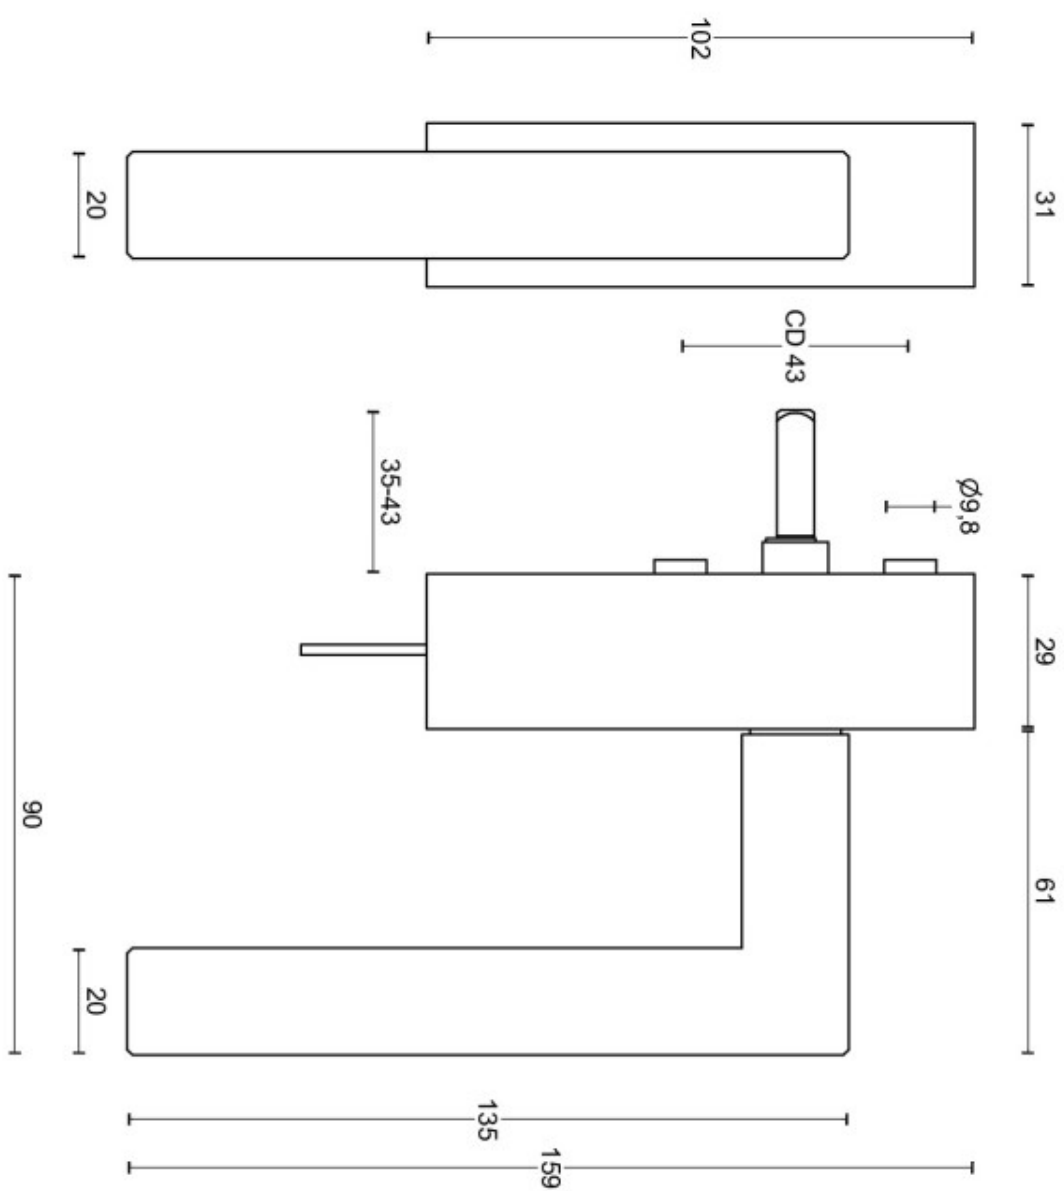

LSQ1-DKLOCK

locking tilt and turn window handle

Product information

Code: 1503D040INXX2

Finish: satin stainless steel

UNIT: Piece

Collection: SQUARE

Designer: Formani

EAN code: 8718009083130

SQUARE by Formani

The SQUARE series is a total concept collection consisting of door, window, and furniture fittings.

Finishes

- satin stainless steel
- satin stainless steel
- satin black
- satin black

LSQ1-DKLOCK

locking tilt and turn
window handle stainless
steel

<p>FORMANI®</p>		Part number:
		Description:
Doc no.:	1503D040 LSQ1-DKLOCK V01.dwg	Format:
Drawn by:	Christian Bernhofs	Creation date:
FORMANI HOLLAND B.V. - EURCP-ALAAN 12, 6199 AB MAASTRICHT-AIRPORT NL, T. +31 (0)43 308 90 00 INFO@FORMANI.COM FORMANI.COM		<p>LSQ1-DKLOCK</p> <p>A3</p>

SQUARE

by Formani

The **SQUARE** series' minimalistic design is a eulogy to the perfection of square and rectangular shapes. While the series is simplistic, its finer details are what make it truly unique. All the products have a bold and well-defined look, but their chamfered edges make them wonderfully tactile. The late Jan des Bouvrie, founding father of Dutch design, contributed to the series and imparted the final touches by adding smooth lines to the **SQUARE** design, accentuating the major elements. Each product of the series is made of solid materials and is manually tested for 100% straightness using a variety of tools and templates. Square has to be square, after all. This well-established series is the most comprehensive total concept range - including door, window and furniture fittings - featuring the largest number of products. One can recognize a Jan des Bouvrie by the smooth lines that emphasize the major elements of the lever handle and complete the design.