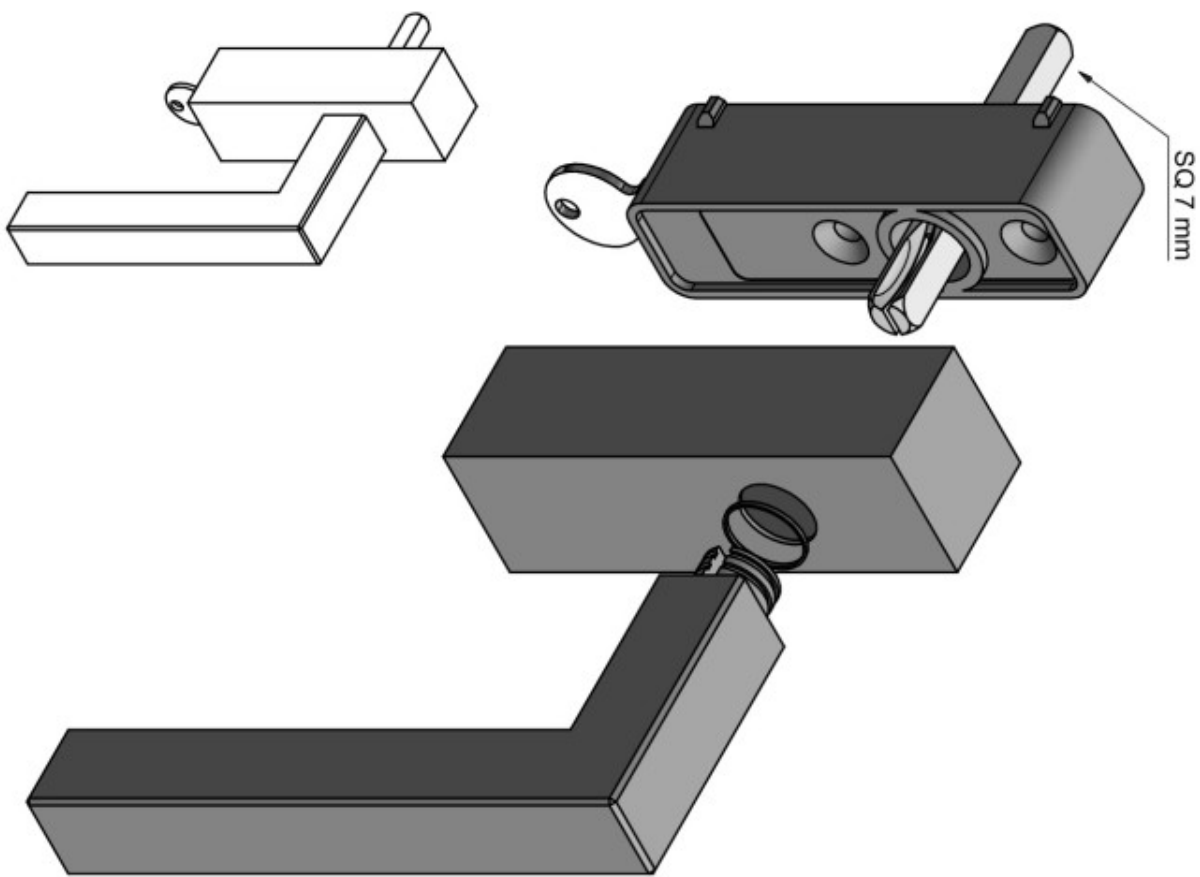

LSQ1-DKLOCK

locking tilt and turn
window handle stainless
steel

FORMANI®		Part number:
		Description:
Doc no.:	1503D040 LSQ1-DKLOCK V01.dwg	Format:
Drawn by:	Christian Bernhofs	Creation date:
FORMANI HOLLAND B.V. - EURCP-ALAAN 12, 6199 AB MAASTRICHT-AIRPORT NL, T. +31 (0)43 308 90 00 INFO@FORMANI.COM FORMANI.COM		LSQ1-DKLOCK A3