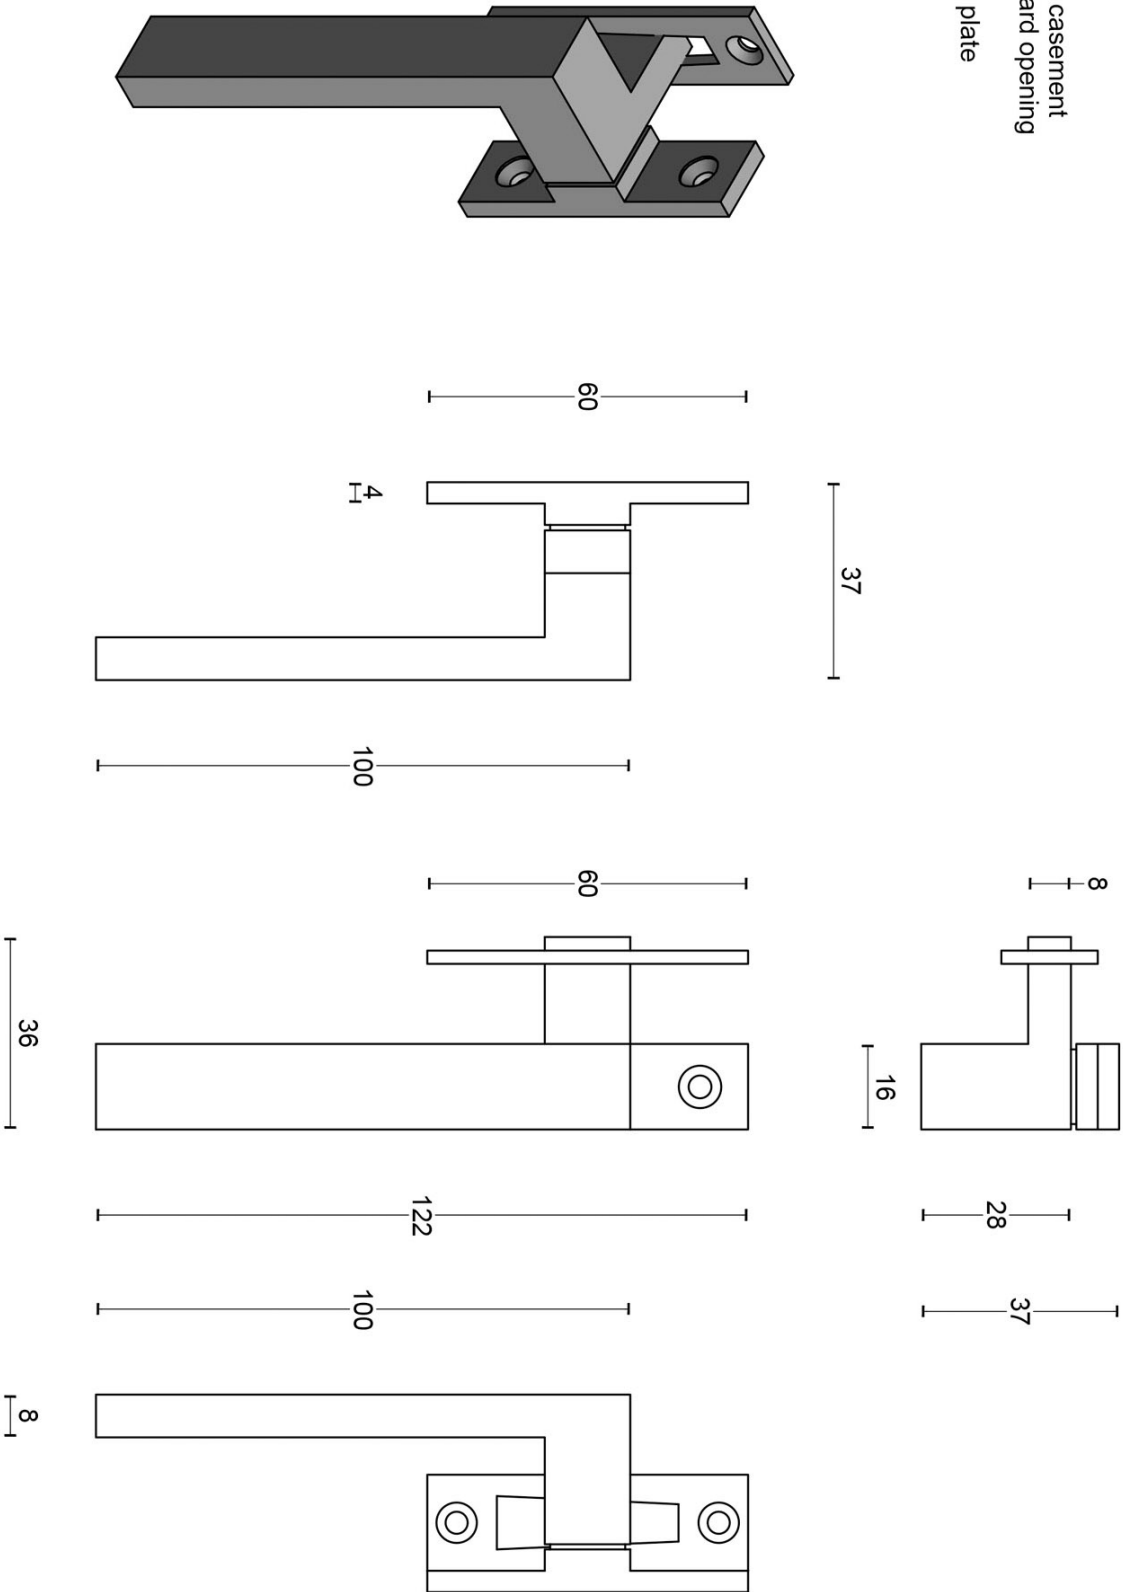

LSQ-RB

non locking solid casement fastener for outward opening window including mortice plate

Product information

Code: 1503R001INXX1

Finish: satin stainless steel

UNIT: Piece

Collection: SQUARE

Designer: Formani

EAN code: 8718009083307

SQUARE by Formani

The SQUARE series is a total concept collection consisting of door, window, and furniture fittings.

Finishes

- satin stainless steel
- satin stainless steel

LSQ-RB

non-locking solid casement
fastener for outward opening
window
including mortice plate

FORMANI®		Part number:
Doc no.:	1503R001 LSQ-RB V02.dwg	Description:
Drawn by:	Christian Brimbois	Creation date:
FORMANI HOLLAND B.V. - EUROPAALAN 12 6199 AB MAASTRICHT-AIRPORT NL. T. +31 (0)43 308 90 00 INFO@FORMANI.COM FORMANI.COM		LSQ-RB
		Format:
		A3

SQUARE

by Formani

The **SQUARE** series' minimalistic design is a eulogy to the perfection of square and rectangular shapes. While the series is simplistic, its finer details are what make it truly unique. All the products have a bold and well-defined look, but their chamfered edges make them wonderfully tactile. The late Jan des Bouvrie, founding father of Dutch design, contributed to the series and imparted the final touches by adding smooth lines to the **SQUARE** design, accentuating the major elements. Each product of the series is made of solid materials and is manually tested for 100% straightness using a variety of tools and templates. Square has to be square, after all. This well-established series is the most comprehensive total concept range - including door, window and furniture fittings - featuring the largest number of products. One can recognize a Jan des Bouvrie by the smooth lines that emphasize the major elements of the lever handle and complete the design.