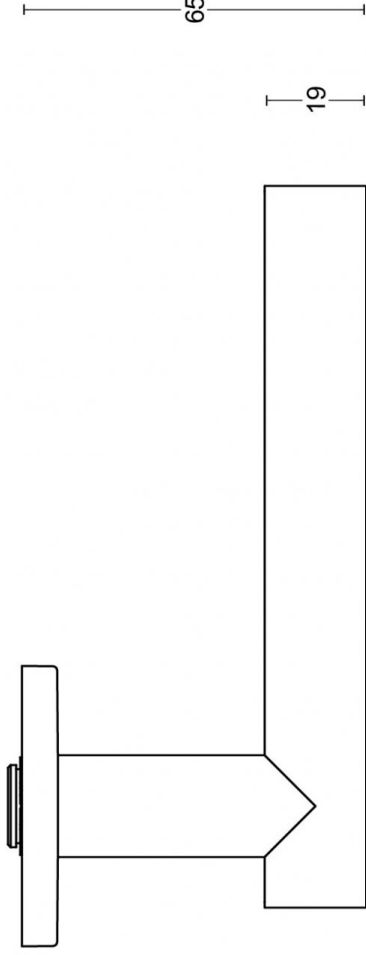

## LB7-19

sprung door handle on rose EN1906 class 3

### BASICS by Formani

The BASICS series is a total concept collection consisting of door, window, and furniture fittings.

6.5

52

door thickness 38 - 45 mm

<p><b>FORMANI®</b></p> <p>Formani filename: 1501D150_LB7-19_EN1906_V02.dwg</p> <p>Drawn by: Christian Brimbois</p> <p>Creation date: 17-3-2022</p>	<p>FORMANI HOLLAND B.V.</p> <p>EUROPALAAN 12</p> <p>6199 AB MAASTRICHT-AIRPORT NL</p> <p>T +31 (0)43 388.90.00</p> <p>WWW.FORMANI.COM</p>	<p>Type :</p> <p>BASICS LB7-19 EN1906 GRADE 3</p>	<p>Version:</p> <p>V01</p>
	<p>Description:</p> <p><b>sprung lever handle attached to rose</b>                  with stainless steel sub-rose                  stainless steel</p>		