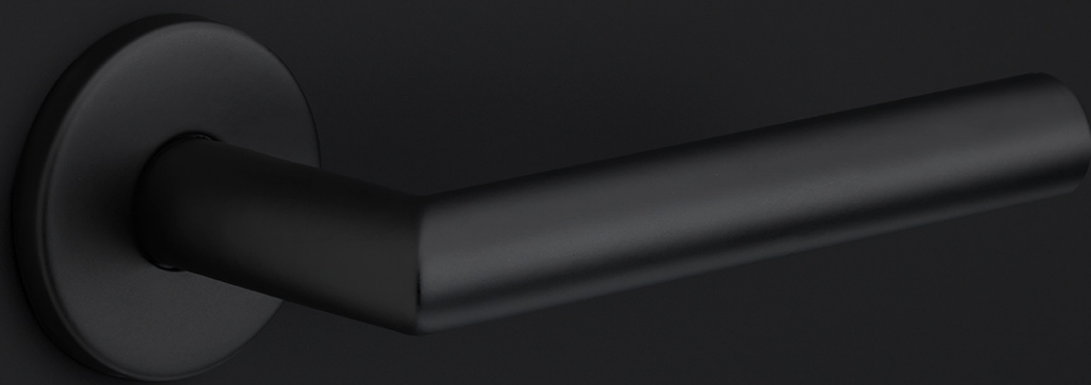

BASICS

by Formani

FORMANI®