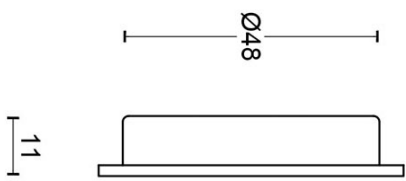

# LB57

flush pull  
for glue fitting  
stainless steel

2

<b>FORMANI®</b>		Part number:	<b>LB57</b>	Format: <b>A3</b>
		Description:		
Doc no.:	25012070 LB57 V04.dwg			
Drawn by:	Christian Brimbois	Creation date:	23-11-2016	
FORMANI HOLLAND B.V. - EUROPALAAN 12 6199 AB MAASTRICHT-AIRPORT NL. T. +31 (0)43 308 90 00 INFO@FORMANI.COM FORMANI.COM				