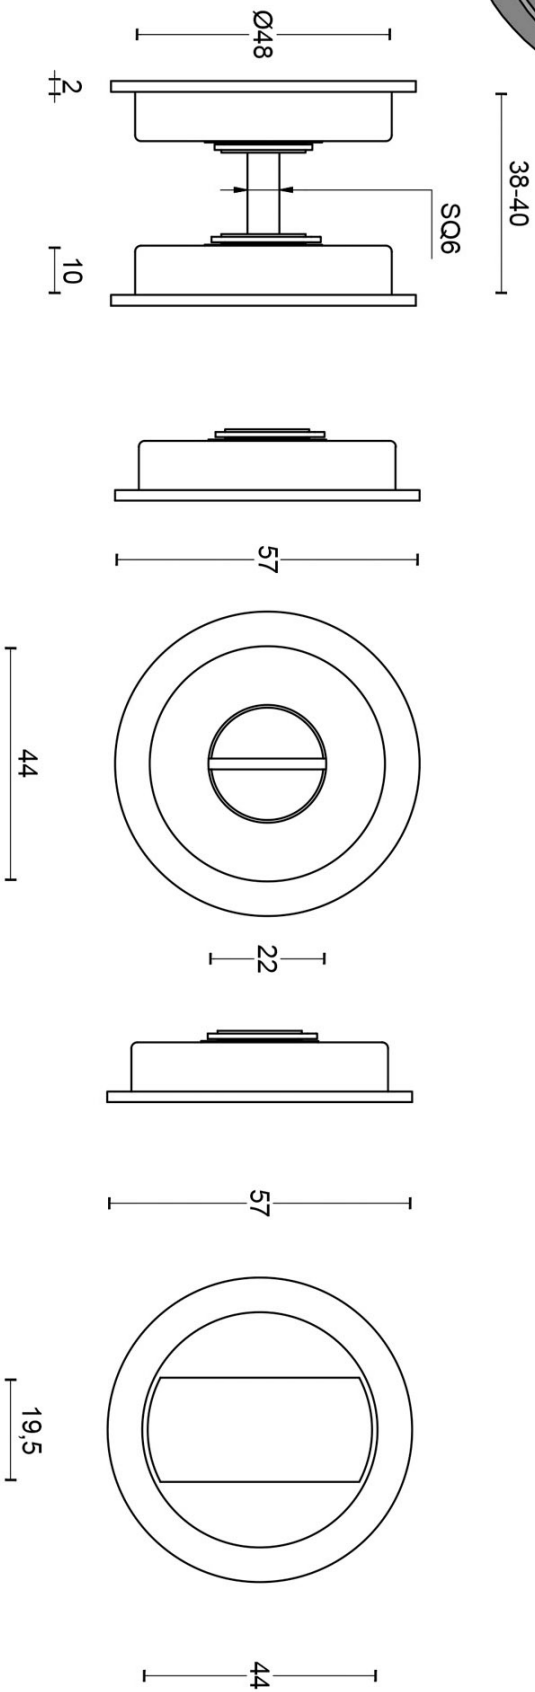

## LB57S

set of flush pulls for glue fixing including spindle

# LB57S

set of flush pulls for glue fitting  
including 6mm spindle  
(lock not included)  
stainless steel

<b>FORMANI®</b>		Part number:	
Doc no.:	25012071 LB57S V04.dwg	Description:	<b>LB57S</b>
Drawn by:	Christian Brimbois	Creation date:	18-9-2017
FORMANI HOLLAND B.V. - EUROPALAAN 12 6199 AB MAASTRICHT-AIRPORT NL T. +31 (0)43 308 90 00 INFO@FORMANI.COM FORMANI.COM		Format:	<b>A3</b>