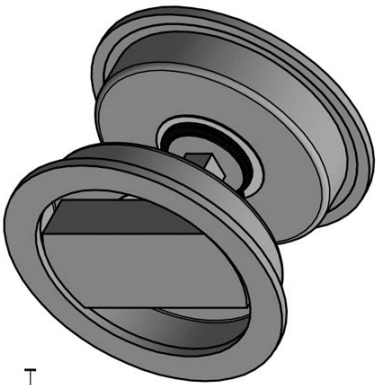

## LB57S

set of flush pulls for glue fixing including spindle

# LB57S

set of flush pulls for glue fitting  
including 6mm spindle  
(lock not included)  
stainless steel

<b>FORMANI®</b>		Part number:	
Doc no.:	25012071 LB57S V04.dwg	Description:	<b>LB57S</b>
Drawn by:	Christian Brimbois	Creation date:	18-9-2017
FORMANI HOLLAND B.V. - EUROPALAAN 12 6199 AB MAASTRICHT-AIRPORT NL T. +31 (0)43 308 90 00 INFO@FORMANI.COM FORMANI.COM		Format:	<b>A3</b>