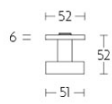

+ 38 -1
+ 52 -1

LB503V