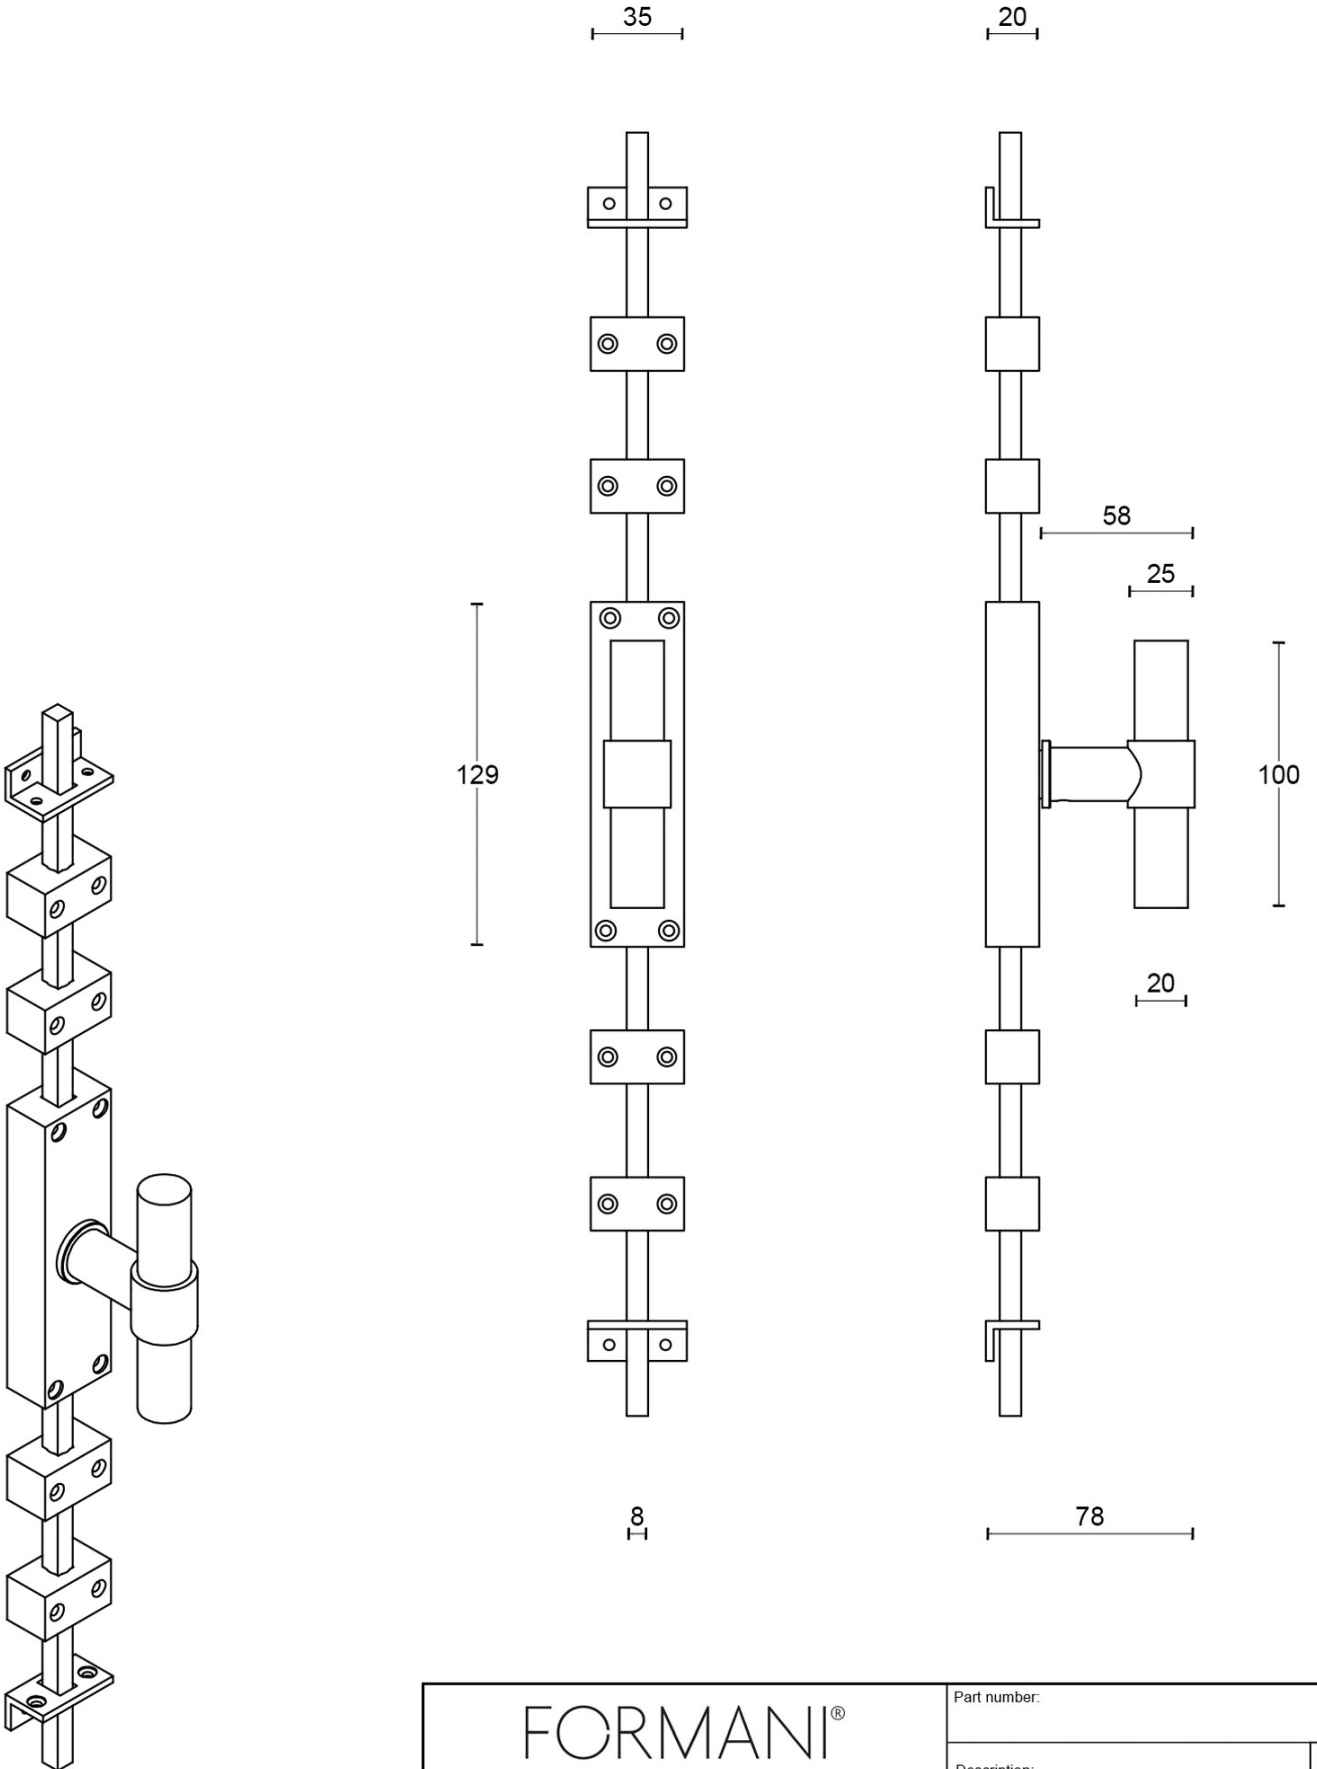

K-PBT20

espagnolette bolt with top and bottom receiver plate, two rods and four rod guides

Product information

Code: 2703K003INXX1

Finish: satin stainless steel

UNIT: Set

Collection: ONE

Designer: Piet Boon

EAN code: 8718009164853

ONE by Piet Boon

The ONE series consists of door, window, and furniture fittings and is complemented by bathroom accessories such as soap dispensers and toilet brush holders, which serve to enrich spaces and create a harmonious whole.

Finishes

- satin stainless steel
- satin stainless steel

K-PBT20

espagnolette bolt
stainless steel

<h1>FORMANI®</h1>		Part number:		
		<h2>K-PBT20</h2>		
Doc no.: 2703K003 K-PBT20 V01.dwg				Format:
Drawn by: Christian Brimbois		Creation date: 24-3-2013		<h3>A3</h3>
Formani Holland B.V. · Amerikalaan 55 · 6199 AE Maastricht Airport · tel: +31 (0)43 308 90 00 · www.formani.nl · info@formani.nl				