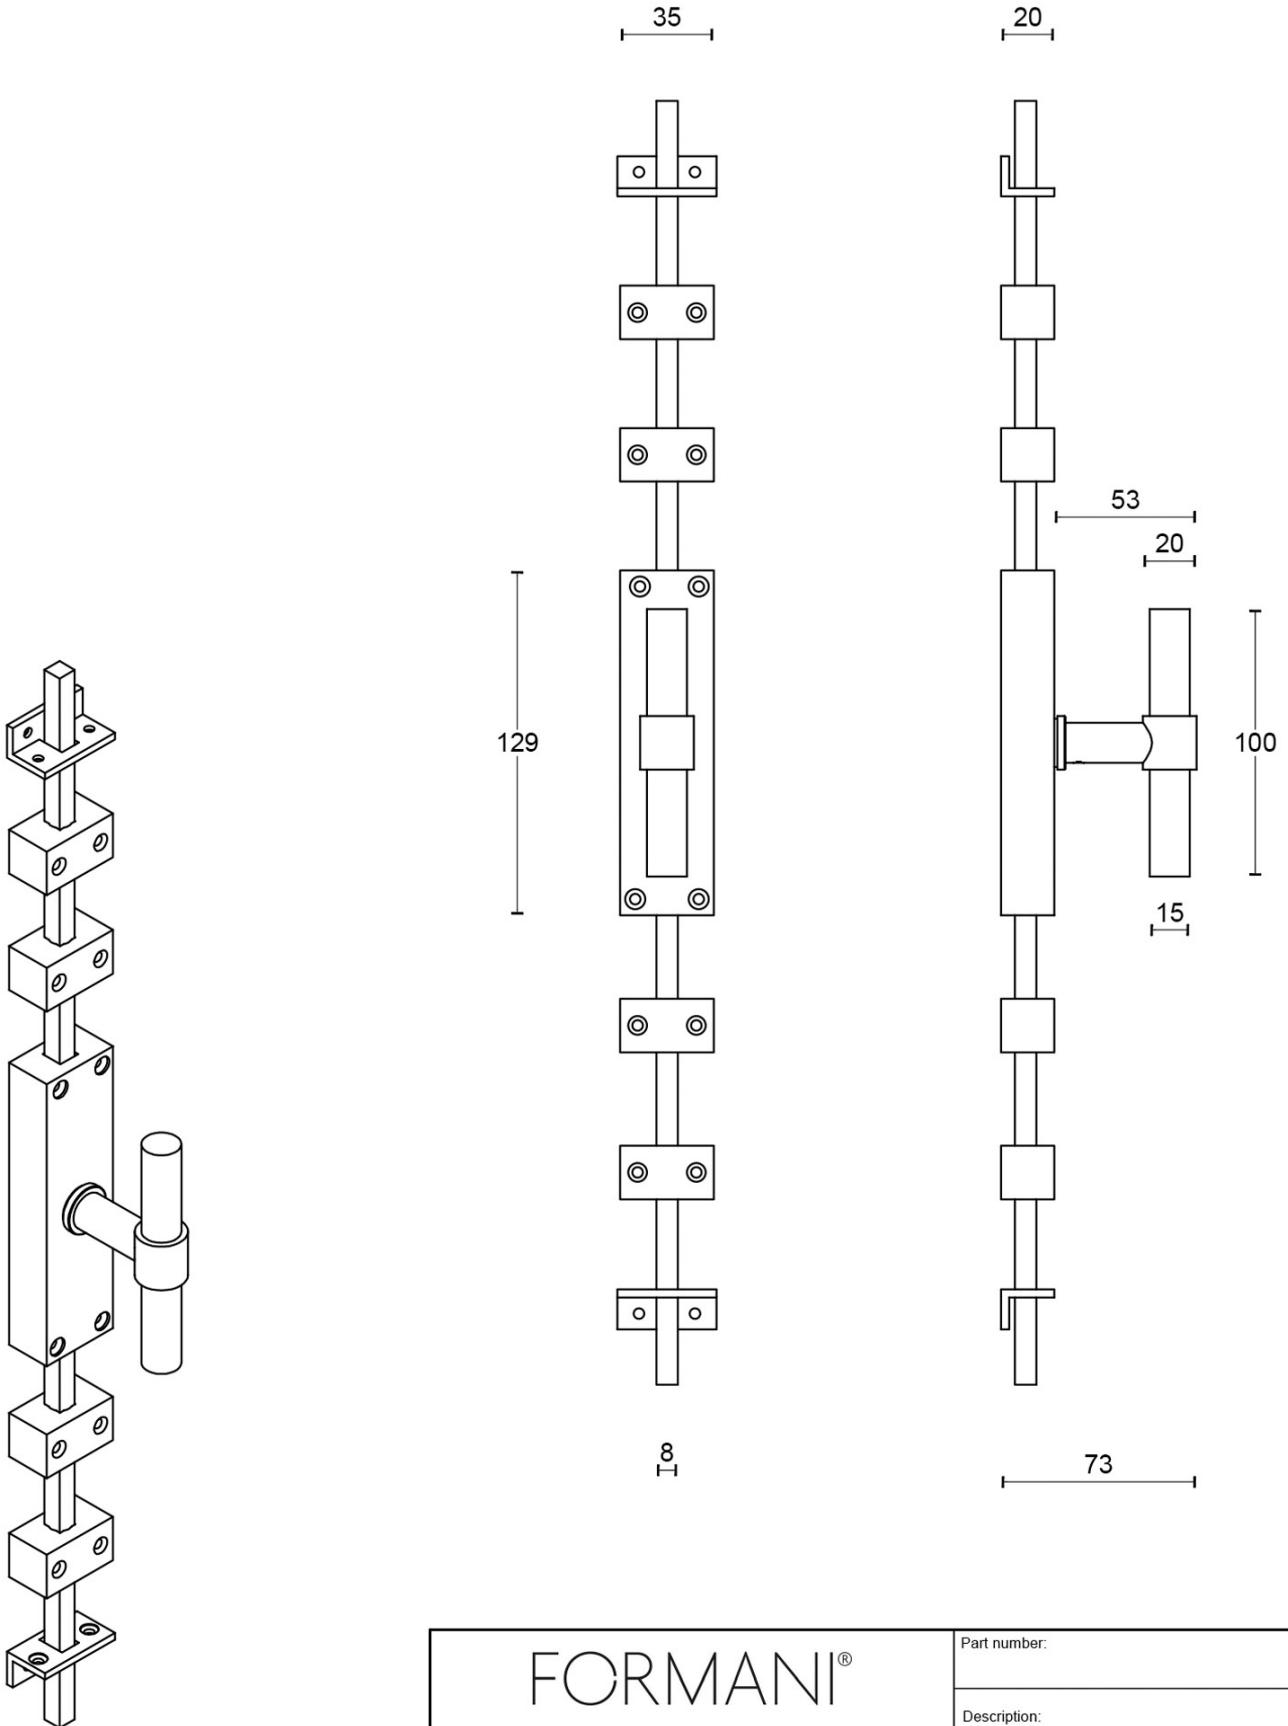

K-PBT15

espagnolette bolt with top and bottom receiver plate, two rods and four rod guides

Product information

Code: 2703K001INXX1

Finish: satin stainless steel

UNIT: Set

Collection: ONE

Designer: Piet Boon

EAN code: 8718009164815

ONE by Piet Boon

The ONE series consists of door, window, and furniture fittings and is complemented by bathroom accessories such as soap dispensers and toilet brush holders, which serve to enrich spaces and create a harmonious whole.

Finishes

- satin stainless steel
- satin stainless steel

K-PBT15

espagnolette bolt
stainless steel

FORMANI®		Part number:	
		Description:	
Doc no.: 2703K001 K-PBT15 V01.dwg	K-PBT15		Format:
Drawn by: Christian Brimbois Creation date: 24-3-2013			A3
Formani Holland B.V. · Amerikalaan 55 · 6199 AE Maastricht Airport · tel: +31 (0)43 308 90 00 · www.formani.nl · info@formani.nl			