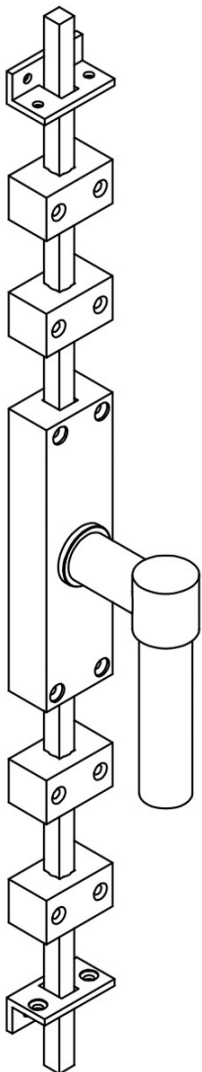

K-PBL20

espagnolette bolt with top and bottom receiver plate, two rods and four rod guides

Product information

Code: 2703K004INXX1

Finish: satin stainless steel

UNIT: Set

Collection: ONE

Designer: Piet Boon

EAN code: 8718009164877

ONE by Piet Boon

The ONE series consists of door, window, and furniture fittings and is complemented by bathroom accessories such as soap dispensers and toilet brush holders, which serve to enrich spaces and create a harmonious whole.

Finishes

- satin stainless steel
- satin stainless steel

K-PBL20

espagnolette bolt
stainless steel

<p style="text-align: center; font-size: 24px; font-weight: bold;">FORMANI®</p>		Part number:	
		Description:	
Doc no.:	2703K004 K-PBL20 V01.dwg	<p style="font-size: 24px; font-weight: bold;">K-PBL20</p>	Format:
Drawn by:	Christian Brimbois		Creation date:
<p style="font-size: 10px;">Formani Holland B.V. · Amerikalaan 55 · 6199 AE Maastricht Airport · tel: +31 (0)43 308 90 00 · www.formani.nl · info@formani.nl</p>			