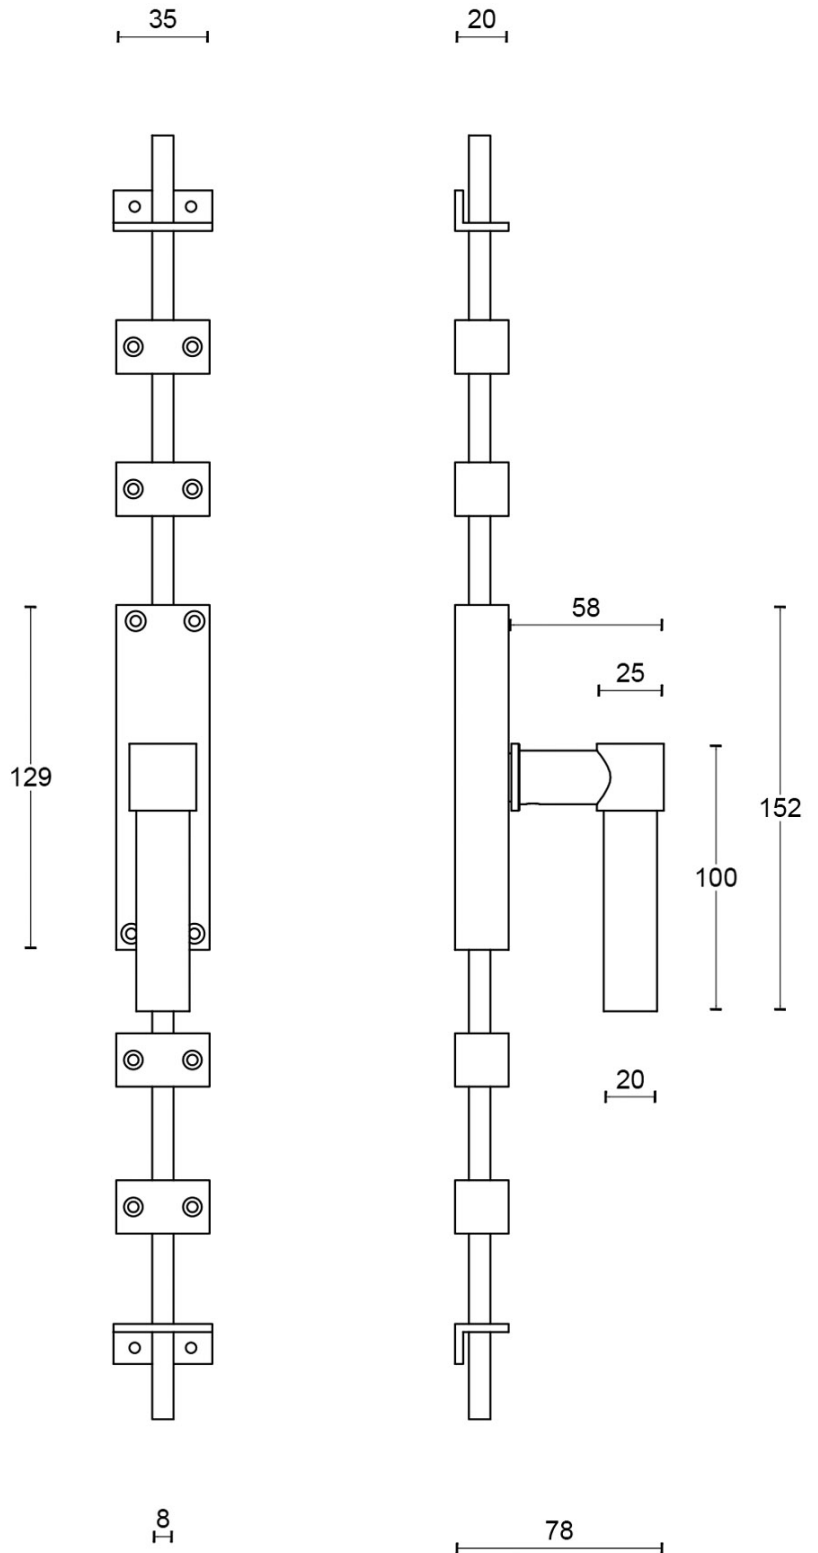

K-PBL20

espagnolette bolt with top and bottom receiver plate, two rods and four rod guides

Product information

Code: 2703K004INXX1

Finish: satin stainless steel

UNIT: Set

Collection: ONE

Designer: Piet Boon

EAN code: 8718009164877

ONE by Piet Boon

The ONE series consists of door, window, and furniture fittings and is complemented by bathroom accessories such as soap dispensers and toilet brush holders, which serve to enrich spaces and create a harmonious whole.

Finishes

- satin stainless steel
- satin stainless steel

K-PBL20

espagnolette bolt
stainless steel

<p style="text-align: center; font-size: 24px; font-weight: bold;">FORMANI®</p>		Part number:	
		Description:	
Doc no.:	2703K004 K-PBL20 V01.dwg	<p style="font-size: 24px; font-weight: bold;">K-PBL20</p>	Format:
Drawn by:	Christian Brimbois		Creation date:
<p style="font-size: 10px;">Formani Holland B.V. · Amerikalaan 55 · 6199 AE Maastricht Airport · tel: +31 (0)43 308 90 00 · www.formani.nl · info@formani.nl</p>			