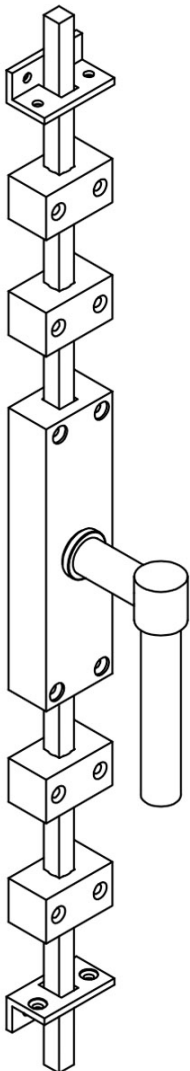

## K-PBL15

espagnolette bolt with top and bottom receiver plate, two rods and four rod guides

### Product information

Code: 2703K002INXX1

Finish: satin stainless steel

UNIT: Set

Collection: ONE

Designer: Piet Boon

EAN code: 8718009164839

### ONE by Piet Boon

The ONE series consists of door, window, and furniture fittings and is complemented by bathroom accessories such as soap dispensers and toilet brush holders, which serve to enrich spaces and create a harmonious whole.

# K-PBL15

espagnolette bolt  
stainless steel

<h1>FORMANI®</h1>		Part number:	
		Description:	
Doc no.:	2703K002 K-PBL15 V01.dwg	<h2>K-PBL15</h2>	Format:
Drawn by:	Christian Brimbois		Creation date:
<small>Formani Holland B.V. · Amerikalaan 55 · 6199 AE Maastricht Airport · tel: +31 (0)43 308 90 00 · www.formani.nl · info@formani.nl</small>			