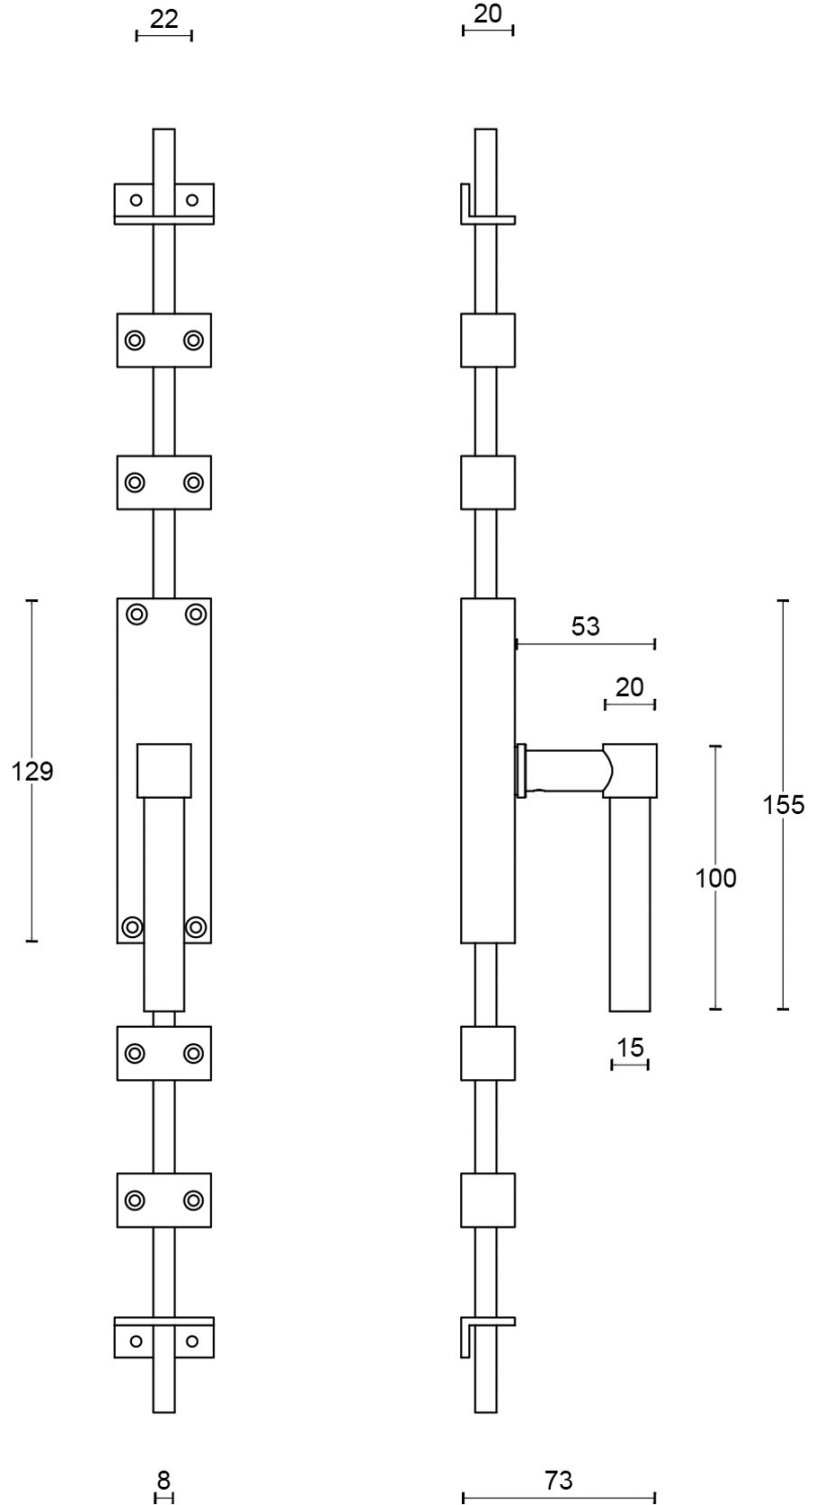

K-PBL15

espagnolette bolt
stainless steel

FORMANI®		Part number:		
		Description:		
Doc no.:	2703K002 K-PBL15 V01.dwg	K-PBL15	Format:	
Drawn by:	Christian Brimbois		Creation date:	24-3-2013
Formani Holland B.V. · Amerikalaan 55 · 6199 AE Maastricht Airport · tel: +31 (0)43 308 90 00 · www.formani.nl · info@formani.nl				

Format:

A3