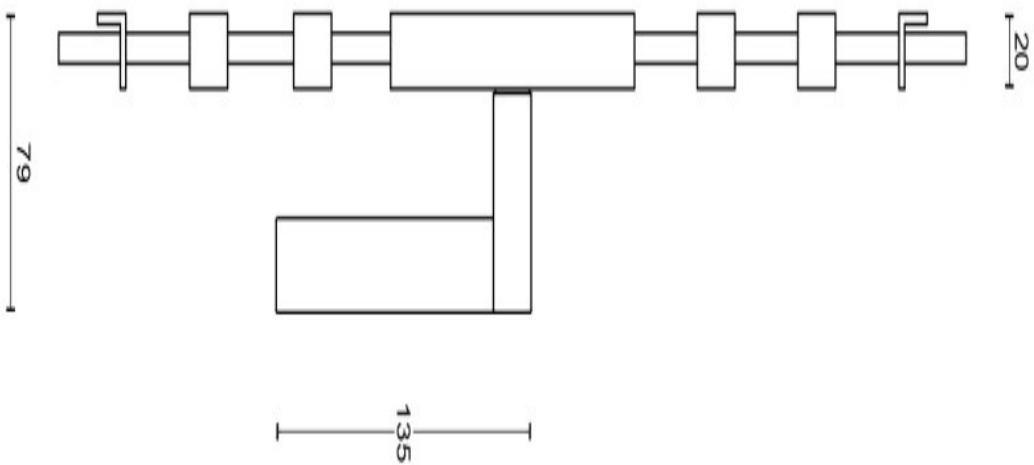

K-LSQV

espagnolette bolt
stainless steel

FORMANI®		Part number:	
Doc no.:	2003K045 K-LSQV V01.dwg	Description:	K-LSQV
Drawn by:	Christiaan Brimboels	Creation date:	1-9-2017
FORMANI HOLLAND B.V. - EUROPAALAN 12 6199 AB MAASTRICHT-AIRPORT NL T +31 (0)43 306 90 00 INFO@FORMANI.COM FORMANI.COM		Format:	A3