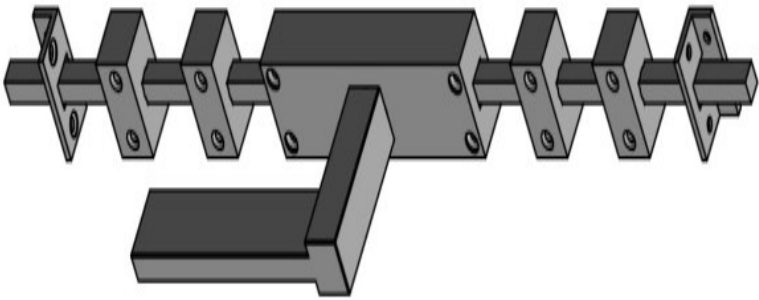

K-LSQ5

espagnolette bolt with top and bottom receiver plate, two rods and four rod guides

Product information

Code: 2003K045INXX1

Finish: satin stainless steel

UNIT: Set

Collection: SQUARE

Designer: Formani

EAN code: 8718009169131

SQUARE by Formani

The SQUARE series is a total concept collection consisting of door, window, and furniture fittings.

Finishes

- satin stainless steel
- satin stainless steel

K-LSQV

espagnolette bolt
stainless steel

FORMANI®		Part number:	
Doc no.:	2003K045 K-LSQV V01.dwg	Description:	K-LSQV
Drawn by:	Christiaan Brimboels	Creation date:	1-9-2017
FORMANI HOLLAND B.V. - EUROPAALAN 12 6199 AB MAASTRICHT-AIRPORT NL T +31 (0)43 306 90 00 INFO@FORMANI.COM FORMANI.COM		Format:	A3

SQUARE

by Formani

The **SQUARE** series' minimalistic design is a eulogy to the perfection of square and rectangular shapes. While the series is simplistic, its finer details are what make it truly unique. All the products have a bold and well-defined look, but their chamfered edges make them wonderfully tactile. The late Jan des Bouvrie, founding father of Dutch design, contributed to the series and imparted the final touches by adding smooth lines to the **SQUARE** design, accentuating the major elements. Each product of the series is made of solid materials and is manually tested for 100% straightness using a variety of tools and templates. Square has to be square, after all. This well-established series is the most comprehensive total concept range - including door, window and furniture fittings - featuring the largest number of products. One can recognize a Jan des Bouvrie by the smooth lines that emphasize the major elements of the lever handle and complete the design.