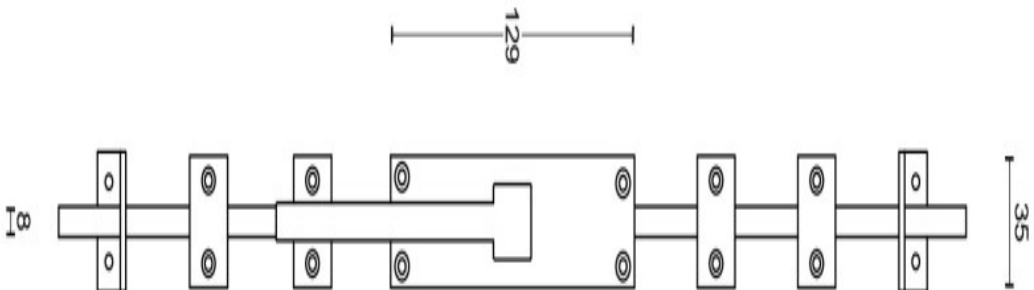

K-LSQV

espagnolette bolt
stainless steel

FORMANI®		Part number:	
Doc no.:	2003K045 K-LSQV V01.dwg	Description:	K-LSQV
Drawn by:	Christiaan Brimboels	Creation date:	1-9-2017
FORMANI HOLLAND B.V. - EUROPAALAN 12 6199 AB MAASTRICHT-AIRPORT NL T +31 (0)43 306 90 00 INFO@FORMANI.COM FORMANI.COM		Format:	A3