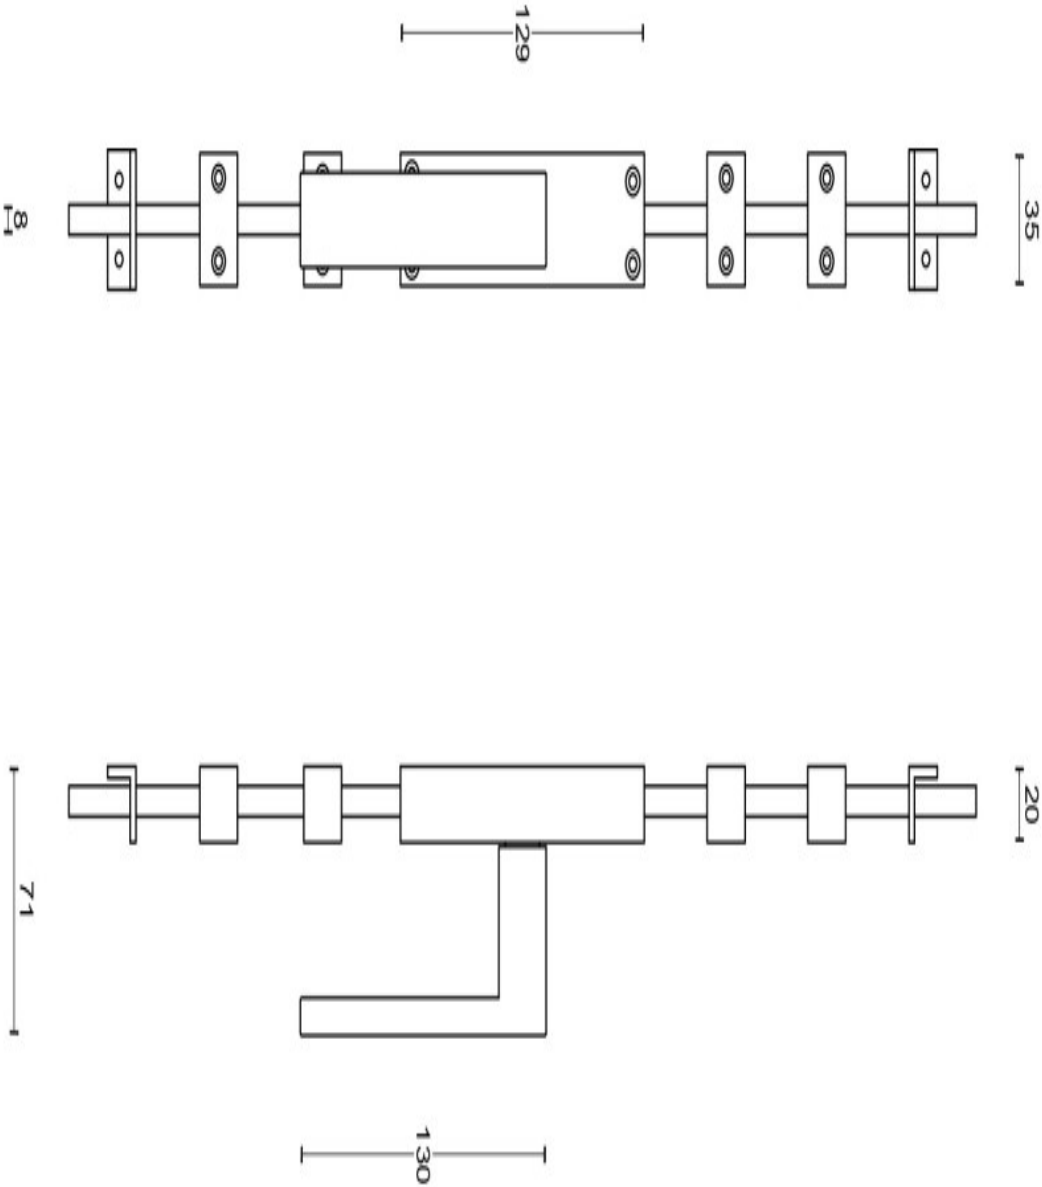

K-LSQ4

espagnolette bolt with top and bottom receiver plate, two rods and four rod guides

Product information

Code: 2003K044INXX1

Finish: satin stainless steel

UNIT: Set

Collection: SQUARE

Designer: Formani

EAN code: 8718009169056

SQUARE by Formani

The SQUARE series is a total concept collection consisting of door, window, and furniture fittings.

Finishes

- satin stainless steel
- satin stainless steel
- polished stainless steel
- polished stainless steel

K-LSQ4

espagnolette bolt
stainless steel

FORMANI®		Part number:	
Doc no.:	2003K044 K-LSQ4 V01.dwg	Description:	K-LSQ4
Drawn by:	Christiaan Brimboels	Creation date:	1-9-2017
FORMANI HOLLAND B.V. - EUROPAALAN 12 6199 AB MAASTRICHT-AIRPORT NL T +31 (0)43 306 90 00 INFO@FORMANI.COM FORMANI.COM		Format:	A3

SQUARE

by Formani

The **SQUARE** series' minimalistic design is a eulogy to the perfection of square and rectangular shapes. While the series is simplistic, its finer details are what make it truly unique. All the products have a bold and well-defined look, but their chamfered edges make them wonderfully tactile. The late Jan des Bouvrie, founding father of Dutch design, contributed to the series and imparted the final touches by adding smooth lines to the **SQUARE** design, accentuating the major elements. Each product of the series is made of solid materials and is manually tested for 100% straightness using a variety of tools and templates. Square has to be square, after all. This well-established series is the most comprehensive total concept range - including door, window and furniture fittings - featuring the largest number of products. One can recognize a Jan des Bouvrie by the smooth lines that emphasize the major elements of the lever handle and complete the design.