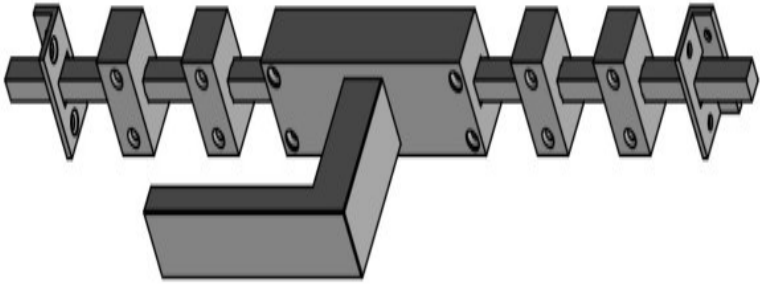

K-LSQ4

espagnolette bolt with top and bottom receiver plate, two rods and four rod guides

Product information

Code: 2003K044INXX1

Finish: satin stainless steel

UNIT: Set

Collection: SQUARE

Designer: Formani

EAN code: 8718009169056

SQUARE by Formani

The SQUARE series is a total concept collection consisting of door, window, and furniture fittings.

Finishes

- satin stainless steel
- satin stainless steel
- polished stainless steel
- polished stainless steel

K-LSQ4

espagnolette bolt
stainless steel

FORMANI®		Part number:	
Doc no.:	2003K044 K-LSQ4 V01.dwg	Description:	K-LSQ4
Drawn by:	Christiaan Brimboels	Creation date:	1-9-2017
FORMANI HOLLAND B.V. - EUROPAALAN 12 6199 AB MAASTRICHT-AIRPORT NL T +31 (0)43 306 90 00 INFO@FORMANI.COM FORMANI.COM		Format:	A3

SQUARE

by Formani

The **SQUARE** series' minimalistic design is a eulogy to the perfection of square and rectangular shapes. While the series is simplistic, its finer details are what make it truly unique. All the products have a bold and well-defined look, but their chamfered edges make them wonderfully tactile. The late Jan des Bouvrie, founding father of Dutch design, contributed to the series and imparted the final touches by adding smooth lines to the **SQUARE** design, accentuating the major elements. Each product of the series is made of solid materials and is manually tested for 100% straightness using a variety of tools and templates. Square has to be square, after all. This well-established series is the most comprehensive total concept range - including door, window and furniture fittings - featuring the largest number of products. One can recognize a Jan des Bouvrie by the smooth lines that emphasize the major elements of the lever handle and complete the design.