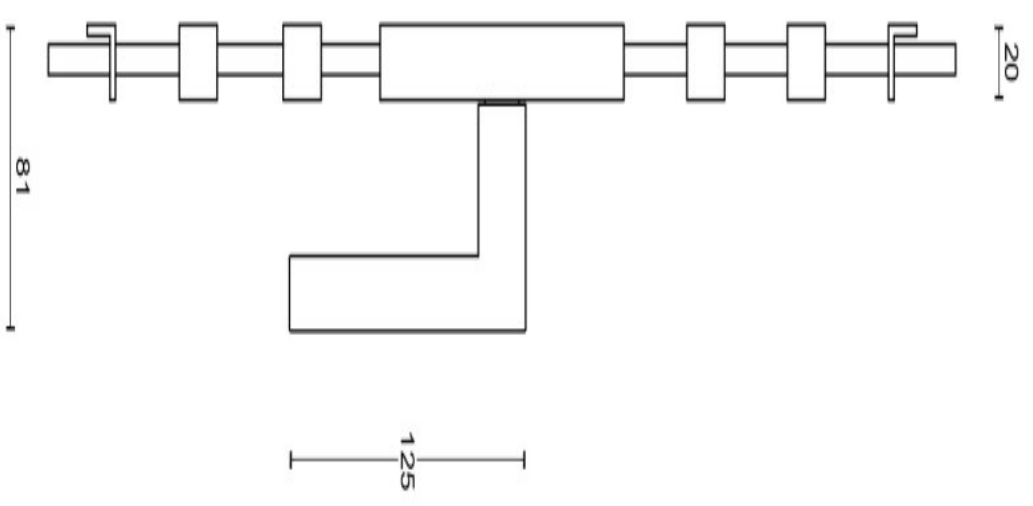

K-LSQIII

espagnolette bolt
stainless steel

FORMANI®		Part number:	
Doc no.:	2003K043 K-LSQIII V01.dwg	Description:	K-LSQIII
Drawn by:	Christiaan Brimbolds	Creation date:	1-9-2017
FORMANI HOLLAND B.V. - EUROPAALAN 12 6199 AB MAASTRICHT-AIRPORT NL T +31 (0)43 306 90 00 INFO@FORMANI.COM FORMANI.COM		Format:	A3