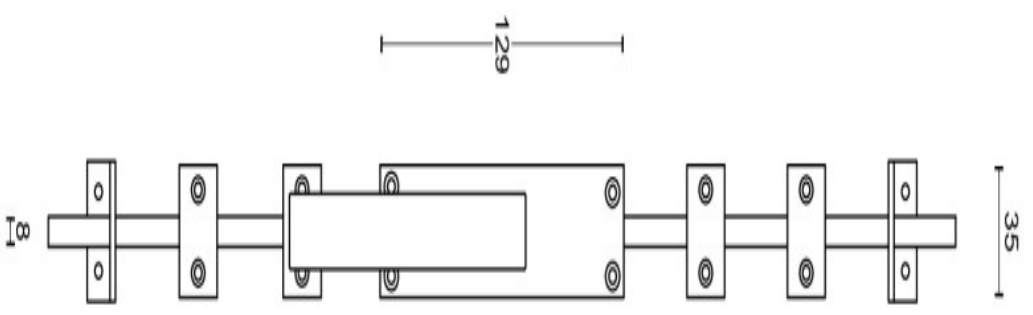

K-LSQIII

espagnolette bolt
stainless steel

FORMANI®		Part number:	
Doc no.:	2003K043 K-LSQIII V01.dwg	Description:	K-LSQIII
Drawn by:	Christiaan Brimbolds	Creation date:	1-9-2017
FORMANI HOLLAND B.V. - EUROPAALAN 12 6199 AB MAASTRICHT-AIRPORT NL T +31 (0)43 306 90 00 INFO@FORMANI.COM FORMANI.COM		Format:	A3