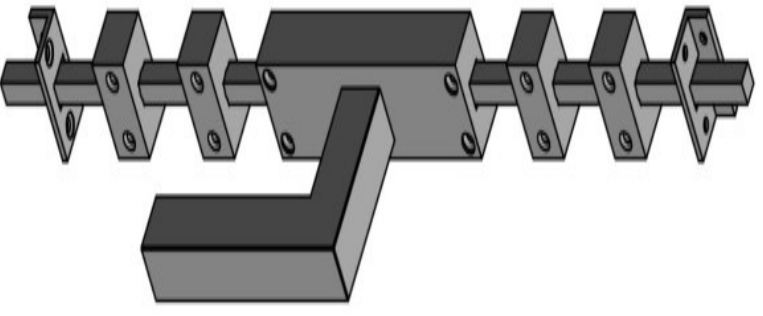

K-LSQ3

espagnolette bolt with top and bottom receiver plate, two rods and four rod guides

Product information

Code: 2003K043INXX1

Finish: satin stainless steel

UNIT: Set

Collection: SQUARE

Designer: Formani

EAN code: 8718009163665

SQUARE by Formani

The SQUARE series is a total concept collection consisting of door, window, and furniture fittings.

Finishes

- satin stainless steel
- satin stainless steel

K-LSQIII

espagnolette bolt
stainless steel

| | | | |
|---|---------------------------|----------------|-----------------|
| FORMANI® | | Part number: | |
| Doc no.: | 2003K043 K-LSQIII V01.dwg | Description: | K-LSQIII |
| Drawn by: | Christiaan Brimbolds | Creation date: | 1-9-2017 |
| FORMANI HOLLAND B.V. - EUROPAALAN 12 6199 AB MAASTRICHT-AIRPORT NL T +31 (0)43 306 90 00 INFO@FORMANI.COM FORMANI.COM | | Format: | A3 |

SQUARE

by Formani

The **SQUARE** series' minimalistic design is a eulogy to the perfection of square and rectangular shapes. While the series is simplistic, its finer details are what make it truly unique. All the products have a bold and well-defined look, but their chamfered edges make them wonderfully tactile. The late Jan des Bouvrie, founding father of Dutch design, contributed to the series and imparted the final touches by adding smooth lines to the **SQUARE** design, accentuating the major elements. Each product of the series is made of solid materials and is manually tested for 100% straightness using a variety of tools and templates. Square has to be square, after all. This well-established series is the most comprehensive total concept range - including door, window and furniture fittings - featuring the largest number of products. One can recognize a Jan des Bouvrie by the smooth lines that emphasize the major elements of the lever handle and complete the design.