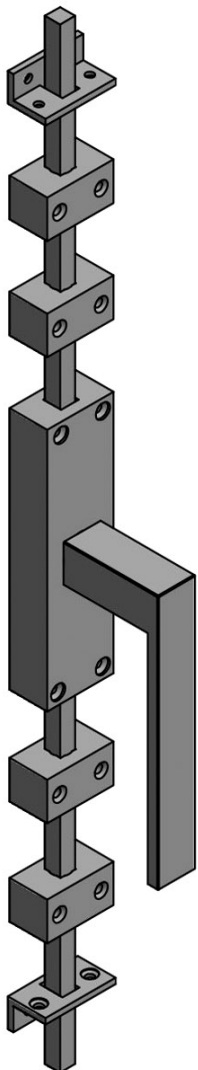

K-LSQ2

espagnolette bolt with top and bottom receiver plate, two rods and four rod guides

Product information

Code: 2003K042INXX1

Finish: satin stainless steel

UNIT: Set

Collection: SQUARE

Designer: Formani

EAN code: 8718009161494

SQUARE by Formani

The SQUARE series is a total concept collection consisting of door, window, and furniture fittings.

Finishes

- satin stainless steel
- satin stainless steel

K-LSQII

espagnolette bolt
stainless steel

FORMANI®		Part number:	
		Description: K-LSQII	
Doc no.: 2003K042 K-LSQII V01.dwg	Creation date: 1-9-2017	A3	Format:
Drawn by: Christian Brimbois			
FORMANI HOLLAND B.V. EUROPALAAN 12 6199 AB MAASTRICHT-AIRPORT NL T +31 (0)43 308 90 00 INFO@FORMANI.COM FORMANI.COM			

SQUARE

by Formani

The **SQUARE** series' minimalistic design is a eulogy to the perfection of square and rectangular shapes. While the series is simplistic, its finer details are what make it truly unique. All the products have a bold and well-defined look, but their chamfered edges make them wonderfully tactile. The late Jan des Bouvrie, founding father of Dutch design, contributed to the series and imparted the final touches by adding smooth lines to the **SQUARE** design, accentuating the major elements. Each product of the series is made of solid materials and is manually tested for 100% straightness using a variety of tools and templates. Square has to be square, after all. This well-established series is the most comprehensive total concept range - including door, window and furniture fittings - featuring the largest number of products. One can recognize a Jan des Bouvrie by the smooth lines that emphasize the major elements of the lever handle and complete the design.