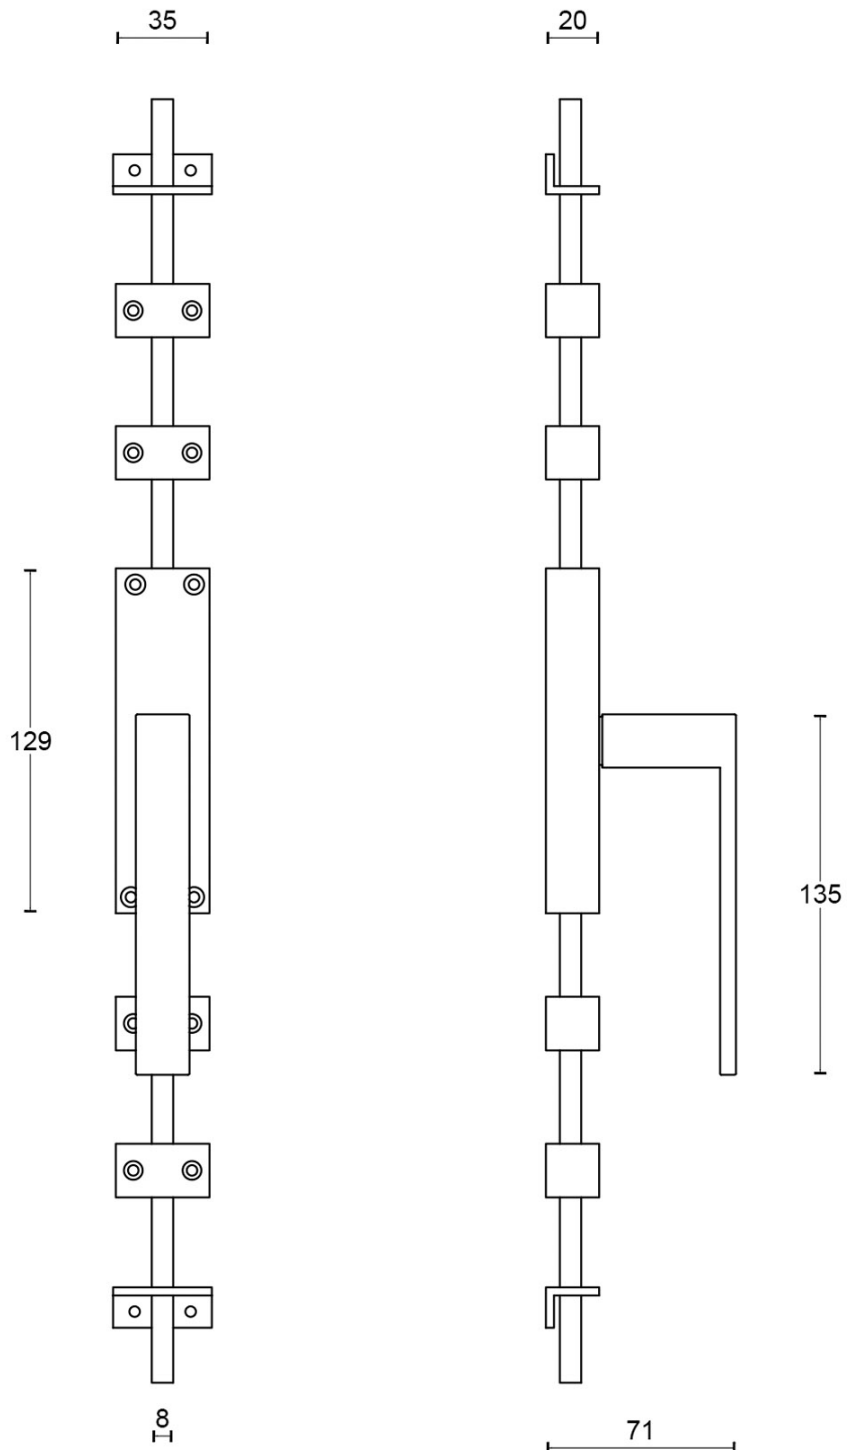

K-LSQ2

espagnolette bolt with top and bottom receiver plate, two rods and four rod guides

Product information

Code: 2003K042INXX1

Finish: satin stainless steel

UNIT: Set

Collection: SQUARE

Designer: Formani

EAN code: 8718009161494

SQUARE by Formani

The SQUARE series is a total concept collection consisting of door, window, and furniture fittings.

Finishes

- satin stainless steel
- satin stainless steel

K-LSQII

espagnolette bolt
stainless steel

FORMANI®		Part number:	
		Description: K-LSQII	
Doc no.: 2003K042 K-LSQII V01.dwg	Creation date: 1-9-2017	A3	Format:
Drawn by: Christian Brimbois			
FORMANI HOLLAND B.V. EUROPALAAN 12 6199 AB MAASTRICHT-AIRPORT NL T +31 (0)43 308 90 00 INFO@FORMANI.COM FORMANI.COM			

SQUARE

by Formani

The **SQUARE** series' minimalistic design is a eulogy to the perfection of square and rectangular shapes. While the series is simplistic, its finer details are what make it truly unique. All the products have a bold and well-defined look, but their chamfered edges make them wonderfully tactile. The late Jan des Bouvrie, founding father of Dutch design, contributed to the series and imparted the final touches by adding smooth lines to the **SQUARE** design, accentuating the major elements. Each product of the series is made of solid materials and is manually tested for 100% straightness using a variety of tools and templates. Square has to be square, after all. This well-established series is the most comprehensive total concept range - including door, window and furniture fittings - featuring the largest number of products. One can recognize a Jan des Bouvrie by the smooth lines that emphasize the major elements of the lever handle and complete the design.