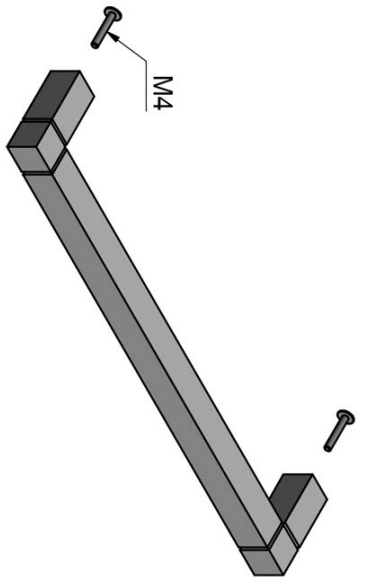

JB20/320

cabinet handle

Product information

Code: 3504M001INXX0

Finish: satin stainless steel

UNIT: Piece

Collection: SQUARE

Designer: Jan des Bouvrie

EAN code: 8718009321126

SQUARE by Jan des Bouvrie

The SQUARE series is a total concept collection consisting of door, window, and furniture fittings.

Finishes

- satin stainless steel
- polished stainless steel
- satin black
- white

JB20/320

solid cabinet handle
stainless steel

FORMANI®		Part number:	
Doc no.:	3501M001 JB20 320 V03.dwg	Description:	JB20/320
Drawn by:	Christian Brimbois	Creation date:	21-4-2017
FORMANI HOLLAND B.V. - EUROPALAAN 12 6199 AB MAASTRICHT-AIRPORT NL		T. +31 (0)43 308 90 00	INFO@FORMANI.COM FORMANI.COM
		Format:	A3

SQUARE

by Jan des Bouvrie

The **SQUARE** series' minimalistic design is a eulogy to the perfection of square and rectangular shapes. While the series is simplistic, its finer details are what make it truly unique. All the products have a bold and well-defined look, but their chamfered edges make them wonderfully tactile. The late Jan des Bouvrie, founding father of Dutch design, contributed to the series and imparted the final touches by adding smooth lines to the **SQUARE** design, accentuating the major elements. Each product of the series is made of solid materials and is manually tested for 100% straightness using a variety of tools and templates. Square has to be square, after all. This well-established series is the most comprehensive total concept range - including door, window and furniture fittings - featuring the largest number of products. One can recognize a Jan des Bouvrie by the smooth lines that emphasize the major elements of the lever handle and complete the design.