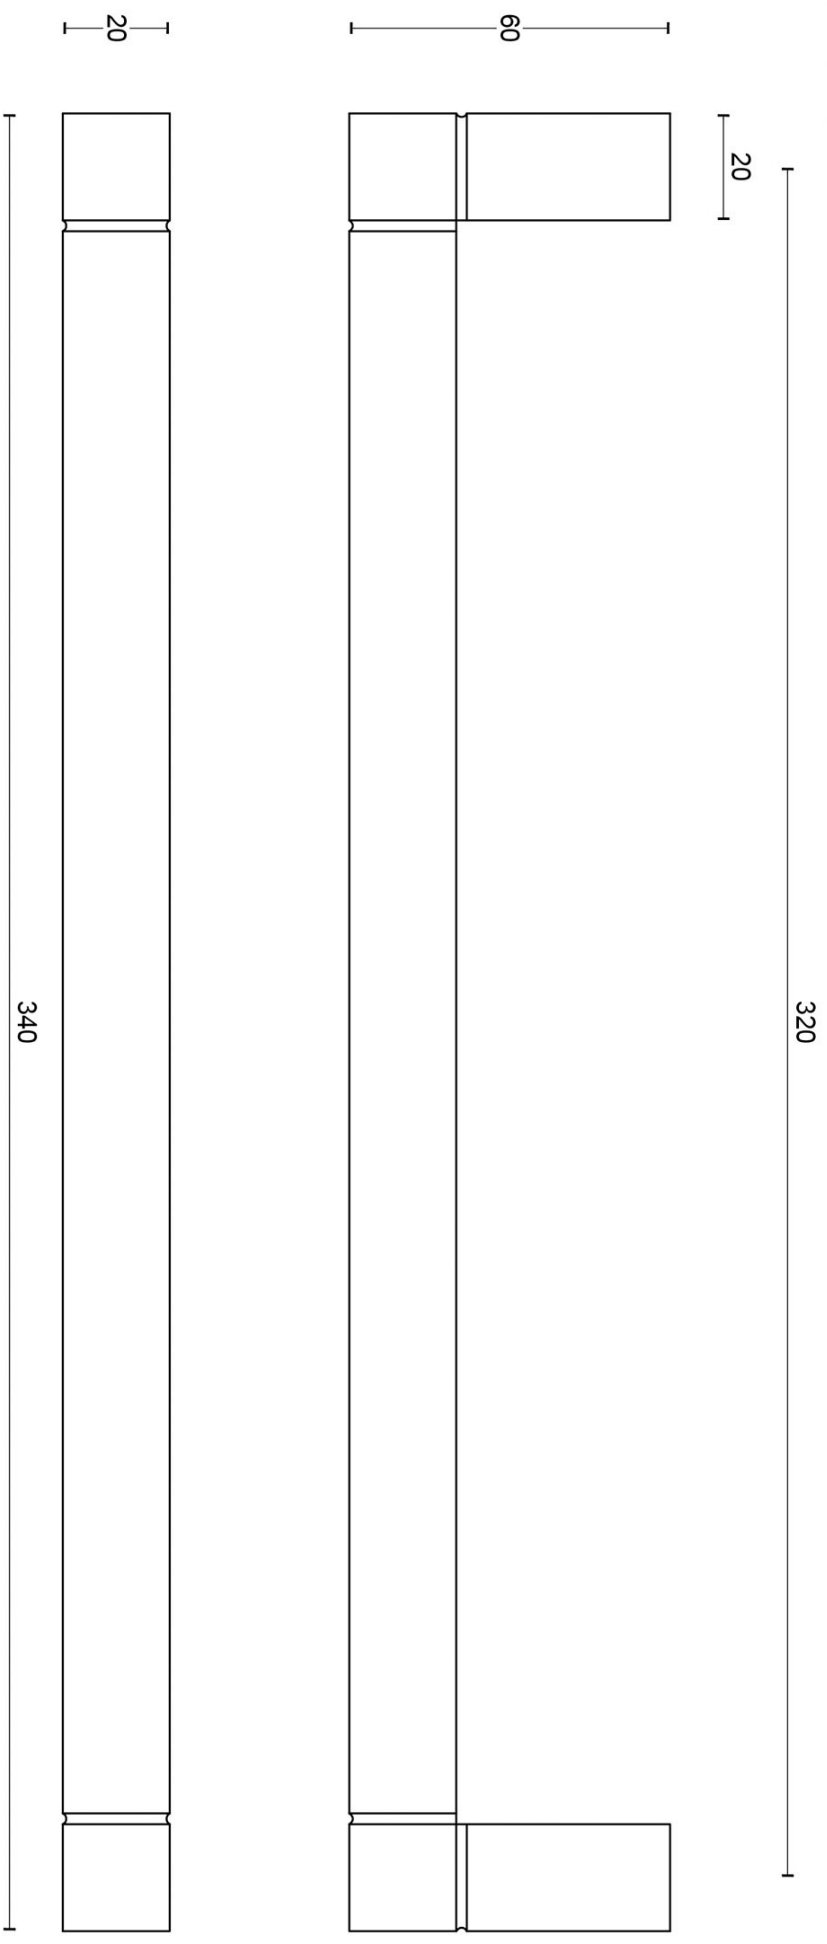

JB20/320

solid cabinet handle
stainless steel

FORMANI®		Part number:	
Doc no.:	3501M001 JB20 320 V03.dwg	Description:	JB20/320
Drawn by:	Christian Brimbois	Creation date:	21-4-2017
FORMANI HOLLAND B.V. - EUROPALAAN 12 6199 AB MAASTRICHT-AIRPORT NL		T. +31 (0)43 308 90 00	INFO@FORMANI.COM FORMANI.COM
		Format:	A3