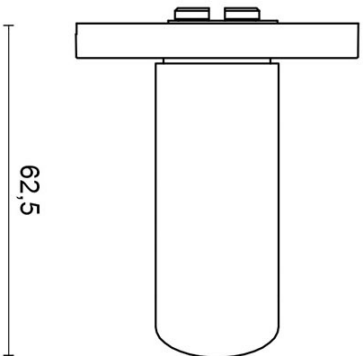

EAN code: 8718009372944

INC by Piet Boon

The INC series is a total concept collection consisting of door, window, and furniture fittings.

Finishes

- satin stainless steel
- PVD satin black

PBI101-G

lever handle
stainless steel

62,5

53

38

135

23

6,5
55

23

120