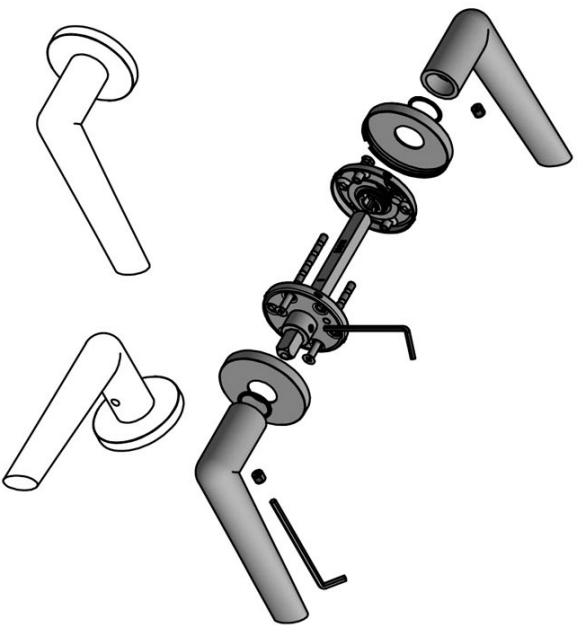

PBI101-G

solid sprung door handle on rose

Product information

Code: 3601D002INXX0

Finish: satin stainless steel

UNIT: Pair

Collection: INC

Designer: Piet Boon

EAN code: 8718009372944

INC by Piet Boon

The INC series is a total concept collection consisting of door, window, and furniture fittings.

Finishes

- satin stainless steel
- PVD satin black

PBI101-G

lever handle
stainless steel

62,5

53

38

135

23

6,5
55

23

120

INC

by Piet Boon

Smooth curves and an excellent grip is what characterizes our INC hardware series by Piet Boon. Starting out as a circular cylinder volume, the INC took shape after flattening the circle and tapering the end. This provides the handle with a smooth inclination, to which the INC is named. The INC door handle has won the Red Dot Design Award 2019 in the 'Product Design' category. The Jury commented that 'the ingenious design of the INC door handle blends a flowing yet powerful design vocabulary with pleasing haptic properties'. The winning door handle is part of the total concept collection consisting of door, window, and furniture fittings alongside other accessories. The INC series is available in two finishes, including our latest PVD satin black and satin stainless steel.