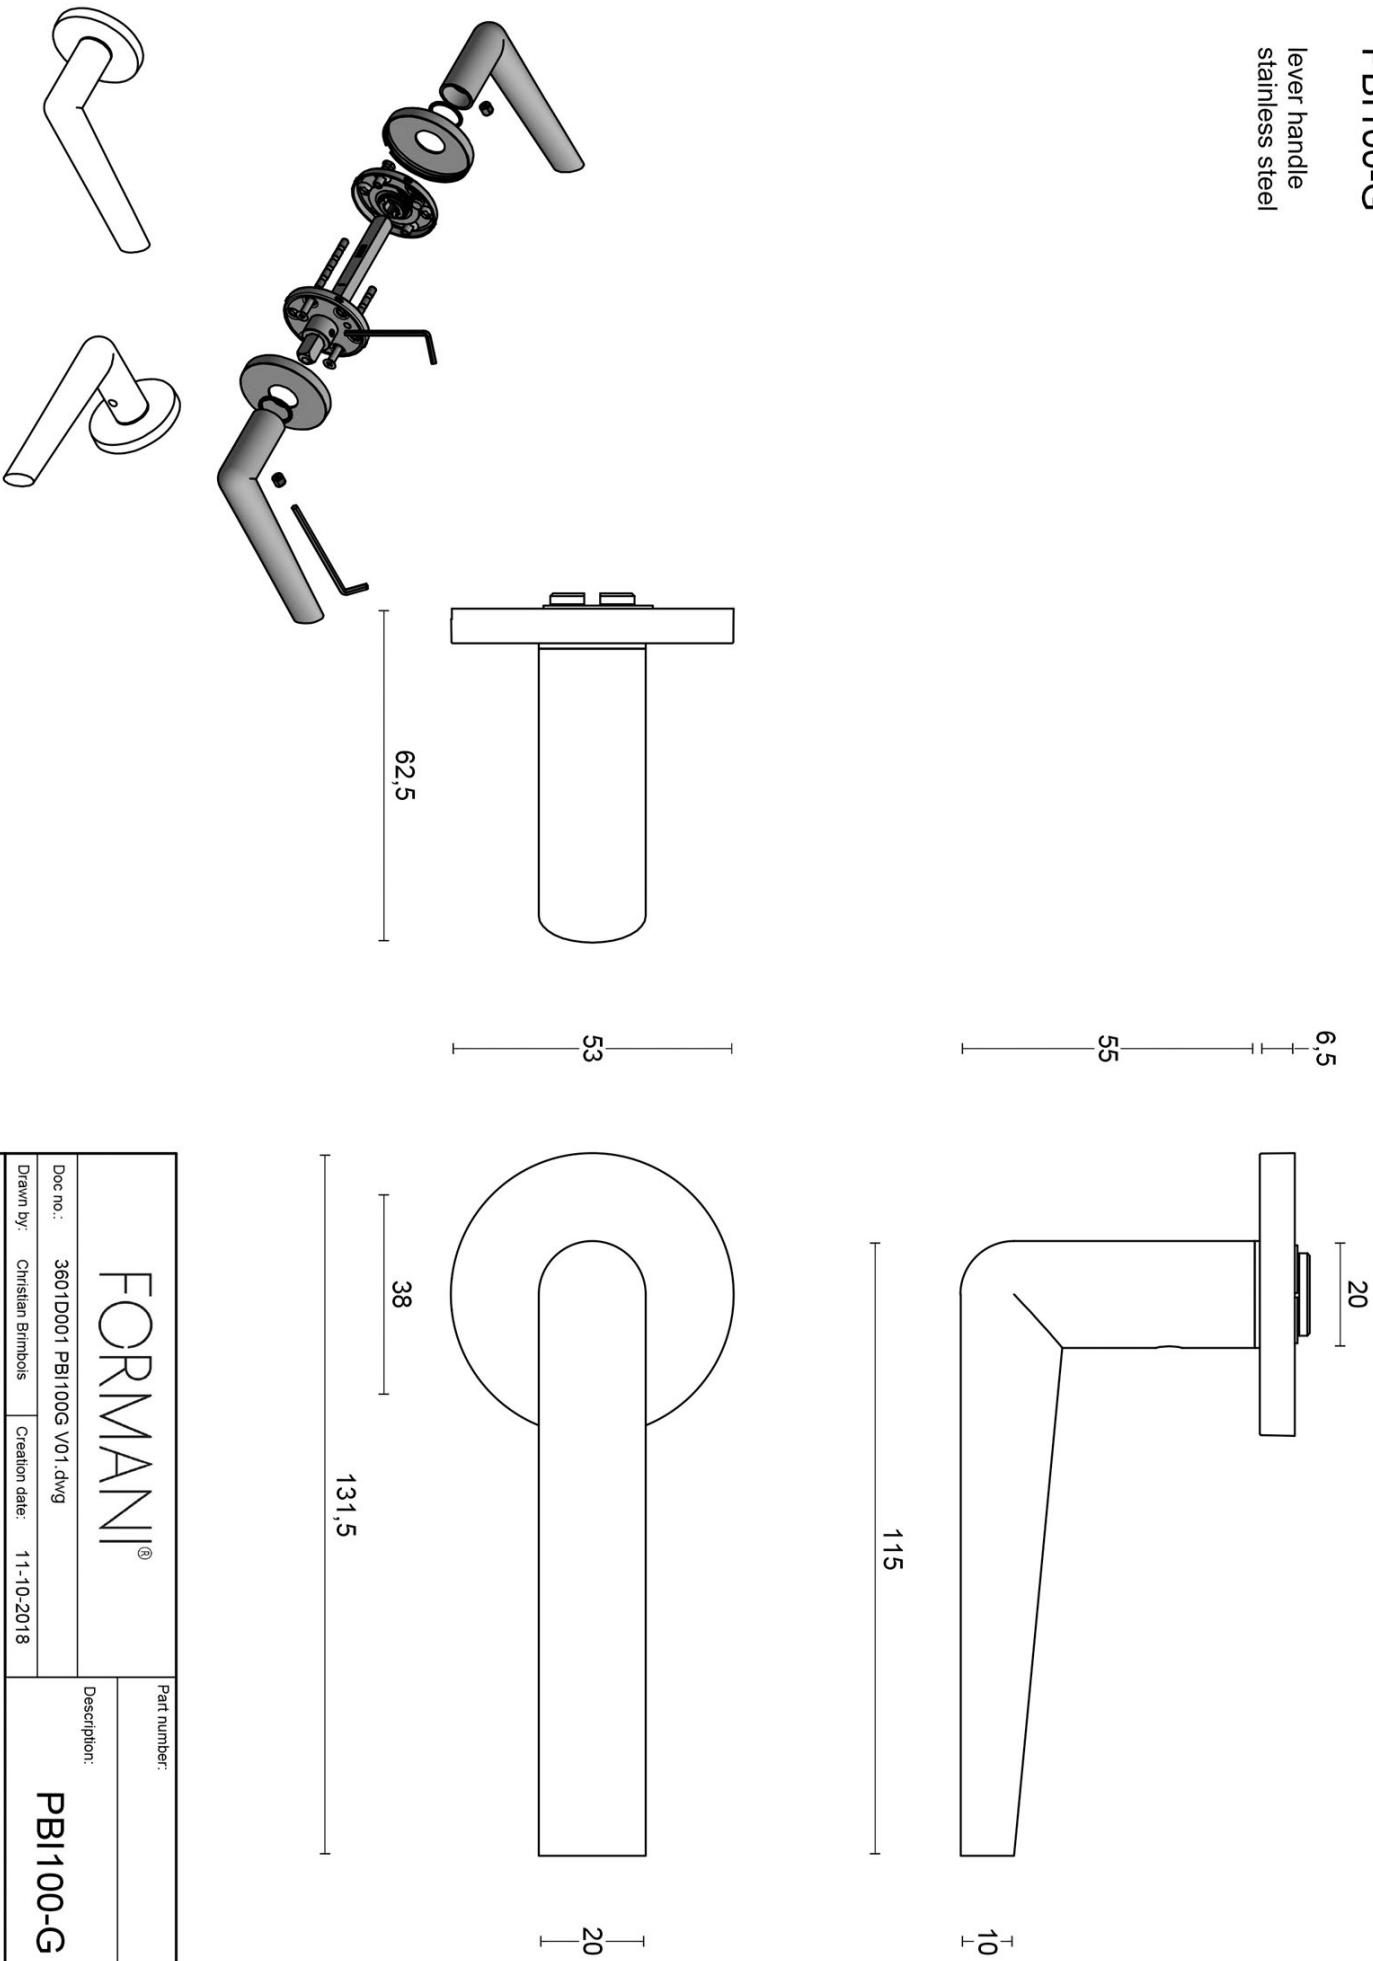

PBI100-G

lever handle
stainless steel

FORMANI®		Part number:
Doc no.:	3601D001 PBI100G V01.dwg	Description:
Drawn by:	Christian Brimbois	PBI100-G
Creation date:	11-10-2018	Format:
FORMANI HOLLAND B.V. - EUROPALAAN 12 6199 AB MAASTRICHT-AIRPORT NL T +31 (0)43 308 90 00 INFO@FORMANI.COM FORMANI.COM		A3