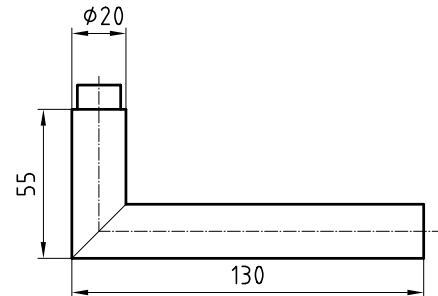

## 5071 Memphis Stainless steel lever handle

Picture shows handle with 5620C rose

### Product profile

Commercial buildings, administrative centres and superior quality residential developments

16 mm guide for Glutz twin glide

Version for narrow stile doors (5072)

Category of use class 4, EN 1906: 2002-05

### Standard version

Lever handle Length: 130 mm, Ø 20 mm

Projection: 55 mm

Square spindle 8 mm

Satin stainless steel

16 mm guide for Glutz glide / easyfix

### Options

Polished stainless steel

RAL lacquered

PVD lacquered

Square spindle 8,5 mm or 9 mm