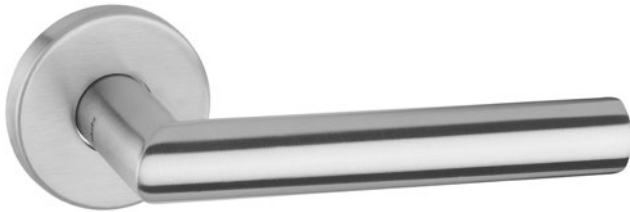

## 5071 Memphis Stainless steel lever handle

Picture shows handle with 5620C rose

### Product profile

Commercial buildings, administrative centres and superior quality residential developments

16 mm guide for Glutz twin glide

Version for narrow stile doors (5072)

Category of use class 4, EN 1906: 2002-05

### Standard version

Lever handle Length: 130 mm, Ø 20 mm

Projection: 55 mm

Square spindle 8 mm

Satin stainless steel

16 mm guide for Glutz glide / easyfix

### Options

Polished stainless steel

RAL lacquered

PVD lacquered

Square spindle 8,5 mm or 9 mm