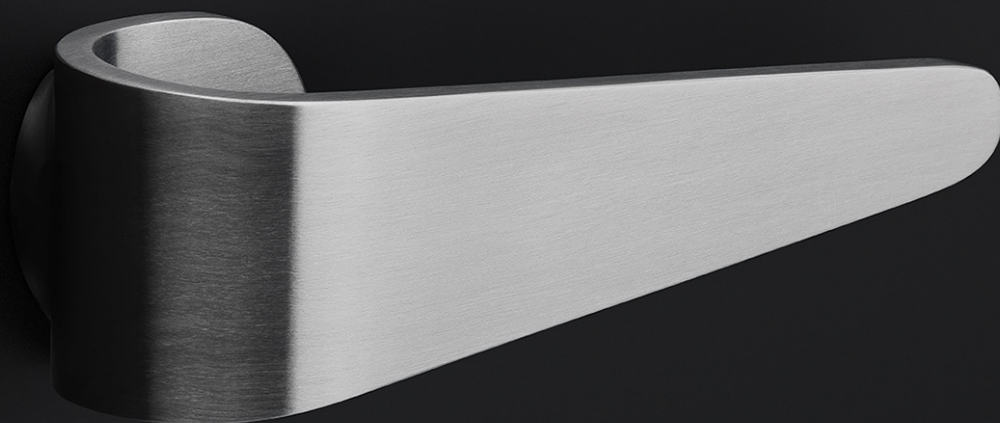

FOLD

by Tord Boontje

FORMANI®