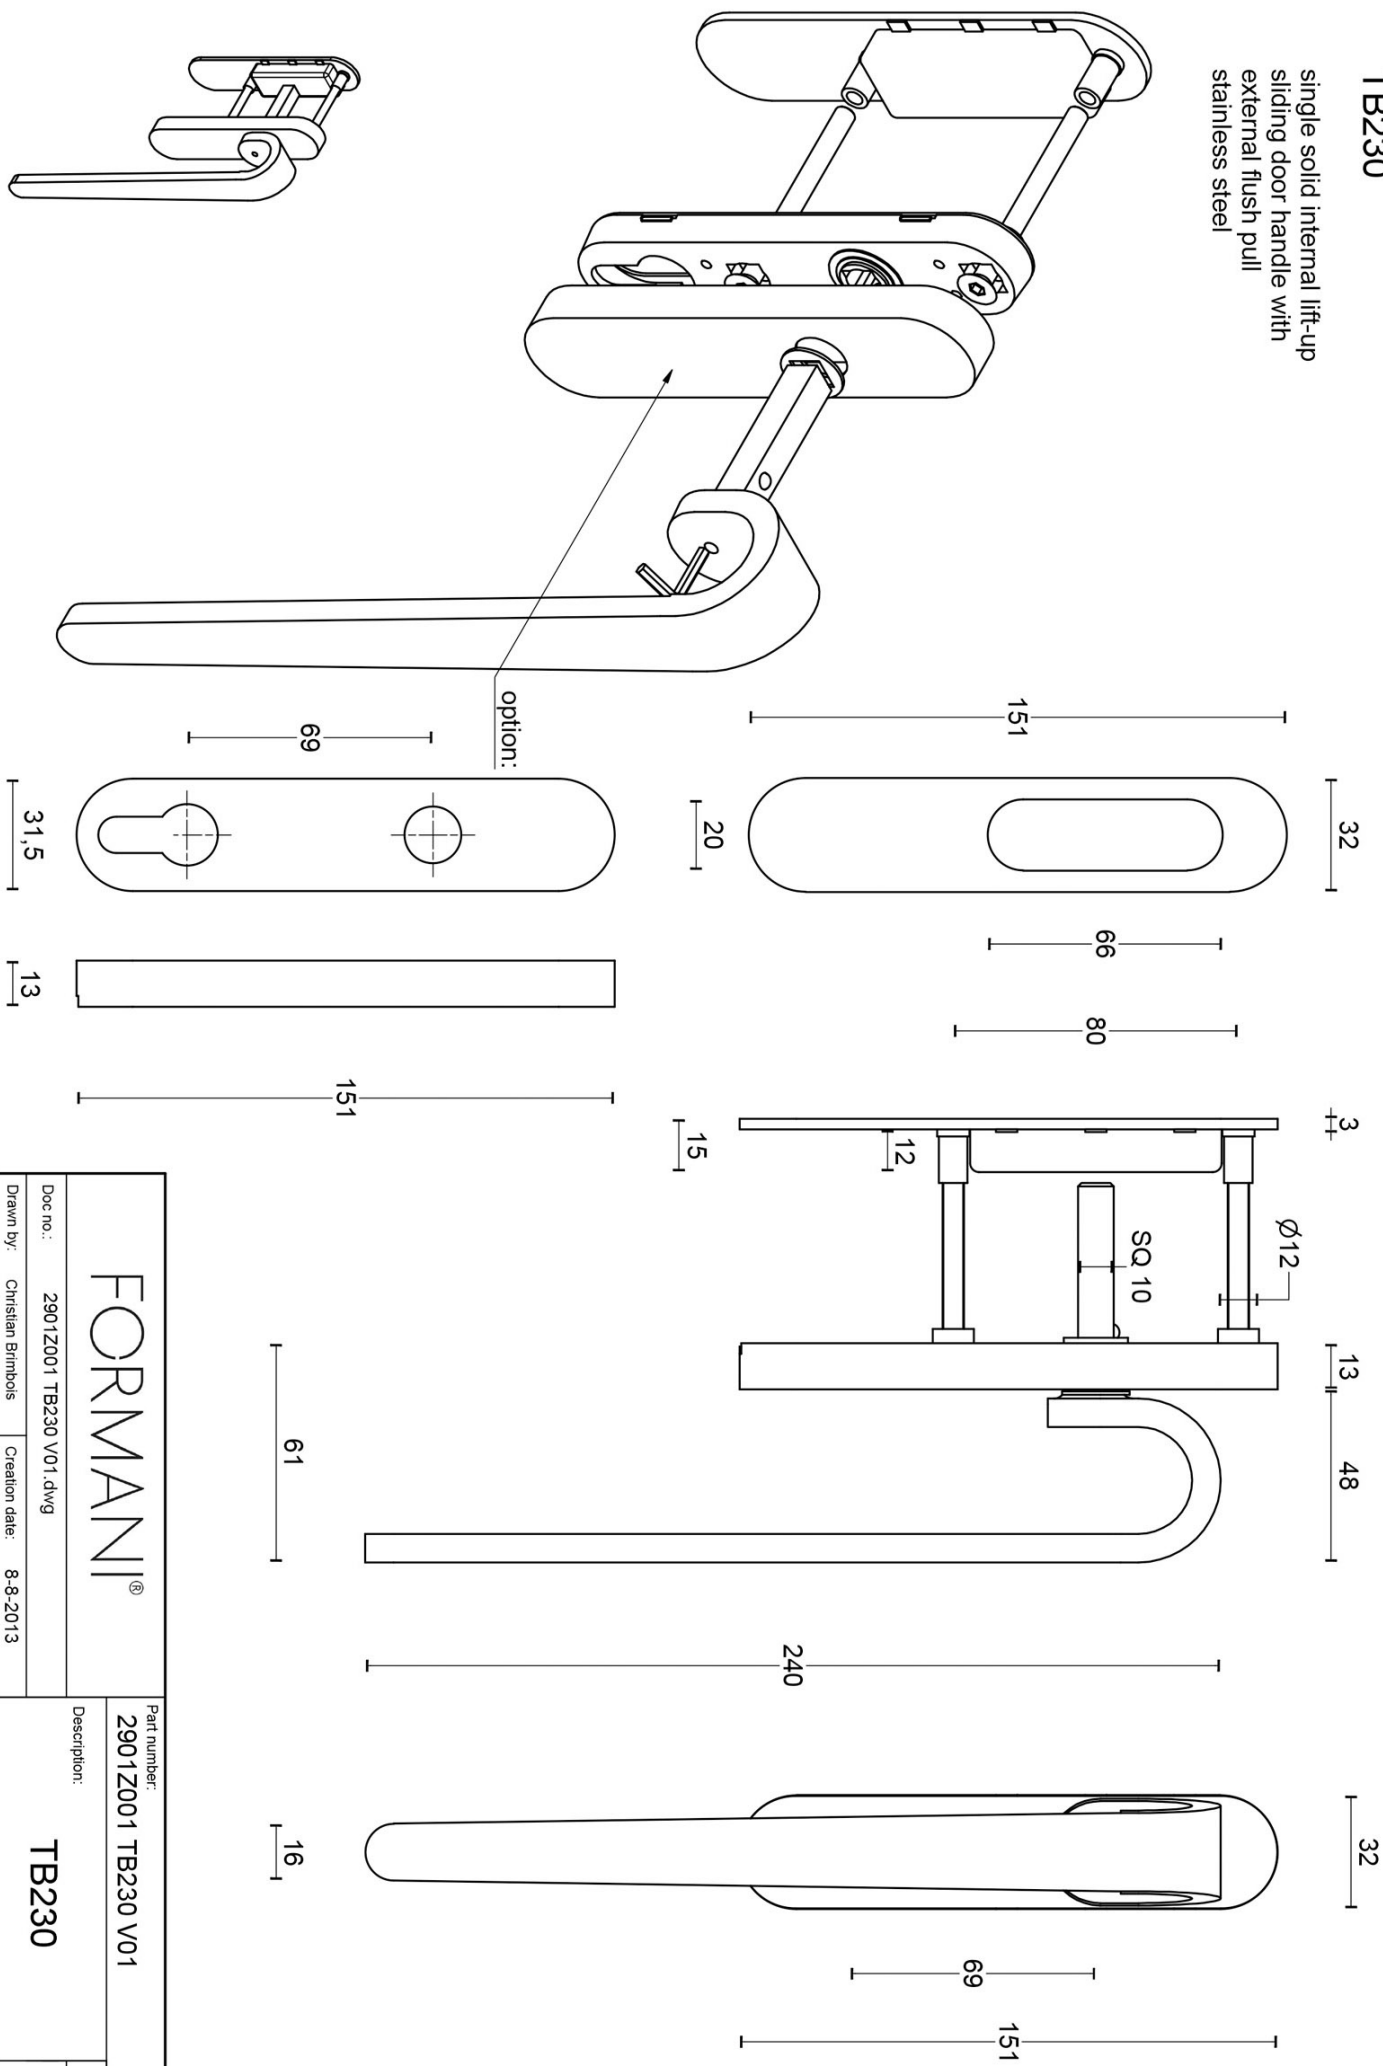

TB230

solid set internal lift-up sliding door handle

Product information

Code: 2901Z001INXX0

Finish: satin stainless steel

UNIT: Set

Collection: FOLD

Designer: Tord Boontje

EAN code: 8718009218327

FOLD by Tord Boontje

The FOLD series is a total concept collection consisting of door, window, and furniture fittings.

Finishes

- satin stainless steel

TB230

single solid internal lift-up
sliding door handle with
external flush pull
stainless steel

FORMANI®		Part number:	2901Z001 TB230 V01
Doc no.:	2901Z001 TB230 V01.dwg	Description:	TB230
Drawn by:	Christian Brimbois	Creation date:	8-8-2013
Formani Holland B.V. · Amerikalaan 55 · 6199 AE Maastricht Airport · tel: +31 (0)43 308 90 00 · www.formani.nl · info@formani.nl		Format:	A3

FOLD

by Tord Boontje

Our FOLD series by Tord Boontje differs fundamentally from traditional models in the way it innovatively blends the classic components of a door fitting – rosette, neck, and handle – into one single element. This is achieved thanks to an astute system with mounting akin to a bayonet system. The result is a door handle that appears to float elegantly on the door. The FOLD's single-piece handle is the first of its kind and the reason the design is considered a masterpiece – it came as no surprise when it received the Red Dot Design Award. The jury said that 'it is not only the technical concept of this door handle that is innovative, but also the implementation of the design down to the last ingenious detail.'