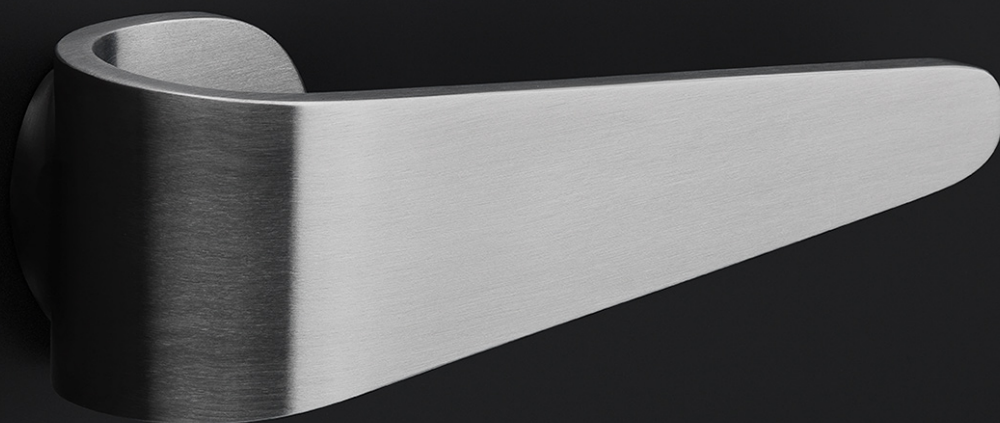

TB230PA

pair of solid lift-up hardware for sliding doors

Product information

Code: 2901Z001INXX3

Finish: satin stainless steel

UNIT: Pair

Collection: FOLD

Designer: Tord Boontje

EAN code: 8718009226469

FOLD by Tord Boontje

The FOLD series is a total concept collection consisting of door, window, and furniture fittings.

Finishes

- satin stainless steel

FOLD

by Tord Boontje

Our FOLD series by Tord Boontje differs fundamentally from traditional models in the way it innovatively blends the classic components of a door fitting – rosette, neck, and handle – into one single element. This is achieved thanks to an astute system with mounting akin to a bayonet system. The result is a door handle that appears to float elegantly on the door. The FOLD's single-piece handle is the first of its kind and the reason the design is considered a masterpiece – it came as no surprise when it received the Red Dot Design Award. The jury said that 'it is not only the technical concept of this door handle that is innovative, but also the implementation of the design down to the last ingenious detail.'

FOLD

by Tord Boontje

FORMANI®

Tord Boontje

Enschede, 1968

Design philosophy: A design is not just a design, it should tell a story.

One can recognize a Tord Boontje by its understated touch of romanticism in a playful, light-hearted yet technically innovative design. His work is inspired by nature, materials, decoration, and technology. A design by Tord Boontje is not just a design: it tells a story. Tord Boontje is interested in creating elements for everyday life that add a dimension of excitement and joy. 'Explore and use accessories to re-invent your space'. The FORMANI FOLD by Tord Boontje represents his passion for innovation and his experimental approach: the FOLD was the first lever handle to be made out of one single piece.